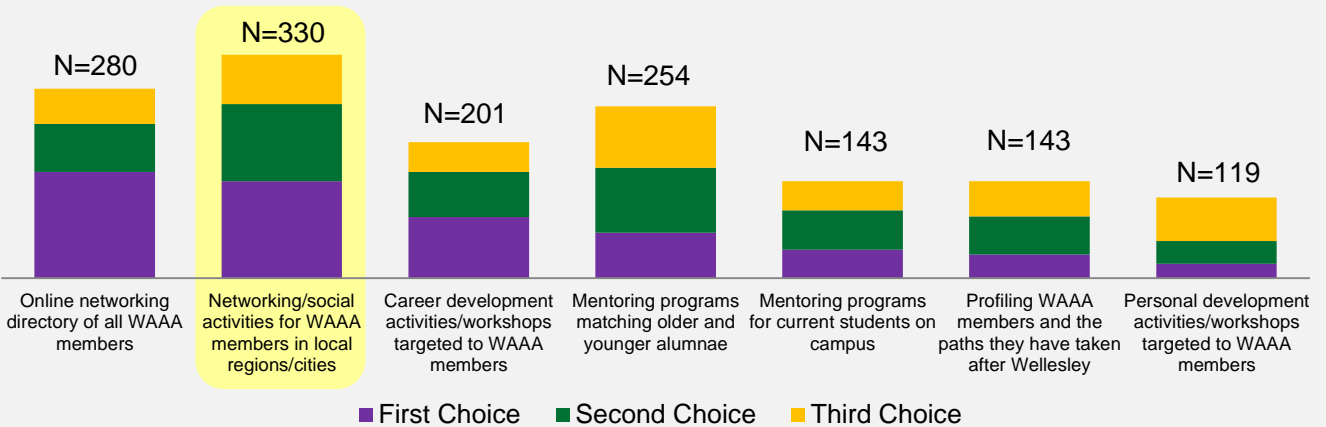

# WELLESLEY ALUMNAE ENGAGEMENT SURVEY RESULTS

**N=742**  
**25% Response Rate**

## RESPONDENT PROFILE

Class Years Represented

FROM: **1948** TO: **2012**

ETHNICITIES:

**25+ Ethnic Groups Represented**

## WAAA GOALS

## INVOLVEMENT

**Current Involvement**  
% Selecting

**Preferred Level with W3A**  
%Selecting