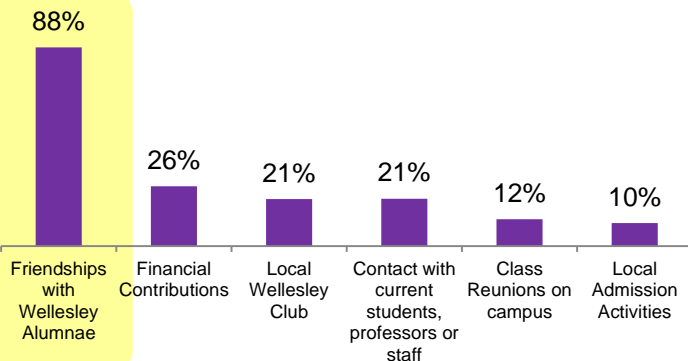

INVOLVEMENT

Current Involvement
% Selecting