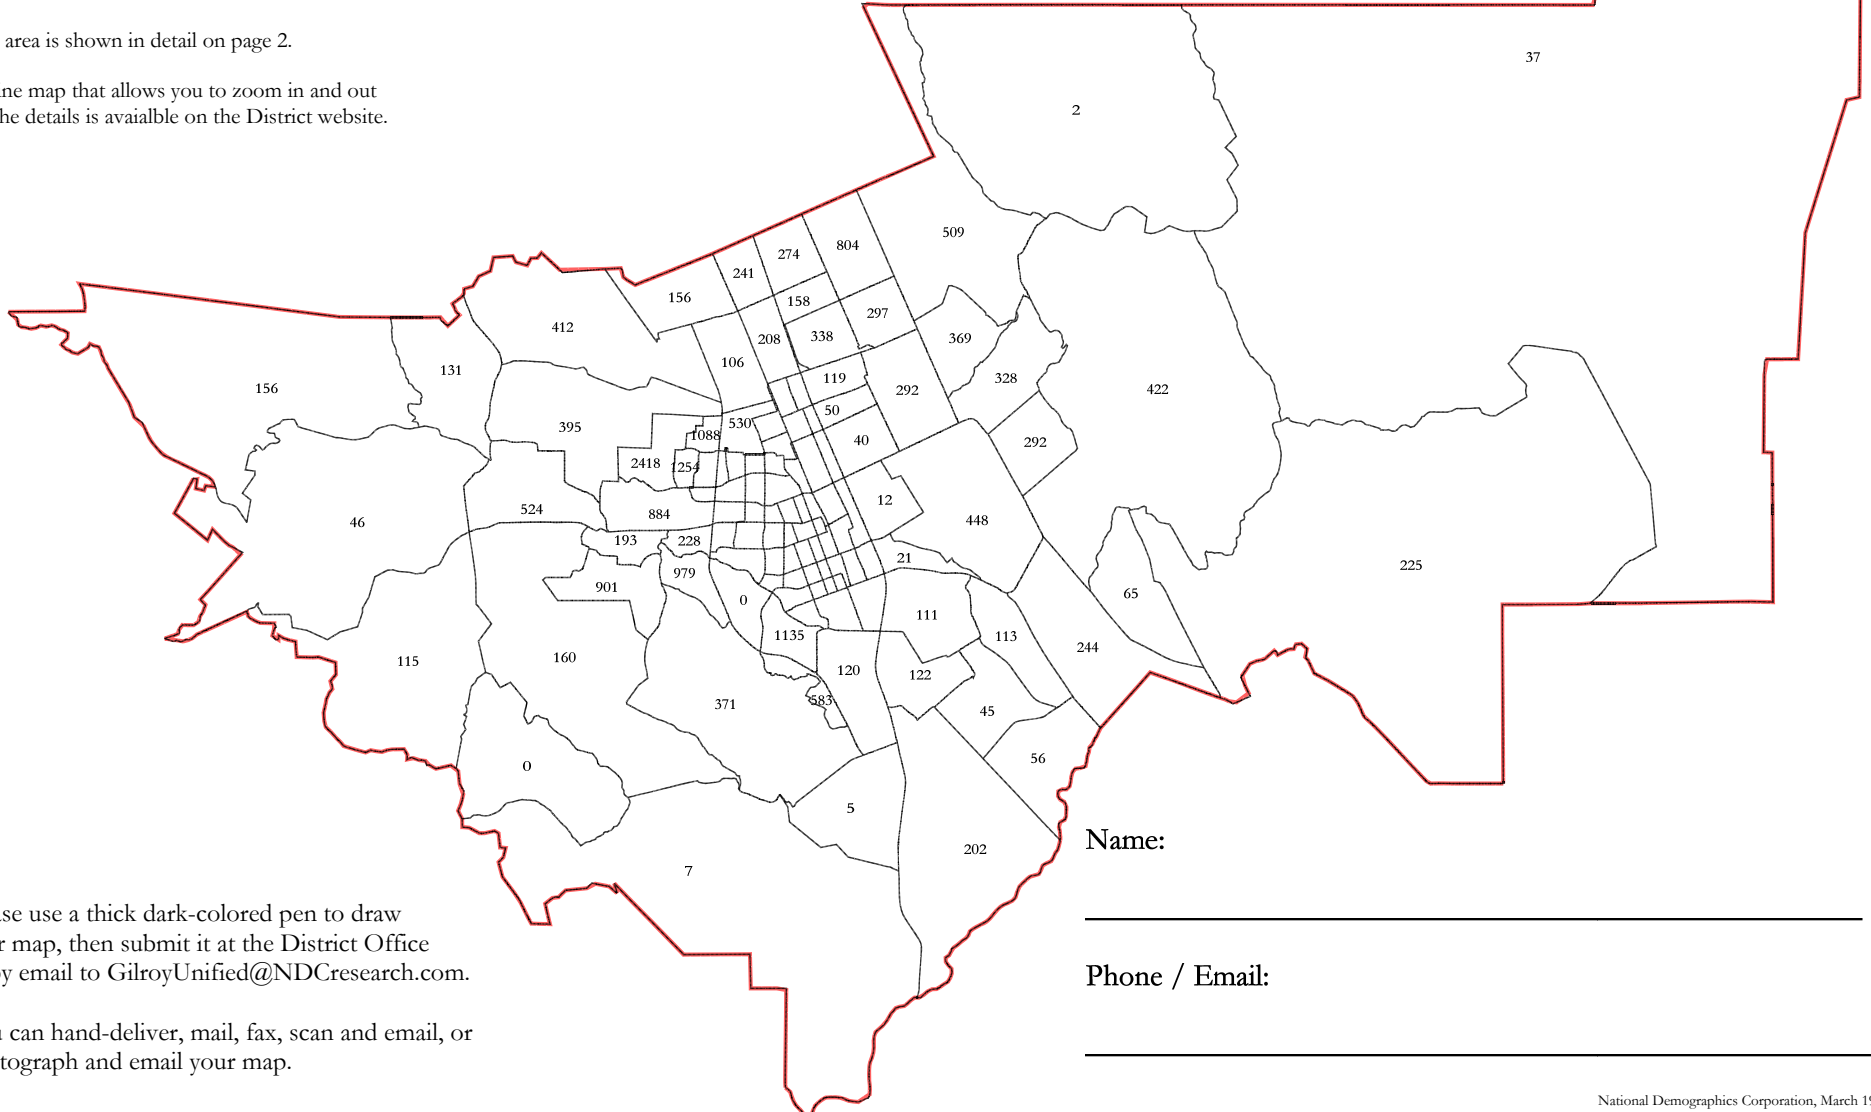

Gilroy Unified 2020 Districting

Total Population by Population Unit

Directions:

Add up the population numbers shown on the map to create seven trustee areas with close to 8,268 people in each trustee area, with no more than an 826 person difference between the largest and smallest.

Central area is shown in detail on page 2.

An online map that allows you to zoom in and out to see the details is available on the District website.

Name:

Phone / Email:

Please use a thick dark-colored pen to draw your map, then submit it at the District Office or by email to GilroyUnified@NDCresearch.com.

You can hand-deliver, mail, fax, scan and email, or photograph and email your map.