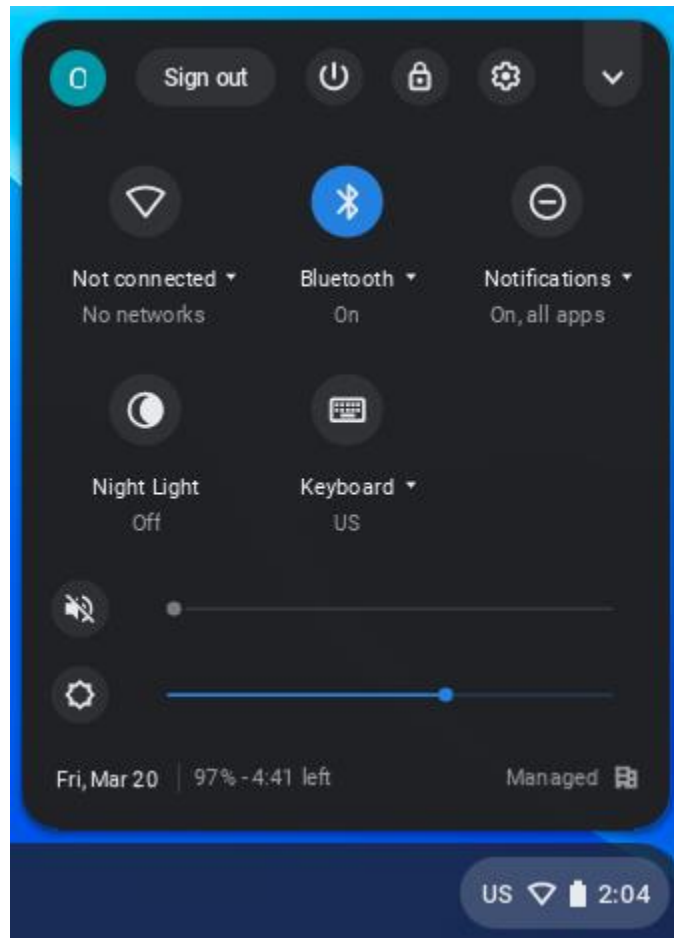

## How do I connect my chromebook to my home WiFi?

1. Navigate to the bottom right hand corner of the screen where you can see the battery and the time.

2. Click on the icon to open this window

3. In order to connect to your home network you must click on the WiFi icon shown below. Once you click on this icon you should see a list of available WiFi networks.

4. Click the network you would like to join and enter the password to log into the network.