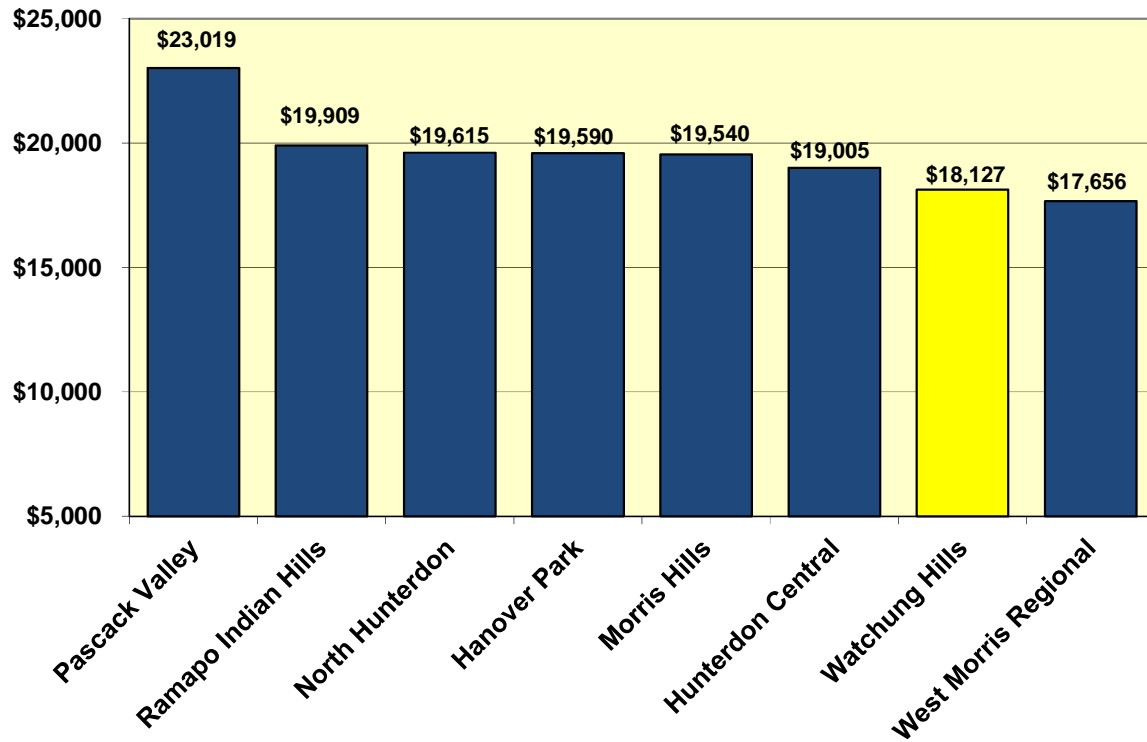

WATCHUNG HILLS REGIONAL HIGH SCHOOL

**COST PER PUPIL COMPARISON
HOW DO WE COMPARE?**

*Based on the latest available data from the NJDOE - 2018/2019