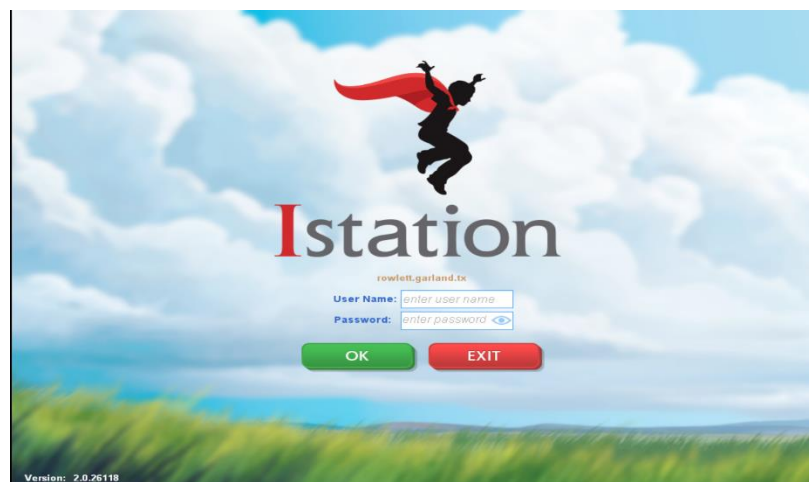

5. Type in your student's login information as provided by your teacher and click Log In.