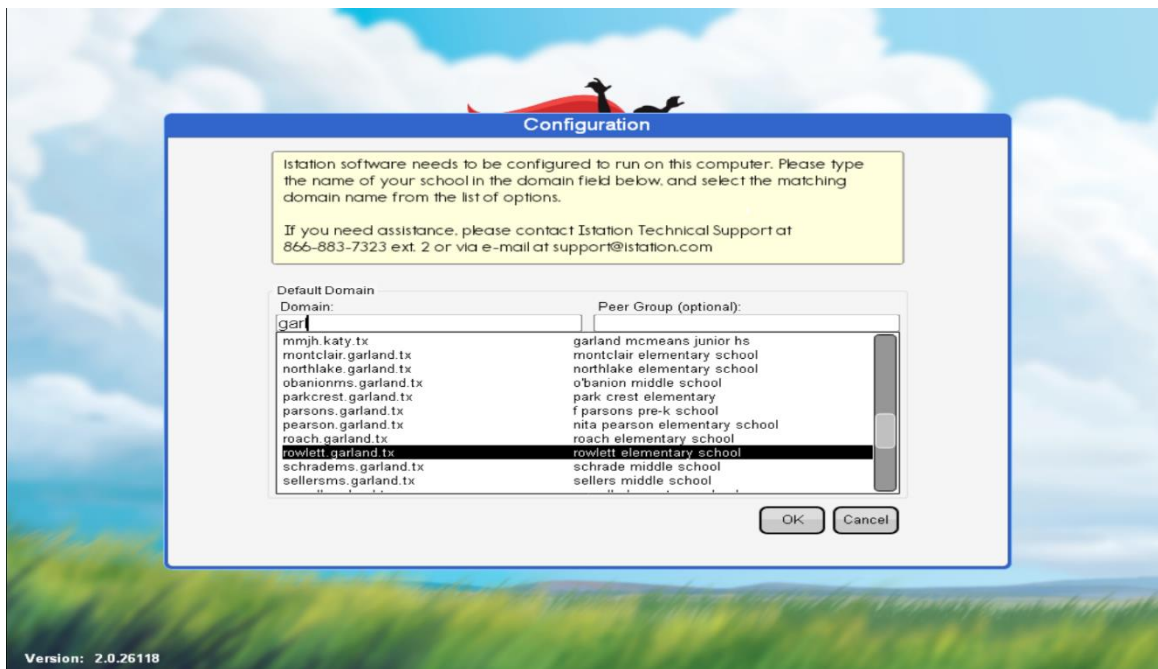

IStation

1. Install Istation on home devices go to www.istation.com/Support.
2. Click on the appropriate download option for your platform.
3. After that you will double-click the Istation icon on your computer's desktop.

4. The first time you log in, you will be prompted to select your student's school. Type in the **garland** and then search for your school.

5. Type in your student's login information as provided by your teacher and click Log In.