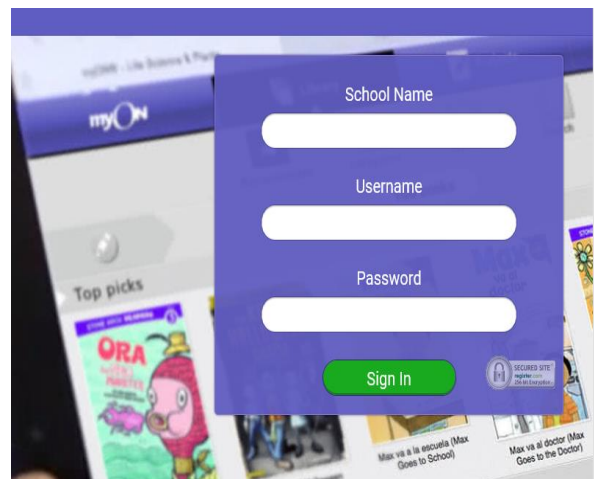

Student can get into myOn through their [ready hub](#) or [myOn website](#).

OR

The tutorial video is a quick perspective of what the students will experience. You can also go to [Garland ISD link](#). Click on the link to access the video. [Elementary MyOn Video](#)