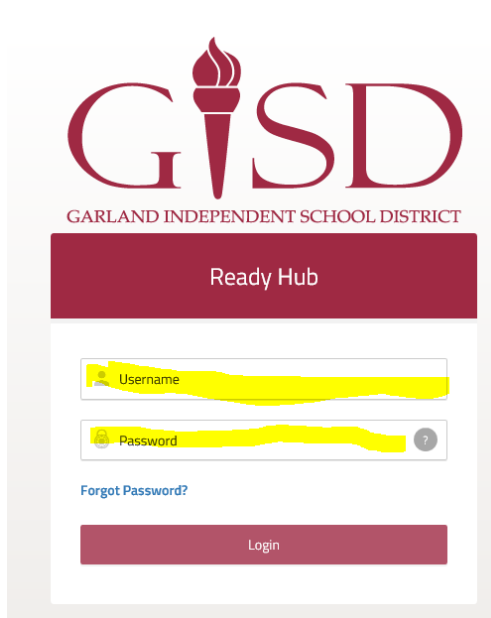

Student can get into myOn through their [ready hub](#) or [myOn website](#).

OR

The tutorial video is a quick perspective of what the students will experience. You can also go to [Garland ISD link](#). Click on the link to access the video. [Elementary MyOn Video](#)