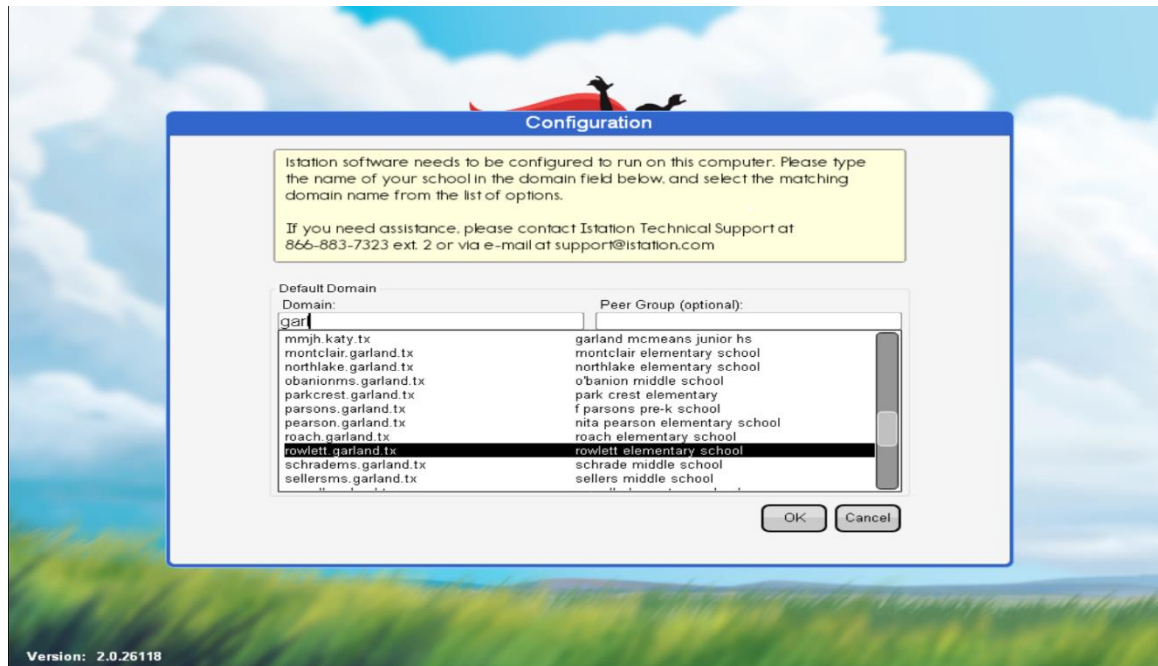

IStation on Chromebooks

1. Double-click the Istation icon on you're the Chromebook.

2. The first time you log in, you will be prompted to select your student's school. Type in the **garland** and then search for your school.

3. Type in your student's login information as provided by your teacher and click Log In.