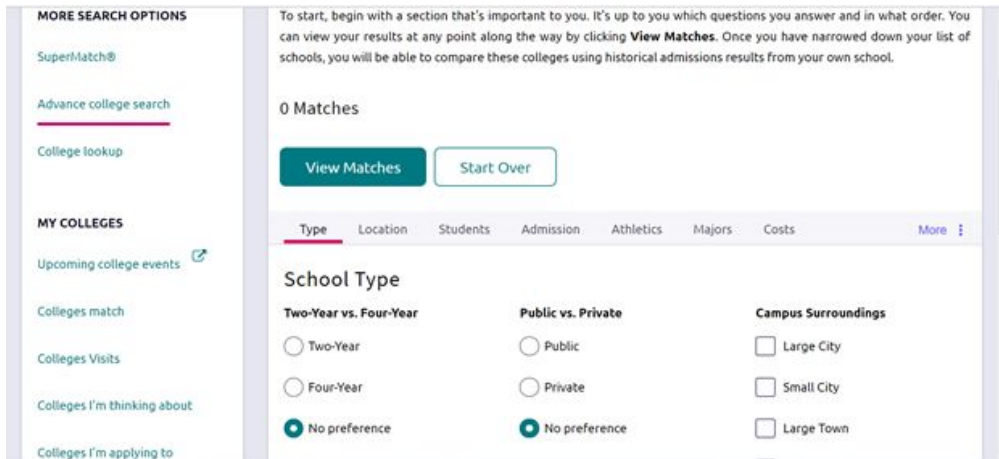

Resume Builder

- You can create multiple resumes using the resume builder
- Template categories including Objective, Summary Statement, Volunteer Experience, References, Education History, and Additional Information

Roadtrip Nation Interviews

- Watch videos of real people working in potential careers areas of interest to you
- Search the interview archives by interests, themes, or leaders

Strengths Explorer

- Inventory that will help you understand your strengths and talents, and connect that with future career and college options. Click on **About Me**, then under **My Assessments**, click on **Strengths Explorer**.

College Search Tools

Naviance is a college and success planning tool designed to help high school students plan their college search, communicate with their school counselors, and stay on top of tasks and assignments related to career exploration and the college application process.

Complete a College Search using the **College Search** option.

1. Click on the **Colleges** tab
2. Scroll down to **College Research**
3. Click **Advanced College Search**

You can also explore individual colleges by using the **College Lookup** link.