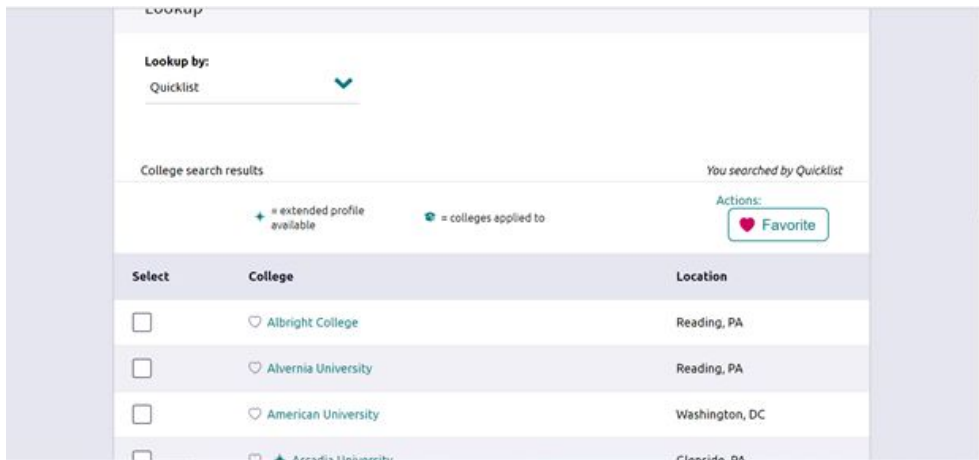

Roadtrip Nation Interviews

- Watch videos of real people working in potential careers areas of interest to you
- Search the interview archives by interests, themes, or leaders

Strengths Explorer

- Inventory that will help you understand your strengths and talents, and connect that with future career and college options. Click on **About Me**, then under **My Assessments**, click on **Strengths Explorer**.

College Search Tools

Naviance is a college and success planning tool designed to help high school students plan their college search, communicate with their school counselors, and stay on top of tasks and assignments related to career exploration and the college application process.

Complete a College Search using the **College Search** option.

1. Click on the **Colleges** tab
2. Scroll down to **College Research**
3. Click **Advanced College Search**

You can also explore individual colleges by using the **College Lookup** link.