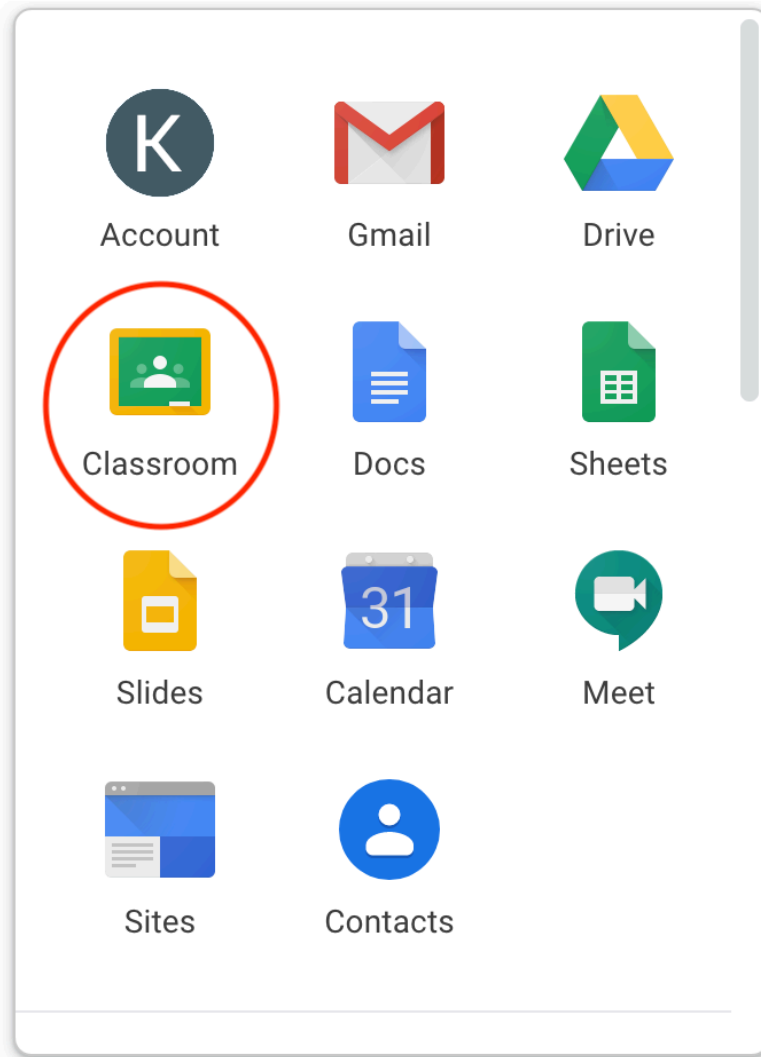

## Steps to log into Google Classroom:

Sign into your new google account at [www.gmail.com](http://www.gmail.com) using the @dces.info account provided by your teacher.

Option 1:

- Open the "join classroom" invitation email from the 3rd grade teachersClick join
- Click join

- Select "I'm a Student"
- Begin exploring

Option 2:

- Log into your google account at [www.google.com](http://www.google.com)
- In the upper right hand corner click the icon with 9 small squares
- On the drop down menu, select the icon labeled Classroom