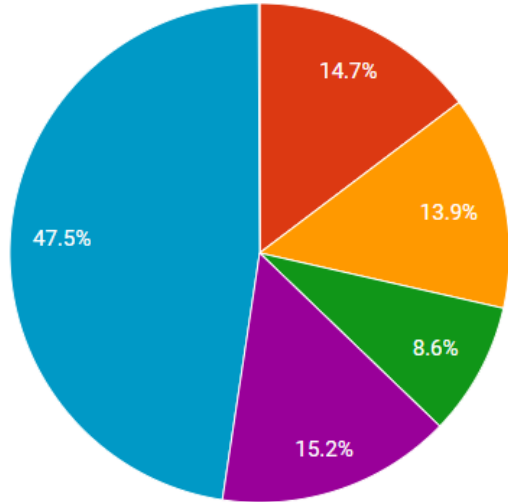

Distances by Grade

of Grades: 7

● First ● Second ● Fourth ● Third ● Fifth