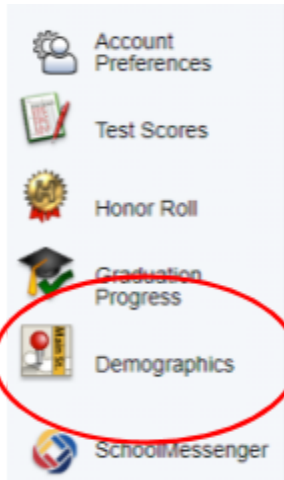

## Locating Student Login Information

1. Log into the Parent Portal and select your student
2. Select **Demographic Change** or **Demographics** from the left side menu

3. On the **Demographic Change** page, locate your student's login information in the top section - School Information