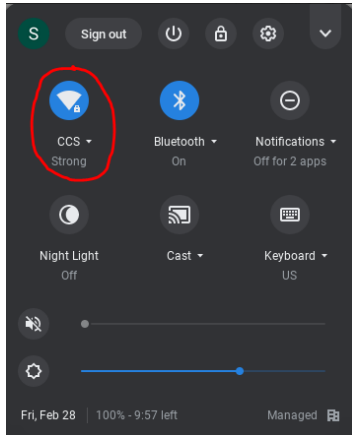

Click on the status area in the lower right corner of the screen.

From the settings menu click on the wifi symbol

Available wireless networks will be displayed. Select the network you would like to connect to.