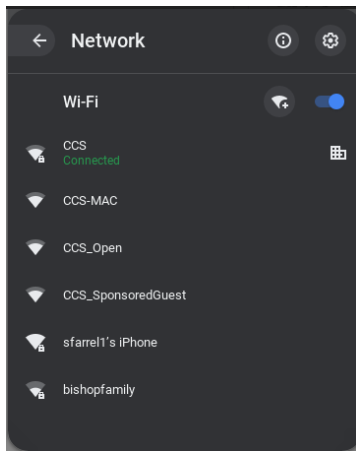

Click on the status area in the lower right corner of the screen.

From the settings menu click on the wifi symbol

Available wireless networks will be displayed. Select the network you would like to connect to.