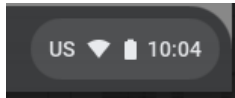

Click on the status area in the lower right corner of the screen.

From the settings menu click on the wifi symbol

Available wireless networks will be displayed. Select the network you would like to connect to.