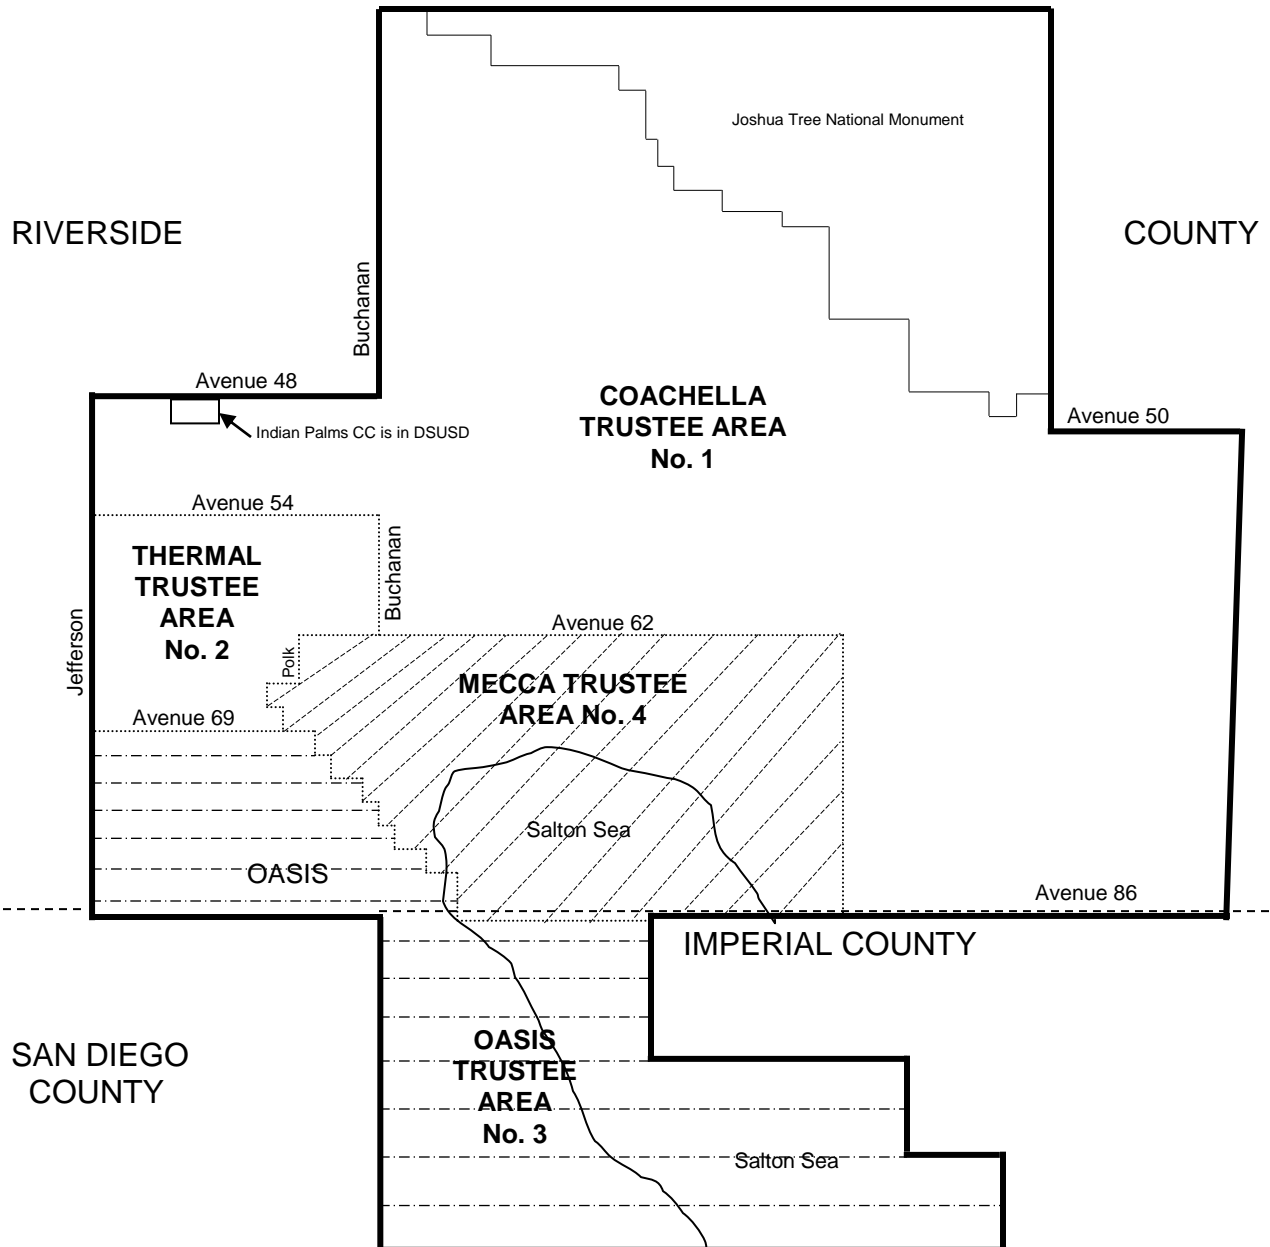

COACHELLA VALLEY UNIFIED SCHOOL DISTRICT
TRUSTEE AREA BOUNDARIES

- Coachella Trustee Area No. 1**
Blanca Hall • Joey Acuna, Jr. • Yolanda Corona
- Thermal Trustee Area No. 2**
Silvia Paz • Jesus Gonzalez
- Oasis Trustee Area No. 3**
Neftali Galarza
- Mecca Trustee Area No. 4**
Maria G. Machuca