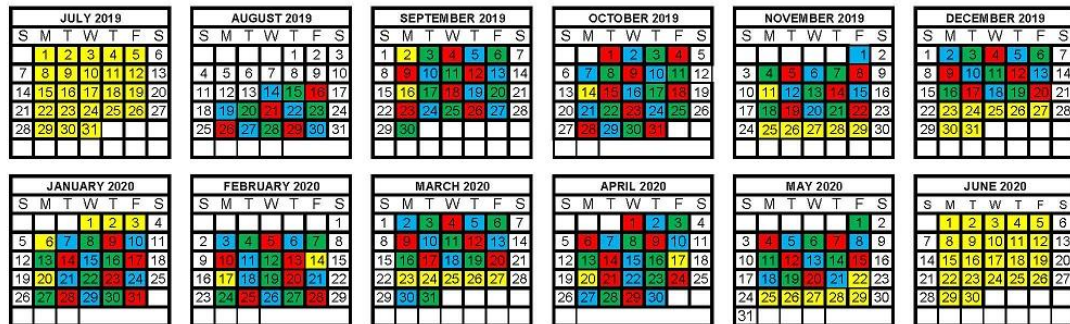

2019-2020 Specialist Schedules

		Art	Music	PE
A Days	8:30 - 9:15 am	K Morgan	K Mills	Plan
	9:15- 10:00 am	1/2 Spear	1/2 Crawford	1/2 De Fries
	10:00 - 10:45 am	Plan	5 Chamberlain	5 Strife
	10:45 - 11:30 am	3/4 Spear	3/4 Rutkovskis	3/4 Schaefer
	11:30 - 12:15 pm			
	12:15 - 1:00 pm			
	1:05 - 1:50 pm			
		Art	Music	PE
B Days	8:30 - 9:15 am	K Mills	Plan	K Morgan
	9:15 - 10:00 am	1/2 Crawford	1/2 De Fries	1/2 Spear
	10:00 - 10:45 am	5 Chamberlain	5 Strife	Plan
	10:45 - 11:30 am	3/4 Rutkovskis	3/4 Schaefer	3/4 Spear
	11:30 - 12:15 pm			
	12:15 - 1:00 pm			
	1:05 - 1:50 pm			
		Art	Music	PE
C Days	8:30 - 9:15 am	Plan	K Morgan	K Mills
	9:15- 10:00 am	1/2 De Fries	1/2 Spear	1/2 Crawford
	10:00 - 10:45 am	5 Strife	Plan	5 Chamberlain
	10:45 - 11:30 am	3/4 Schaefer	3/4 Spear	3/4 Rutkovskis
	11:30 - 12:15 pm			
	12:15 - 1:00 pm			
	1:05 - 1:50 pm			

BOULDER VALLEY SCHOOL DISTRICT
2019-2020 ABC School Year Calendar

NON-STUDENT CONTACT DAYS

A day

B day

C day