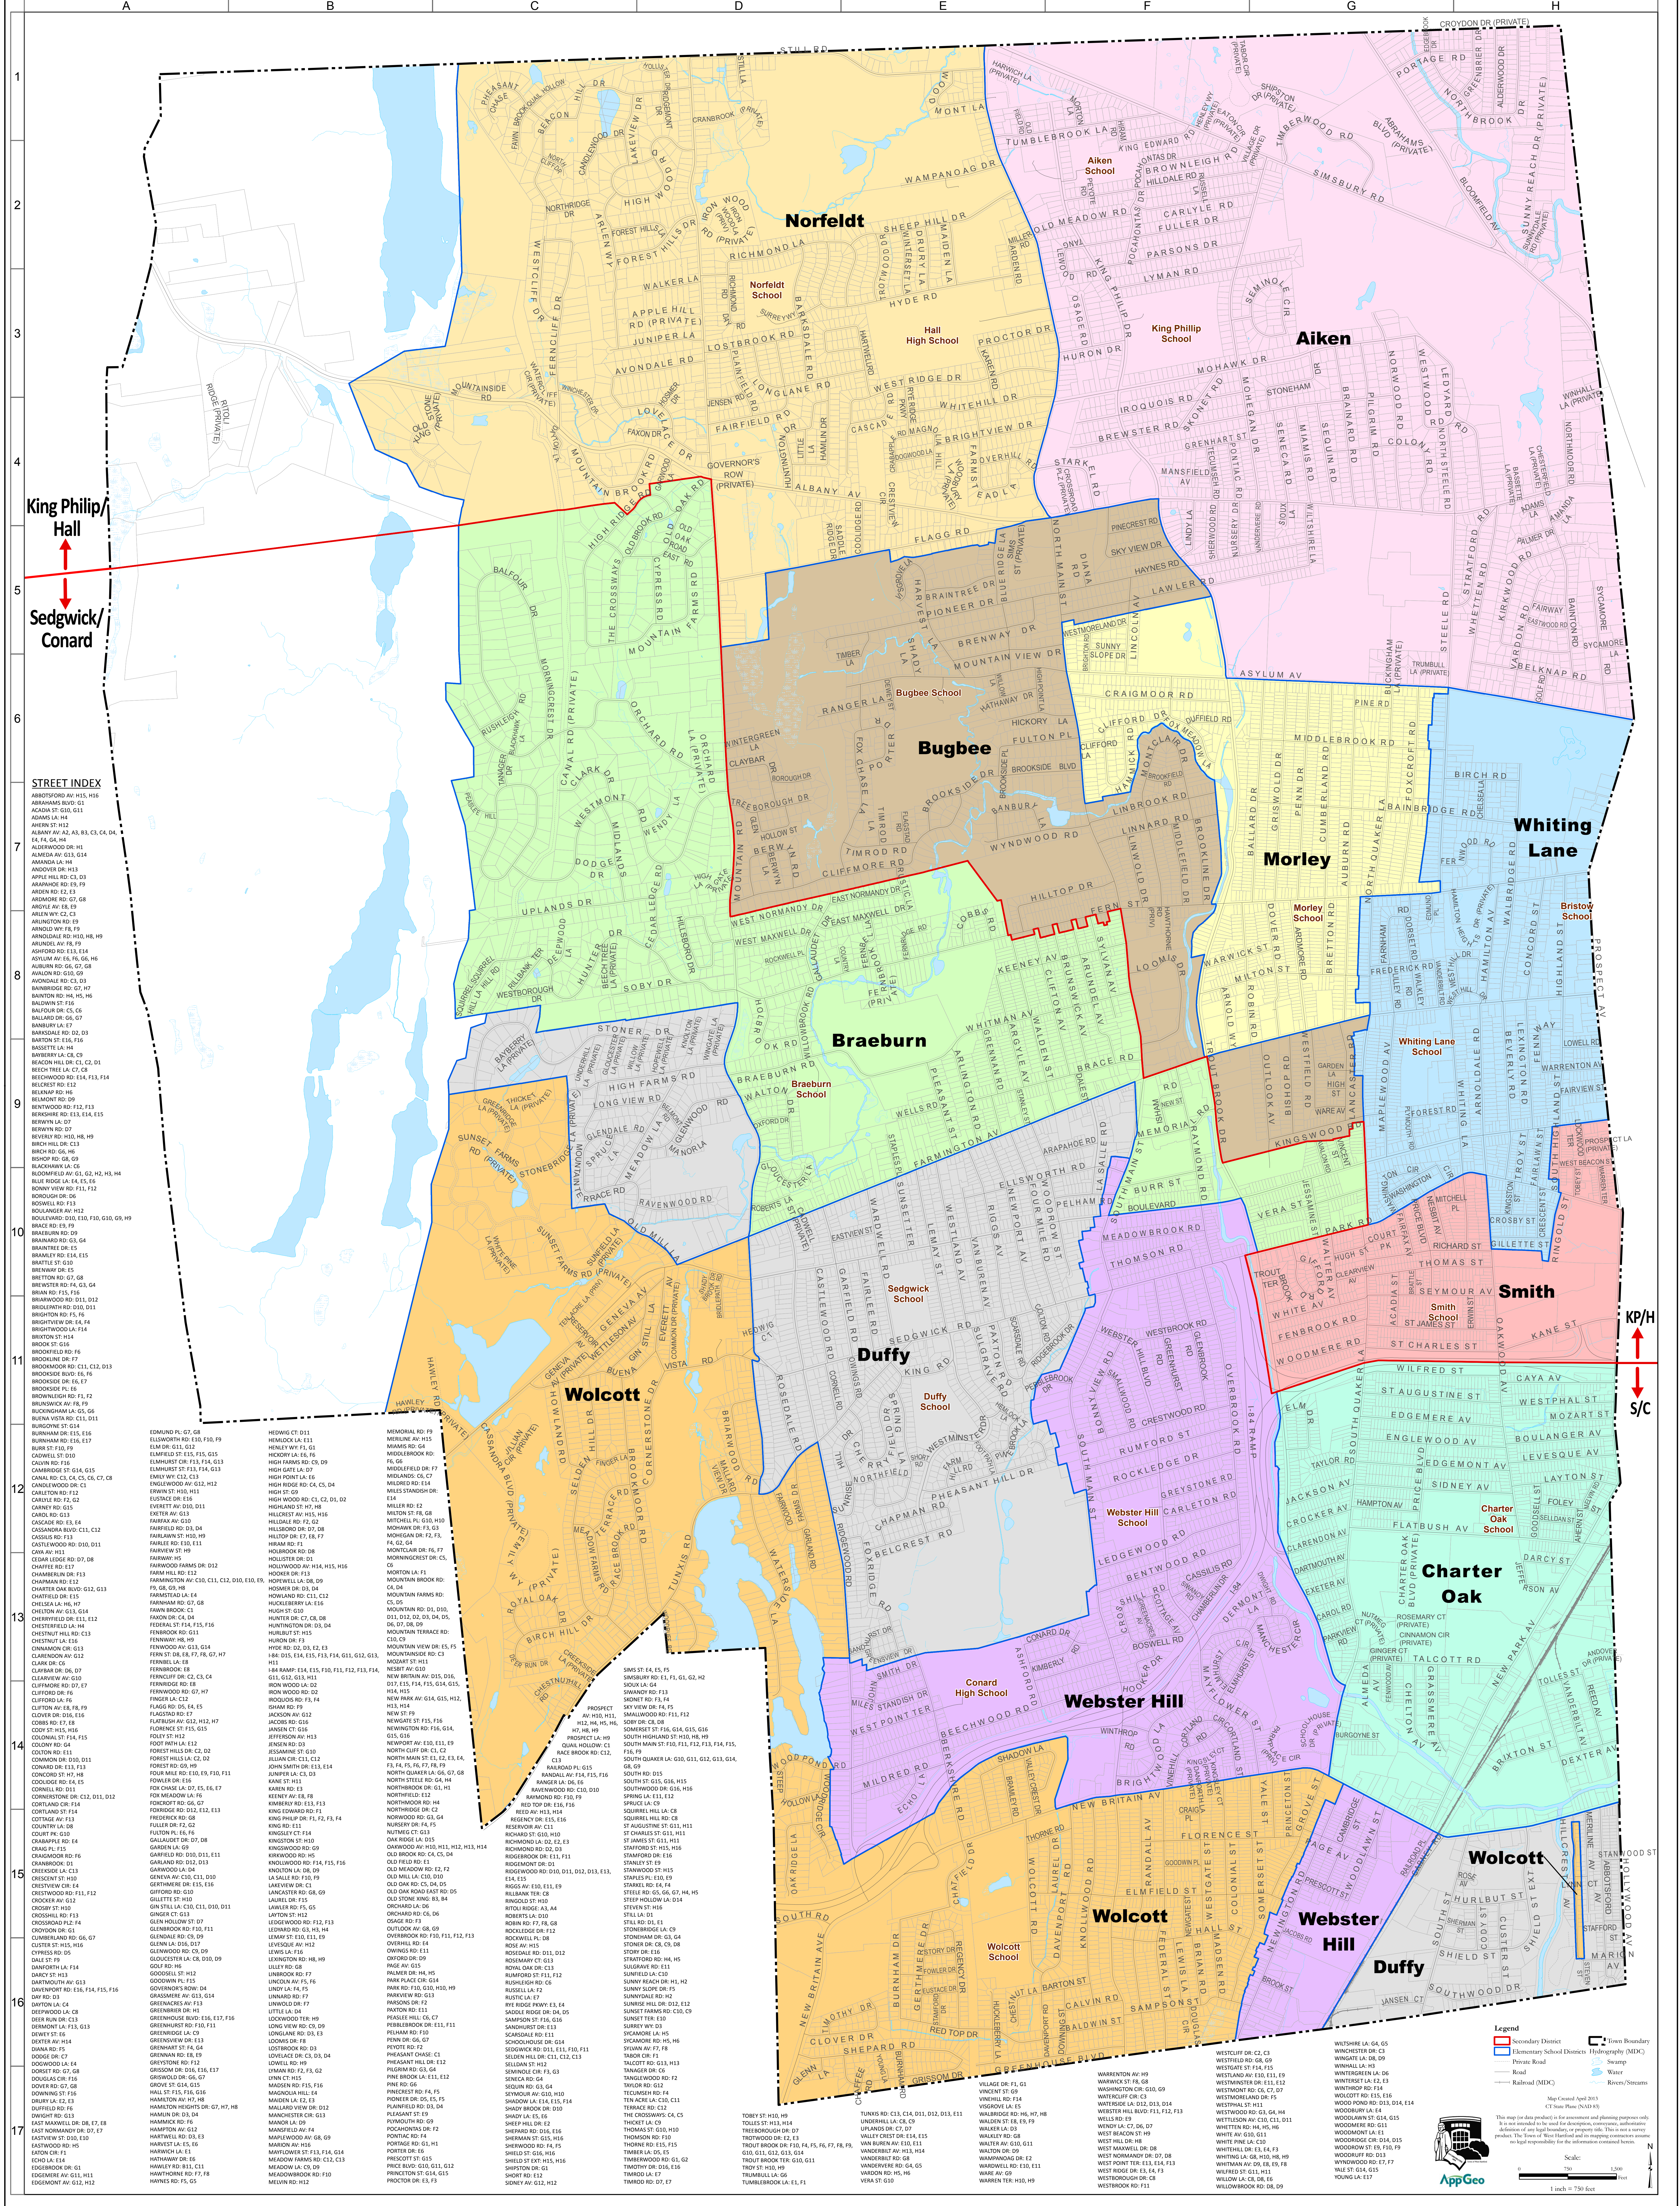

WEST WARTFORD PUBLIC SCHOOLS - ELEMENTARY/MIDDLE/HIGH SCHOOL DISTRICTS

Legend:
Secondary District
Elementary School Districts (EMD)
Town Boundary
Private Road
Swamp
River/Stream

Scale: 1 inch = 750 feet

Map Created April 2013
© Town of West Hartford

AppGeo