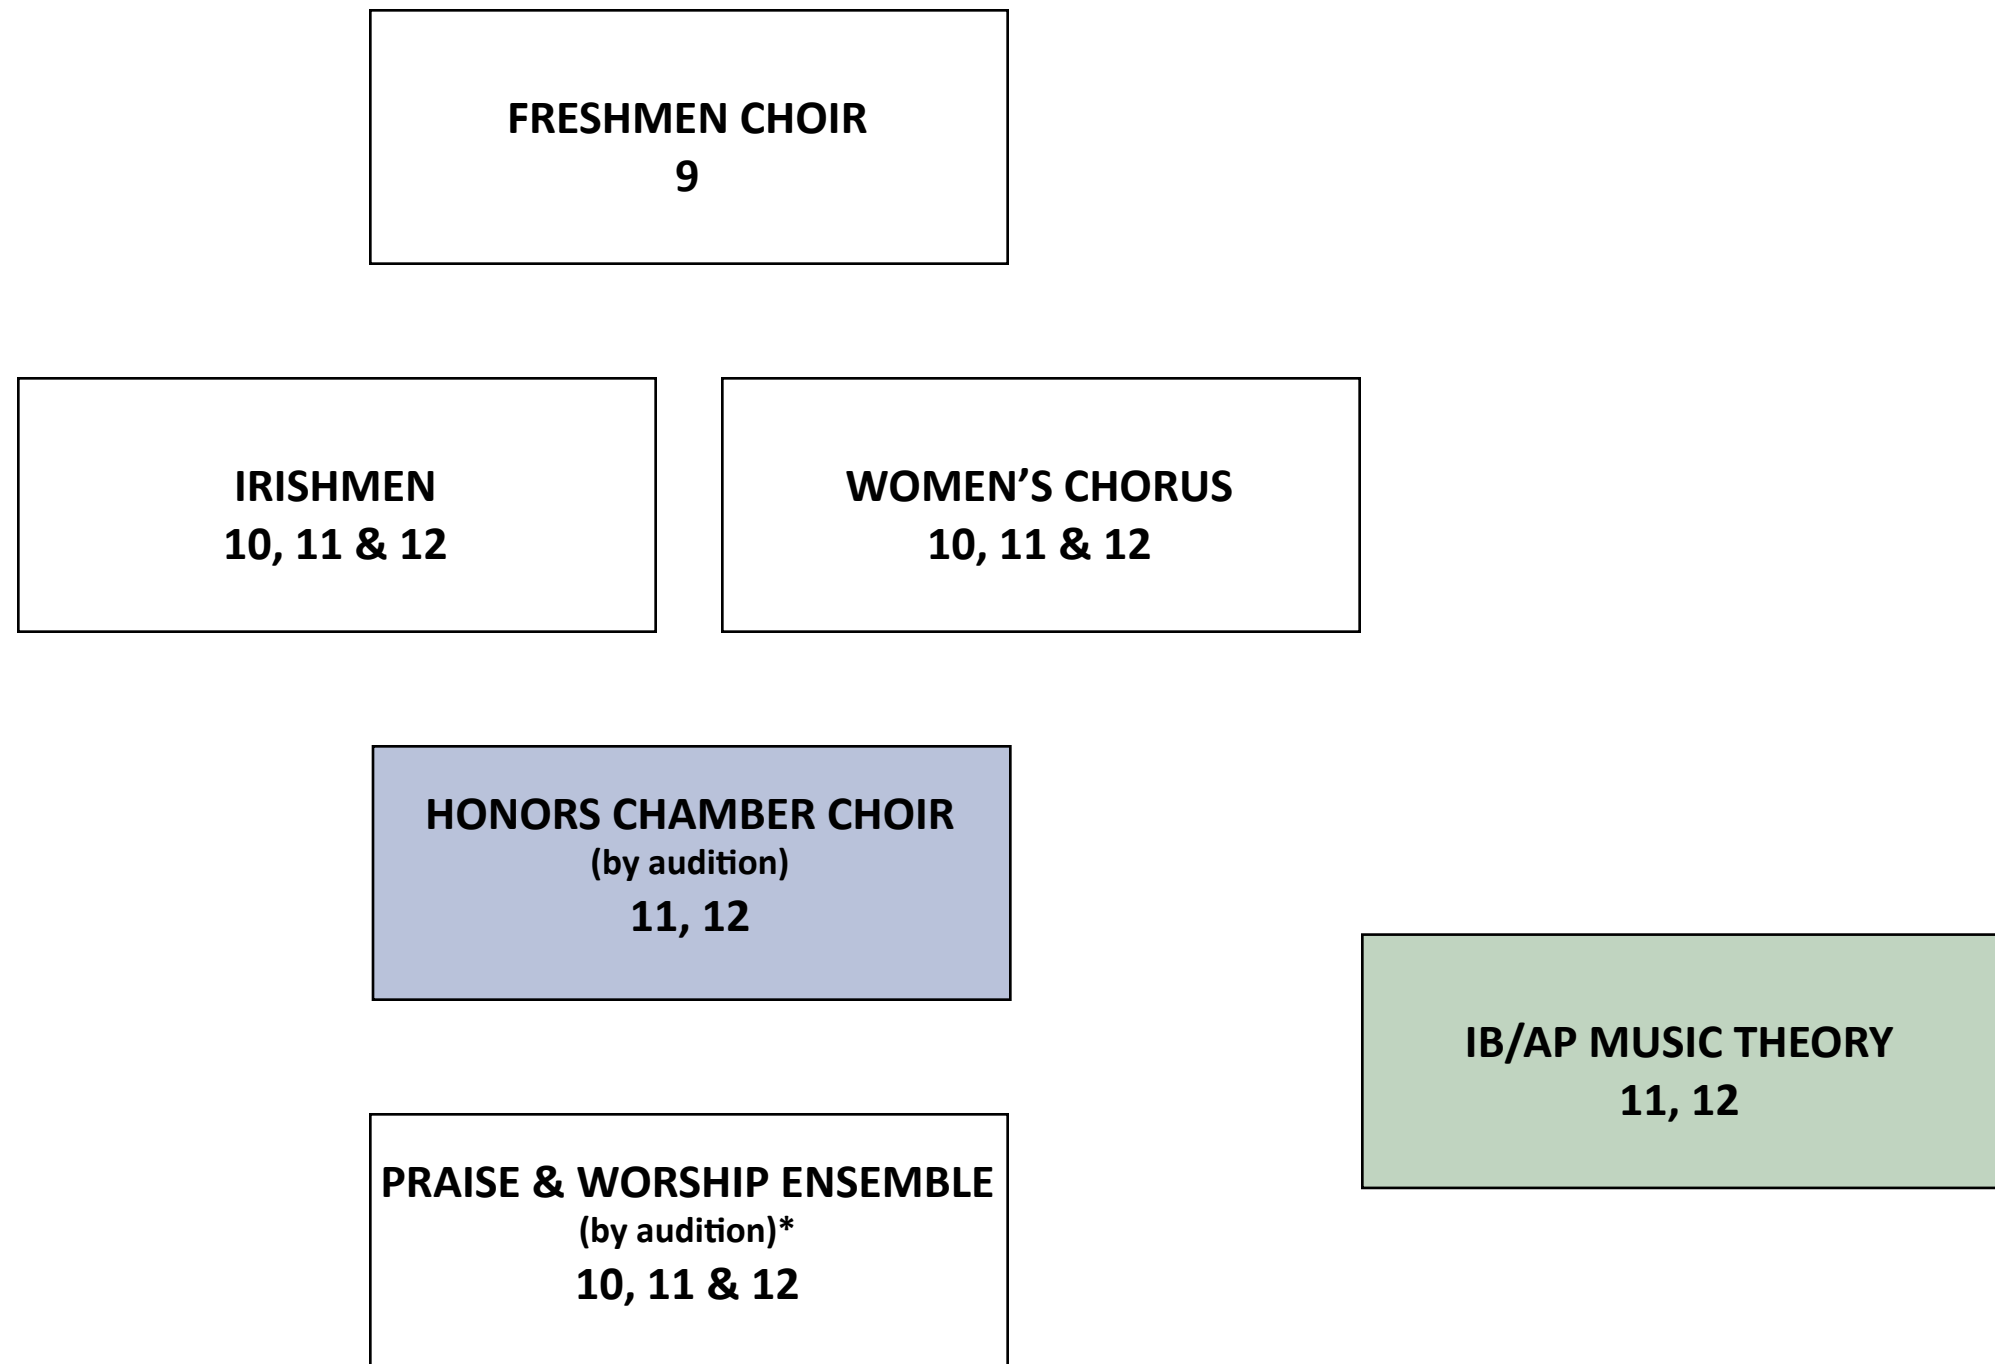

CHOIR

This chart shows the possible progression of courses in Choir.

** Praise & Worship Ensemble is a "9th Period" class that meets after school.*