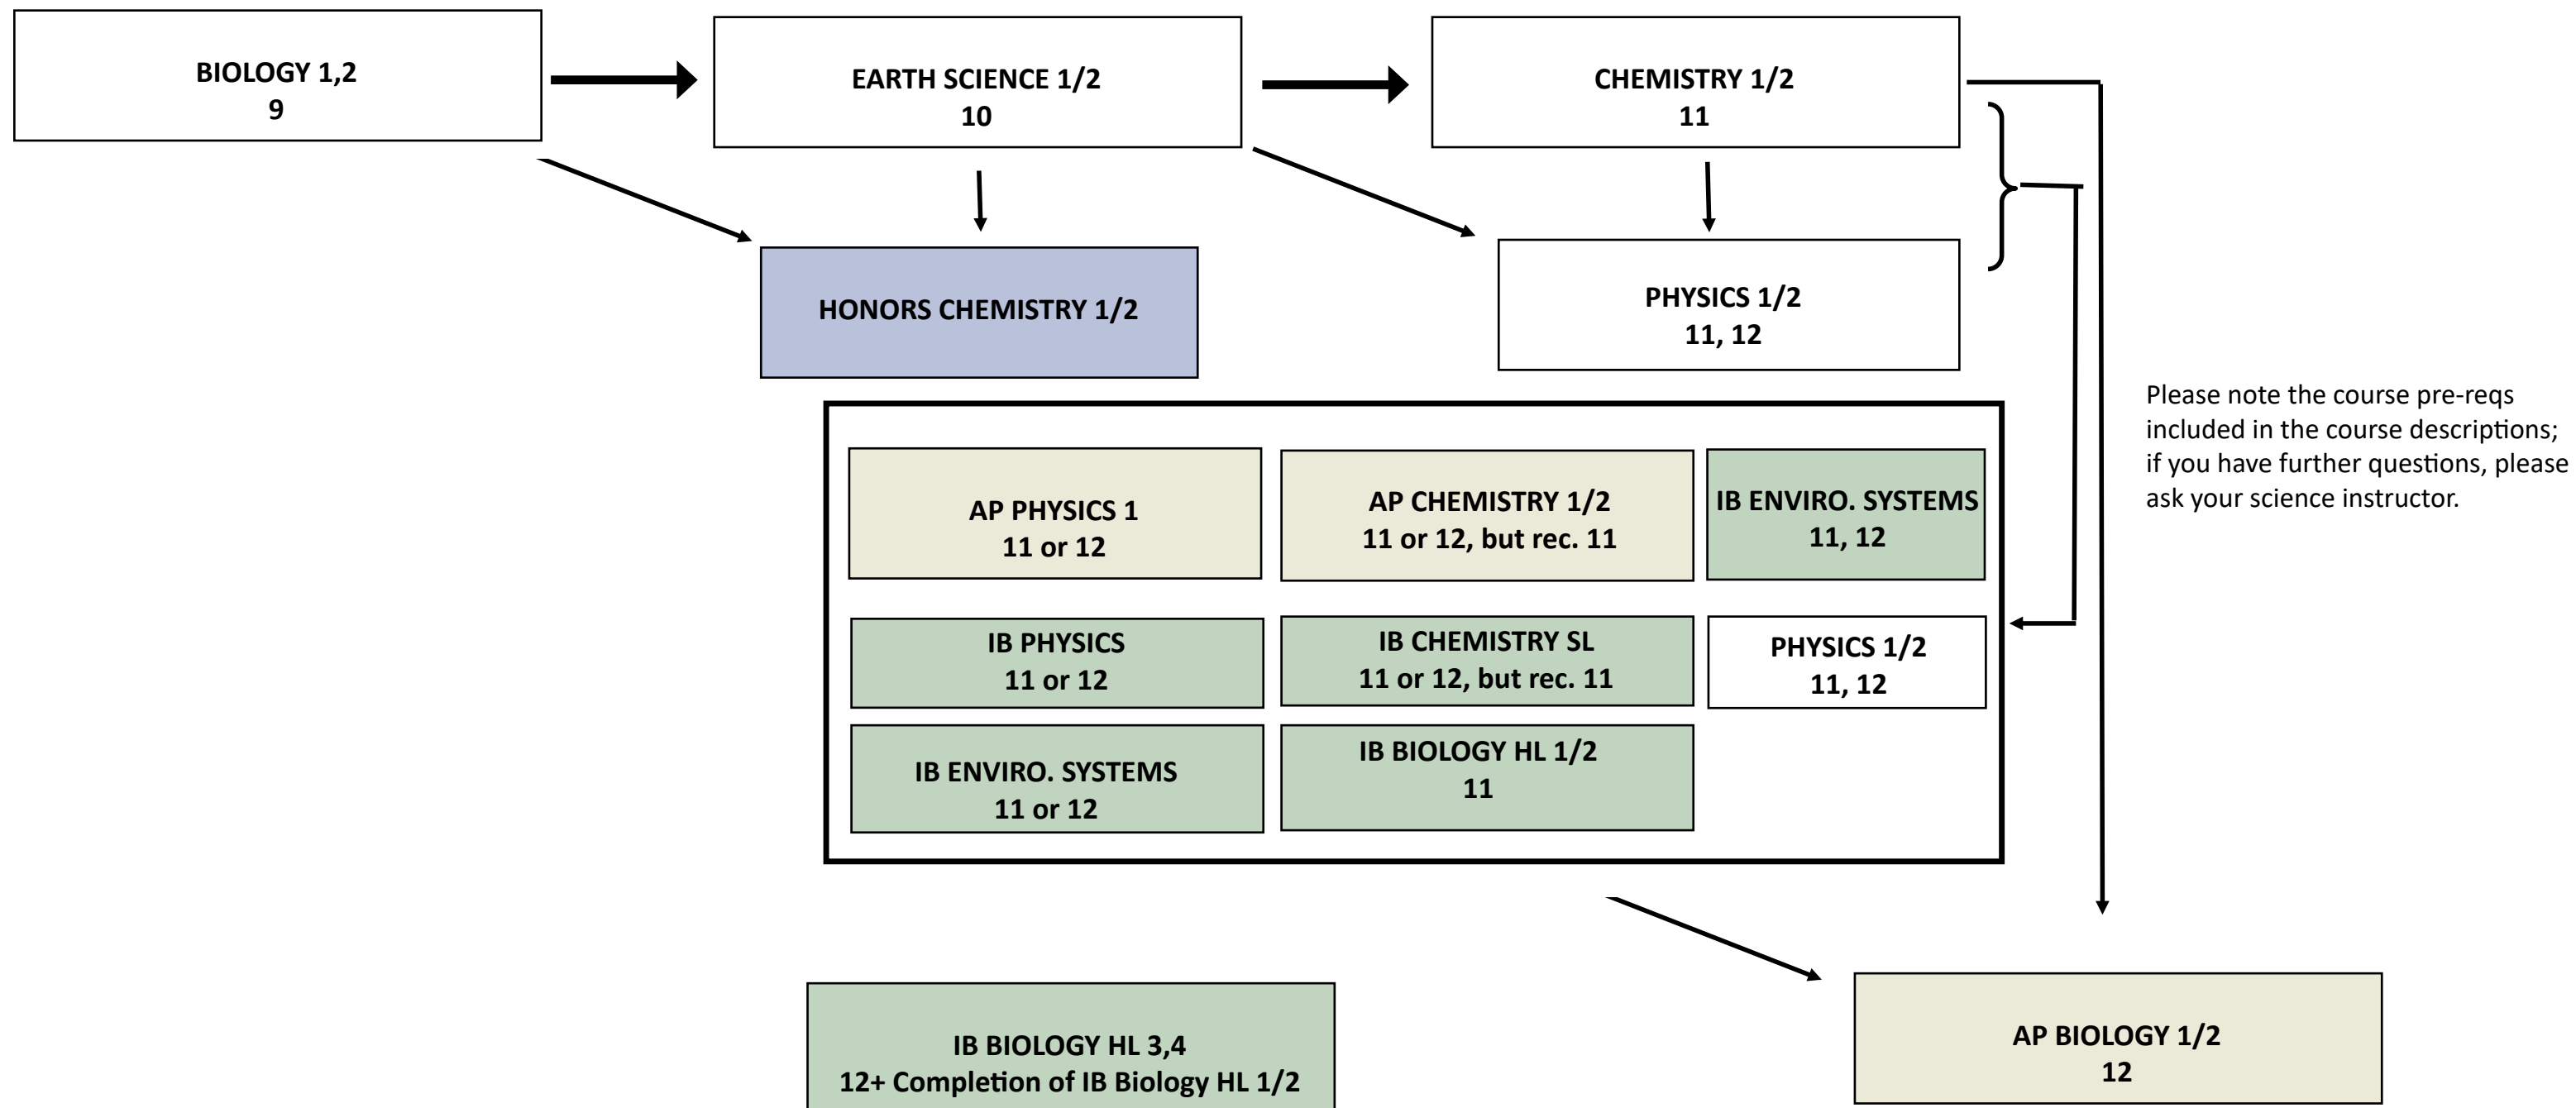

SCIENCE

This chart shows the possible progression of courses in Science.

Science Electives
Last Edited 2/10/2020

HORTICULTURE 1, 2
10, 11, 12

ENTOMOLOGY (fall semester, even years)
10, 11, 12

BOTANY (spring semester; odd years)
10, 11, 12

ASTRONOMY 1, 2
11 or 12

ANAT & PHYS 1 or 1/2
11 or 12

ENGIN. & EMPATHY
11 or 12
1 sem.