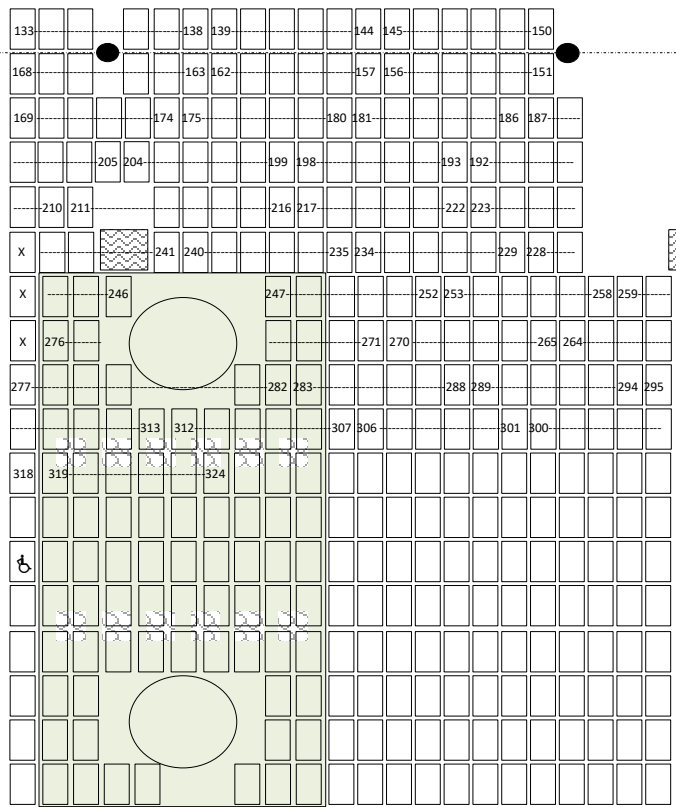

# Faculty

stone wall

aisle

aisle

aisle

wall and shrubs

bench

3 benches

wall and shrubs

wall and shrubs

# Centennial Courtyard: Commencement Seating Diagram

June 2020

ramp

wall and shrubs

ramp

wall and shrubs

aisle

ramp