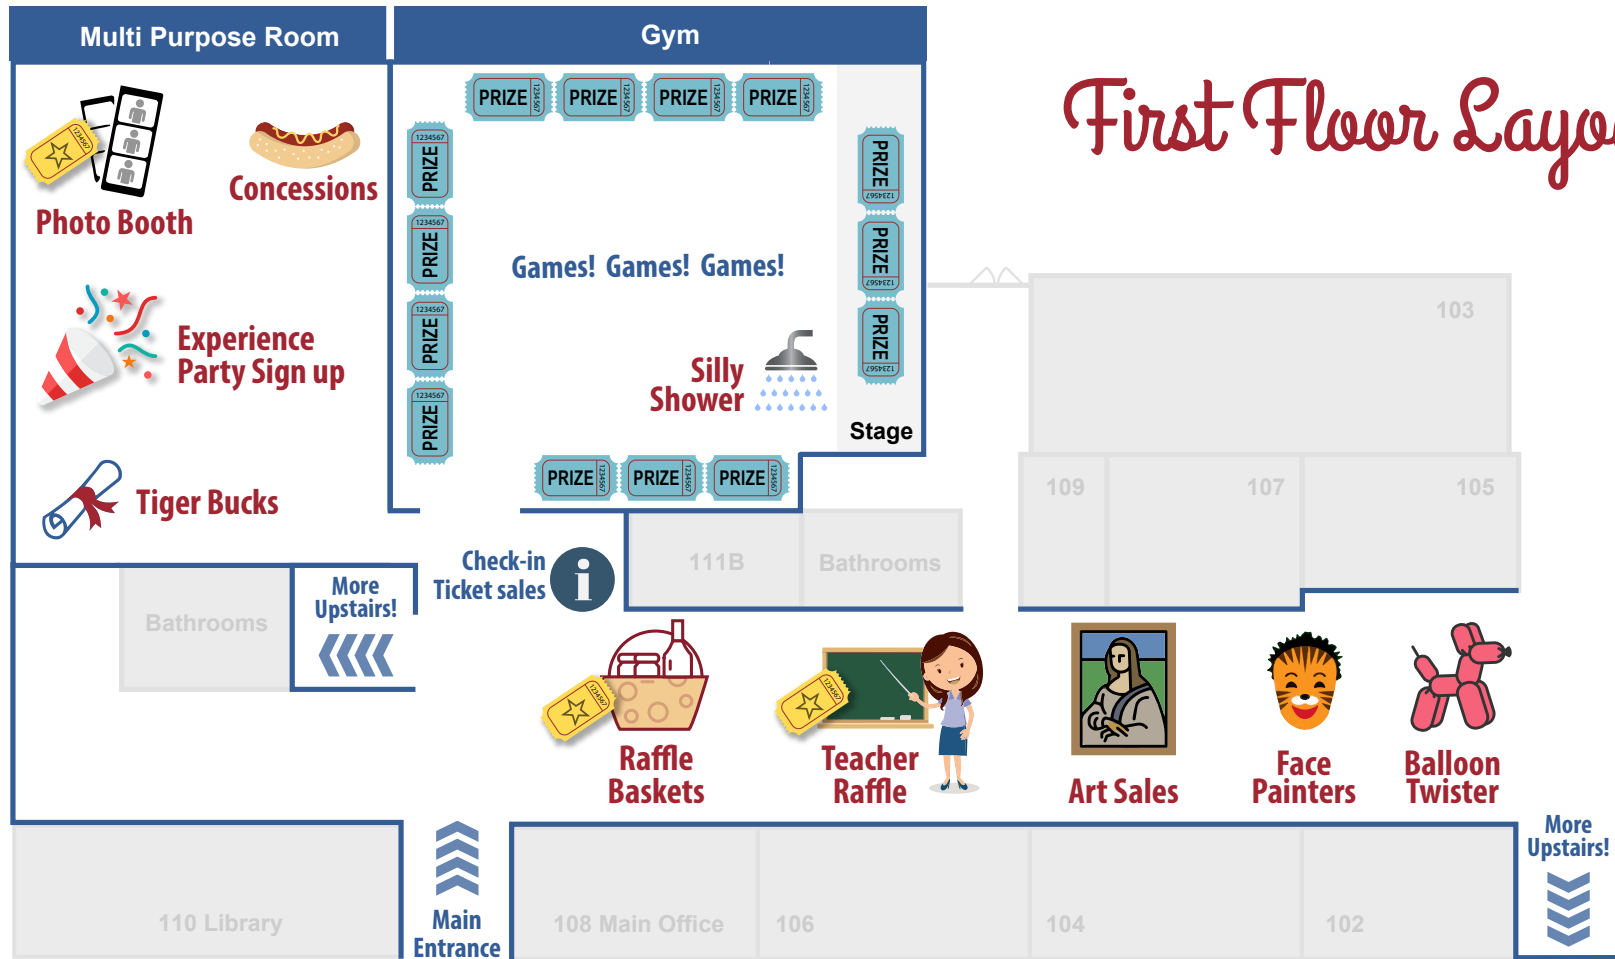

First Floor Layout

JEFFERSON WINTER CARNIVAL

How it Works

Buy yellow tickets for Raffle Baskets, Teacher Raffle, Photo Booth and Cake Walk.

Win blue tickets by playing games! Exchange for prizes in the Prize Room.

Cash or Credit

Experience Party Sign up

Art Sales

Yellow Tickets

Cash Only

Tiger Bucks

Concessions

Second Floor Layout

JEFFERSON WINTER CARNIVAL

How it Works

Buy yellow tickets for Raffle Baskets, Teacher Raffle, Photo Booth and Cake Walk.

Win blue tickets by playing games! Exchange for prizes in the Prize Room.

Cash or Credit

-  Experience Party Sign up
-  Art Sales
-  Yellow Tickets

Cash Only

-  Tiger Bucks
-  Concessions