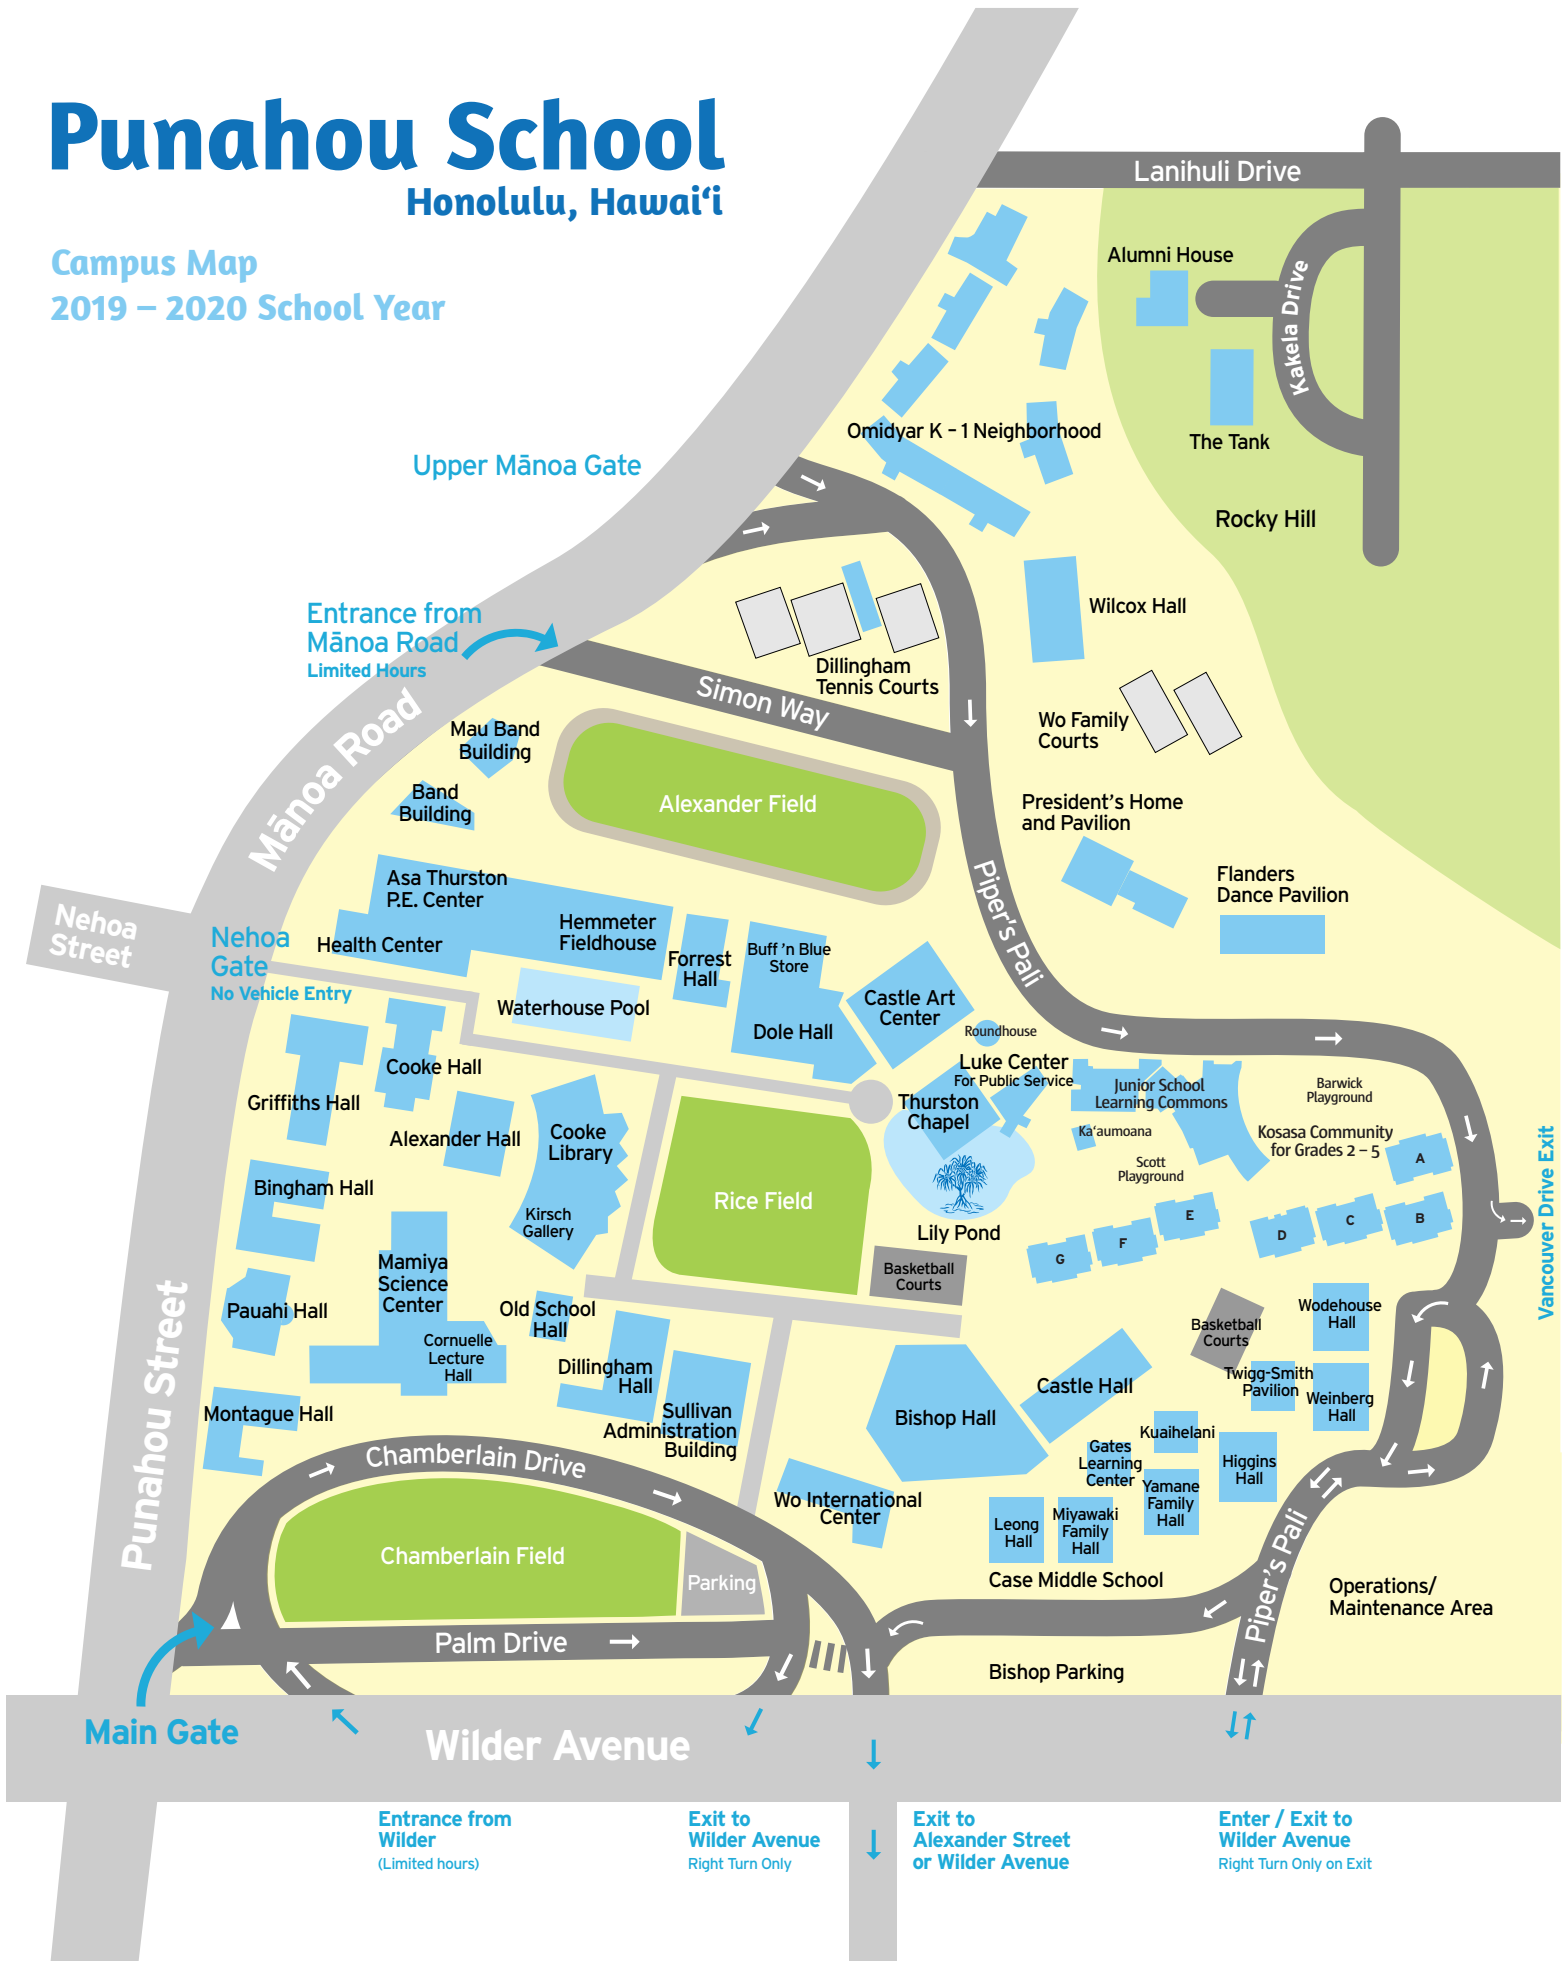

Punahou School

Honolulu, Hawai'i

Campus Map
2019 – 2020 School Year

Entrance from Wilder (Limited hours)

Exit to Wilder Avenue Right Turn Only

Exit to Alexander Street or Wilder Avenue

Enter / Exit to Wilder Avenue Right Turn Only on Exit