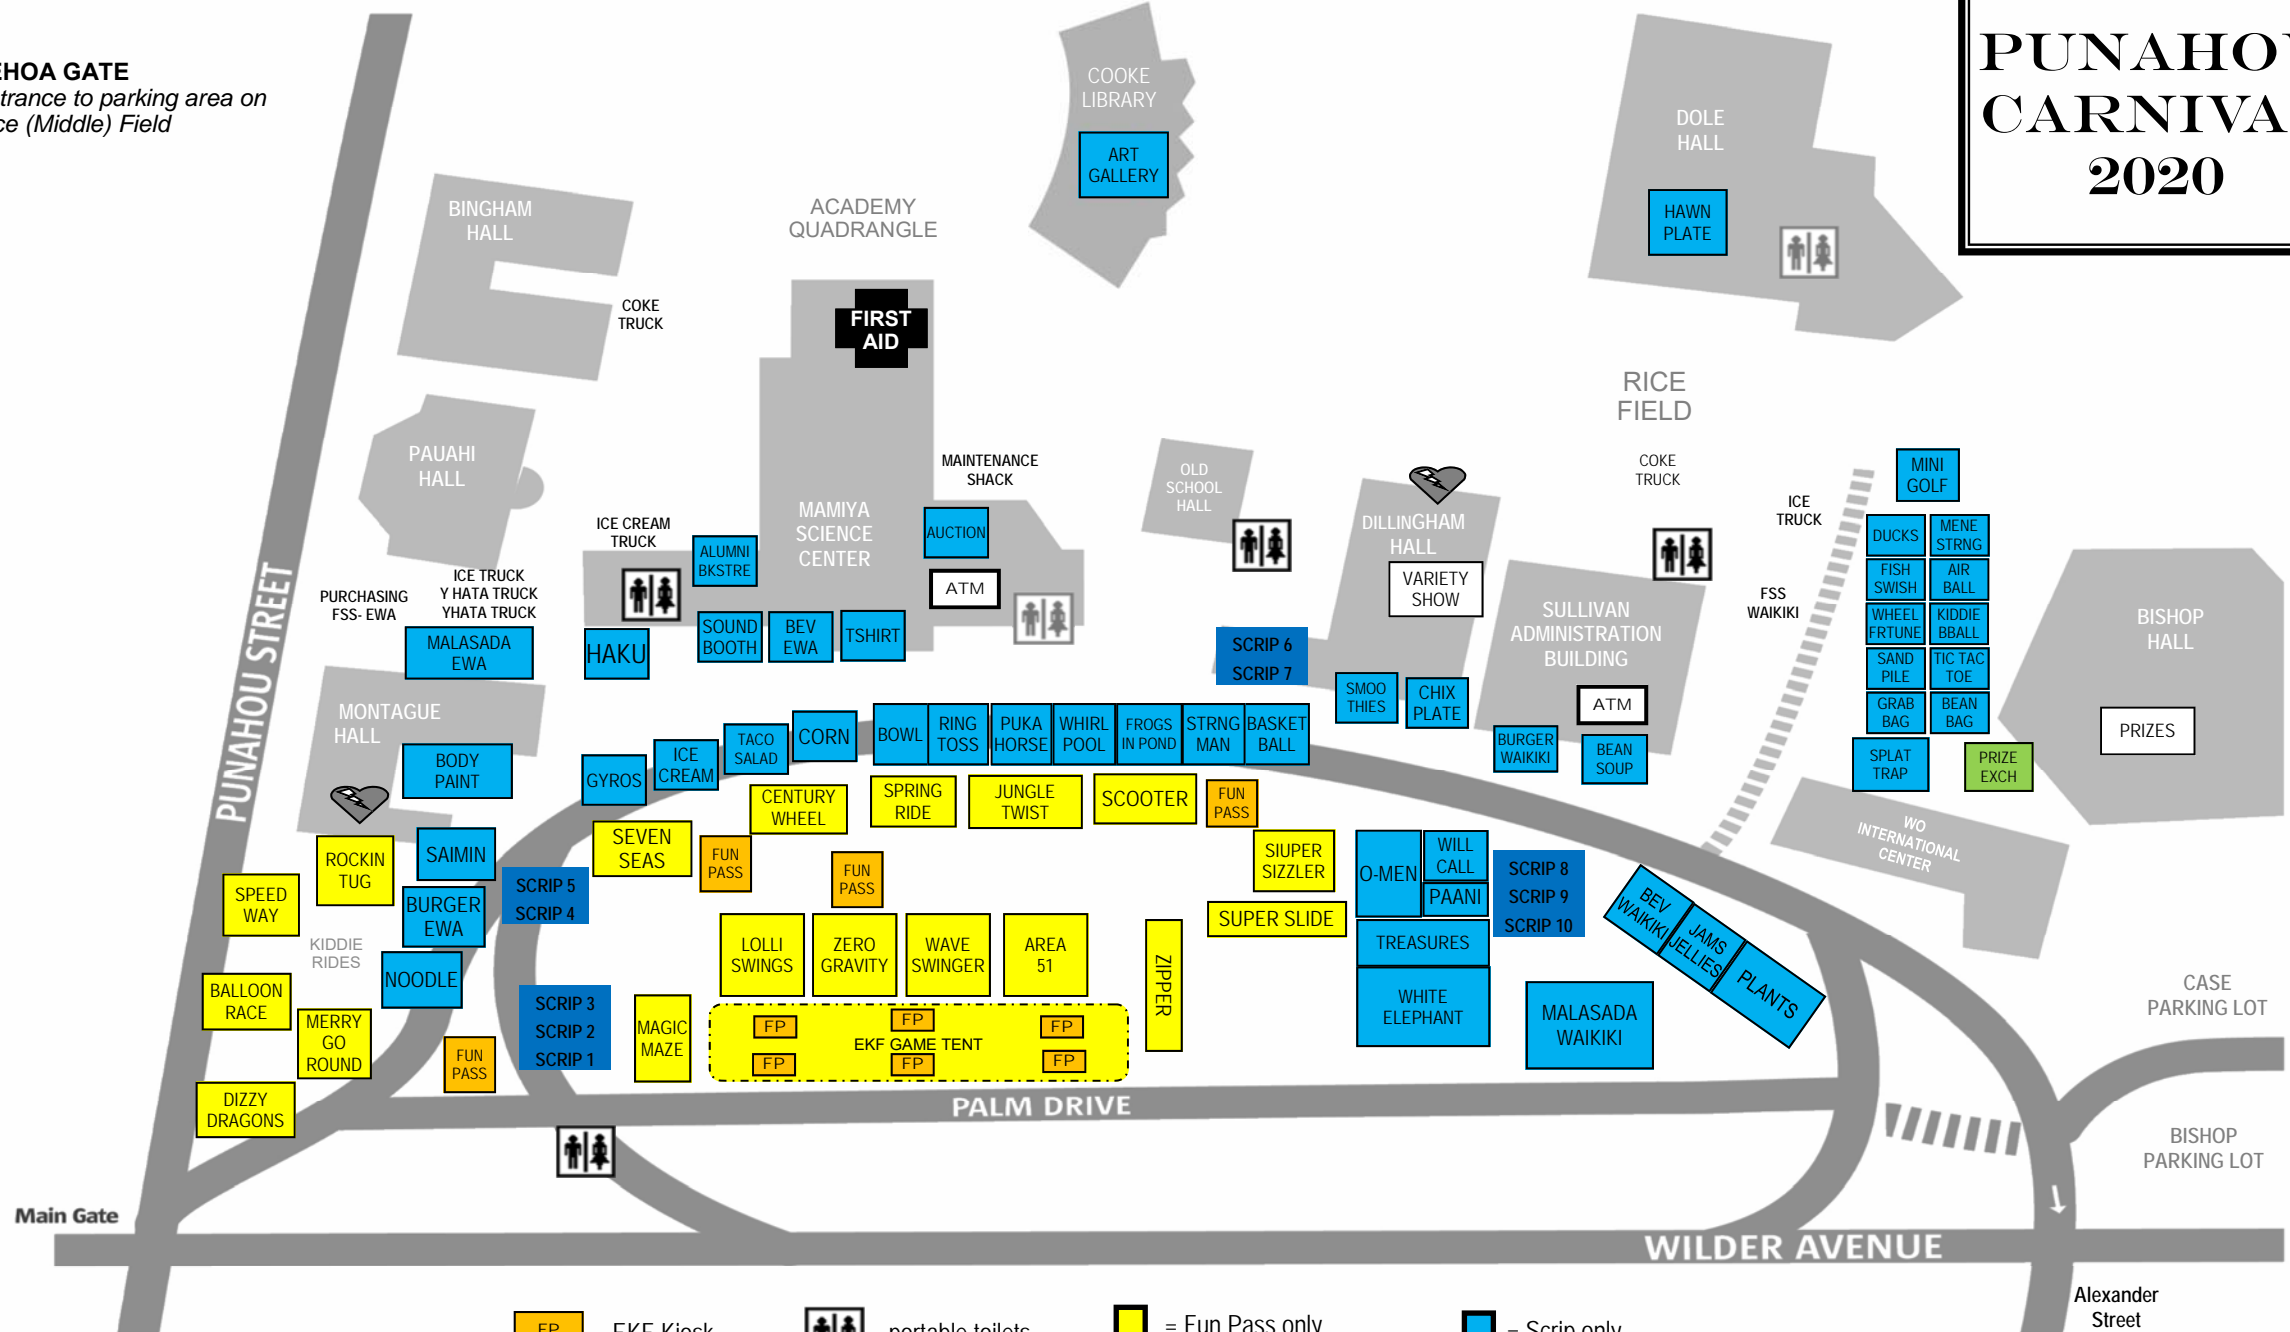

MANOA GATE

Entrance to upper campus parking

NEHOA GATE

Entrance to parking area on Rice (Middle) Field

PUNAHOU CARNIVAL 2020

- FP = EKF Kiosk
- = portable toilets
- = Fun Pass only
- = Scrip only
- ATM = ATM machine
- = restrooms
- = defibrillator

NOT TO SCALE