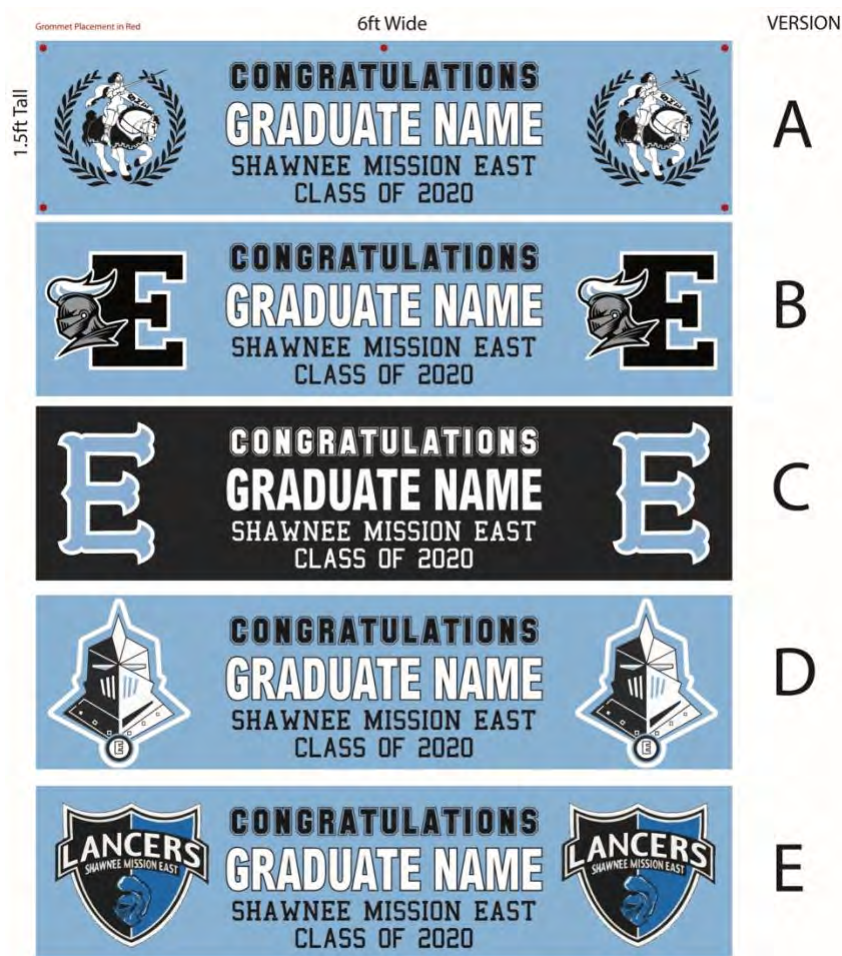

SME 2020 SENIOR GRAD BANNERS

6 ft wide x 1.5 ft tall

Gromets for easy hang on house, porch, fence, etc.

ORDER TODAY

Text notification will be sent when banner is ready for pickup
<https://form.jotform.com/LANCERPTSA/sme-grad-banner-order-form>