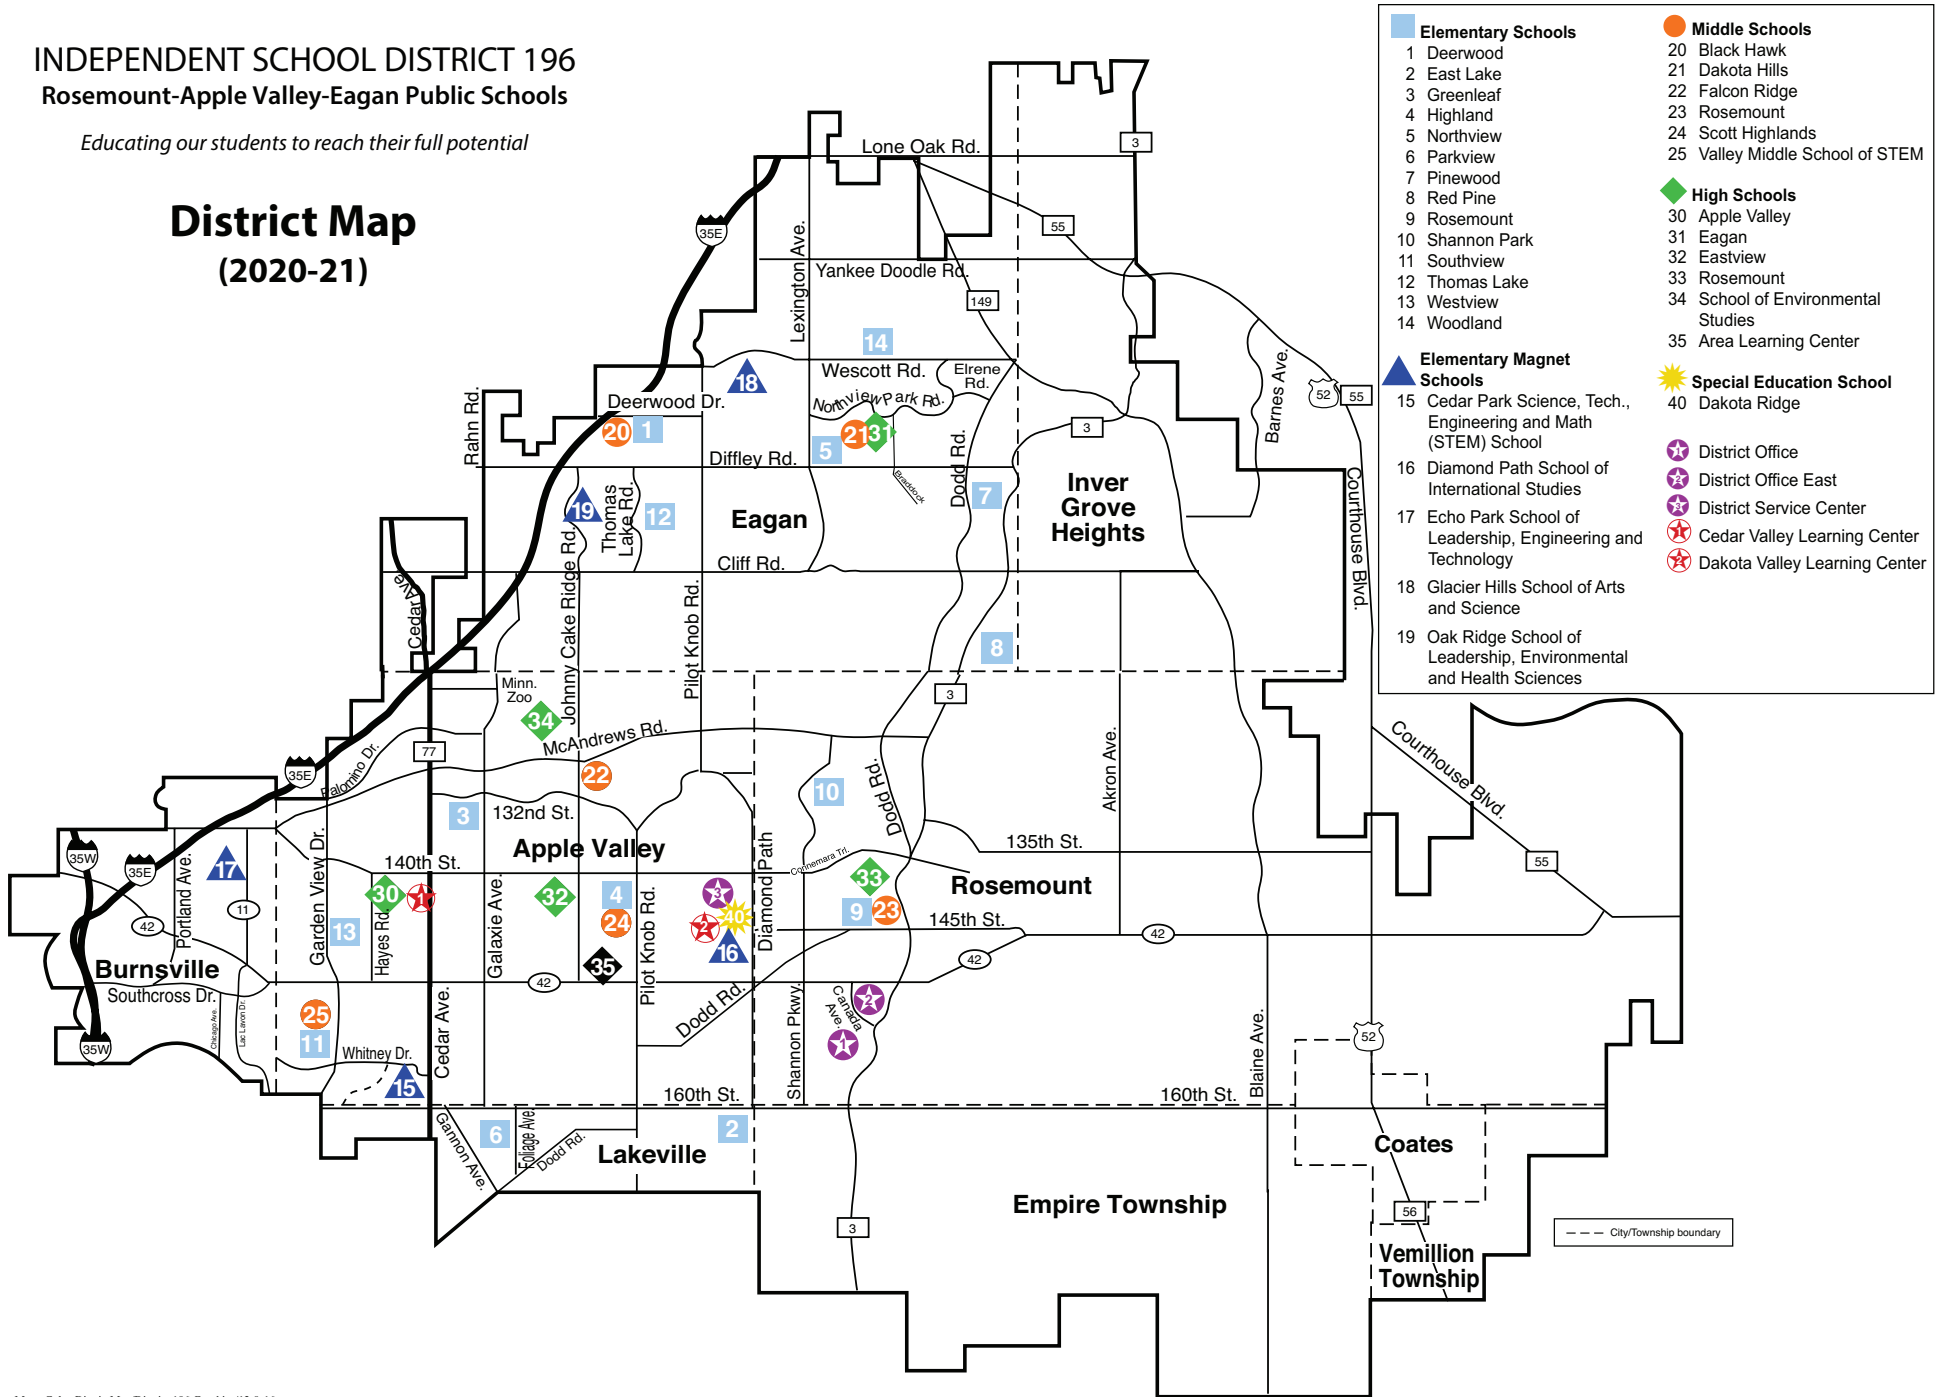

**INDEPENDENT SCHOOL DISTRICT 196**  
**Rosemount-Apple Valley-Eagan Public Schools**

*Educating our students to reach their full potential*

**District Map**  
**(2020-21)**

- |  |   |
|--|---|
| <span style="color: blue;">■</span> <b>Elementary Schools</b>        | <span style="color: orange;">●</span> <b>Middle Schools</b>           |
| 1 Deerwood   | 20 Black Hawk   |
| 2 East Lake  | 21 Dakota Hills   |
| 3 Greenleaf  | 22 Falcon Ridge   |
| 4 Highland   | 23 Rosemount  |
| 5 Northview  | 24 Scott Highlands  |
| 6 Parkview   | 25 Valley Middle School of STEM                                       |
| 7 Pinewood   |   |
| 8 Red Pine   | <span style="color: green;">◆</span> <b>High Schools</b>              |
| 9 Rosemount  | 30 Apple Valley   |
| 10 Shannon Park  | 31 Eagan  |
| 11 Southview   | 32 Eastview   |
| 12 Thomas Lake   | 33 Rosemount  |
| 13 Westview  | 34 School of Environmental Studies                                    |
| 14 Woodland  | 35 Area Learning Center   |
| <span style="color: blue;">▲</span> <b>Elementary Magnet Schools</b> | <span style="color: orange;">★</span> <b>Special Education School</b> |
| 15 Cedar Park Science, Tech., Engineering and Math (STEM) School     | 40 Dakota Ridge   |
| 16 Diamond Path School of International Studies                      |   |
| 17 Echo Park School of Leadership, Engineering and Technology        | <span style="color: purple;">☆</span> District Office                 |
| 18 Glacier Hills School of Arts and Science                          | <span style="color: purple;">☆</span> District Office East            |
| 19 Oak Ridge School of Leadership, Environmental and Health Sciences | <span style="color: purple;">☆</span> District Service Center         |
|  | <span style="color: red;">★</span> Cedar Valley Learning Center       |
|  | <span style="color: red;">★</span> Dakota Valley Learning Center      |