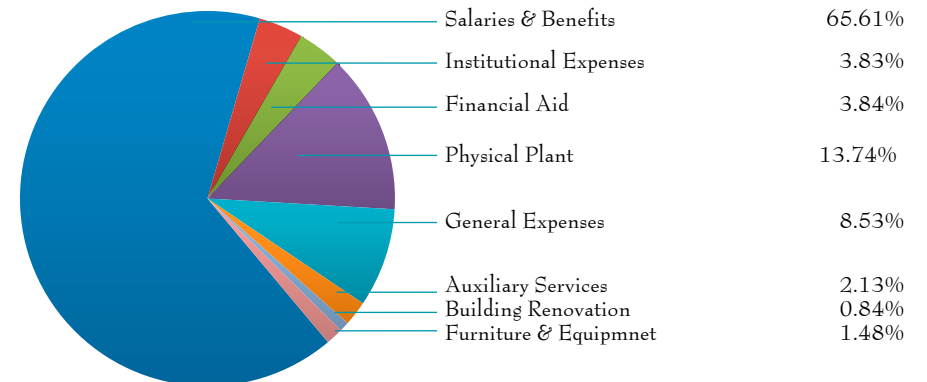

EXPENSE DISTRIBUTION