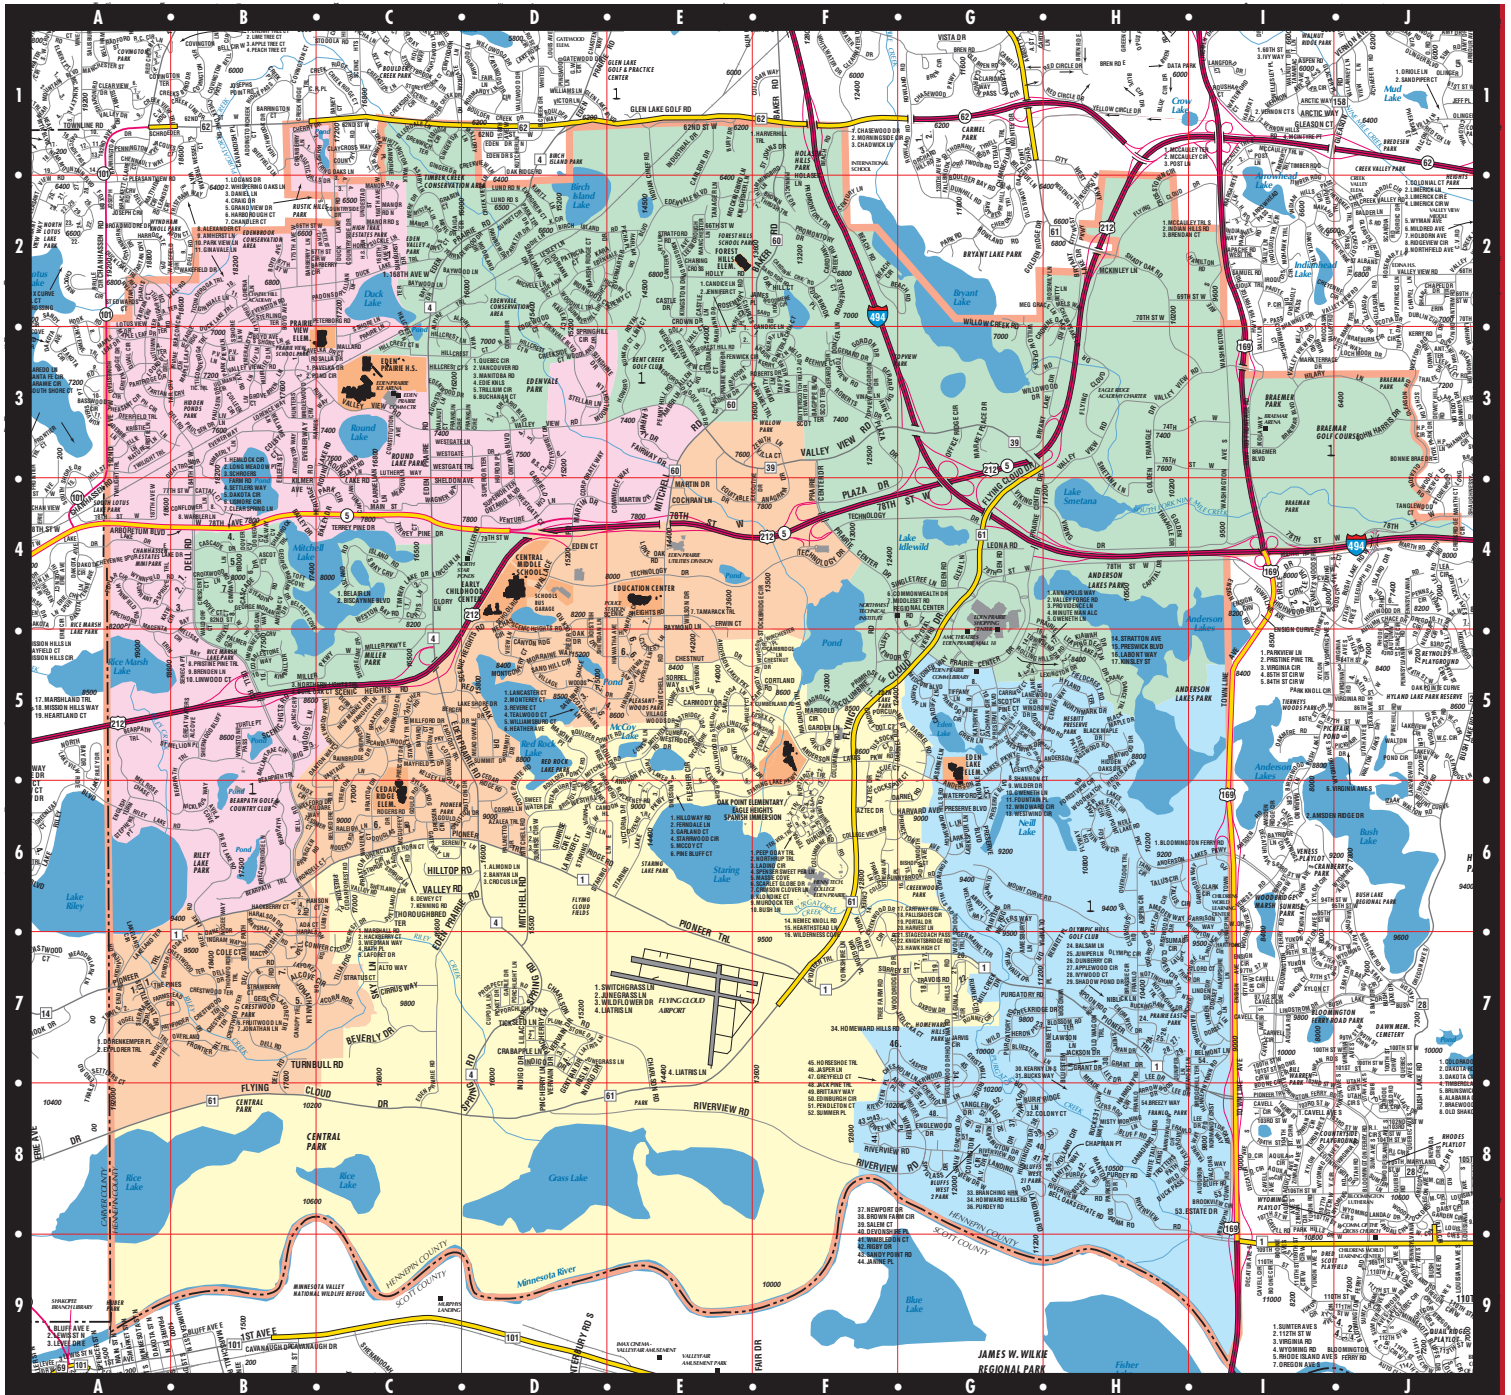

EDEN PRAIRIE SCHOOLS

Inspiring each student every day

ELEMENTARY SCHOOL BOUNDARIES

- PRAIRIE VIEW
- FOREST HILLS
- EDEN LAKE
- CEDAR RIDGE
- OAK POINT

www.edenpr.org/boundaries