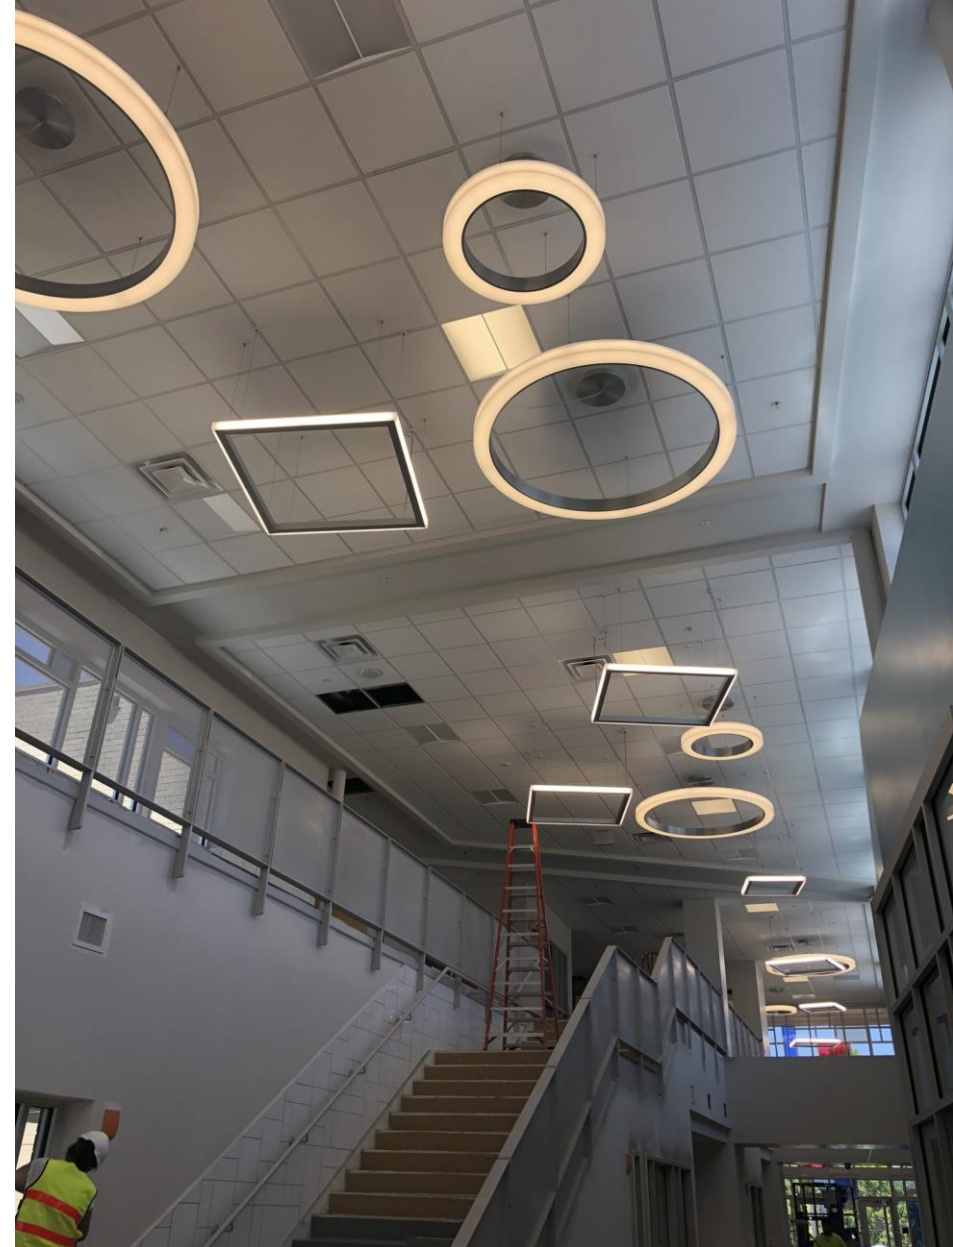

Clayton Construction Report  
July 2, 2018

Grand Hall – Storefront glass system, paint, room signage, and flooring fully installed.

Grand Hall – Ceiling complete.

Kindergarten Wing – Paint and flooring newly complete.

SPED Area – Finishes complete.