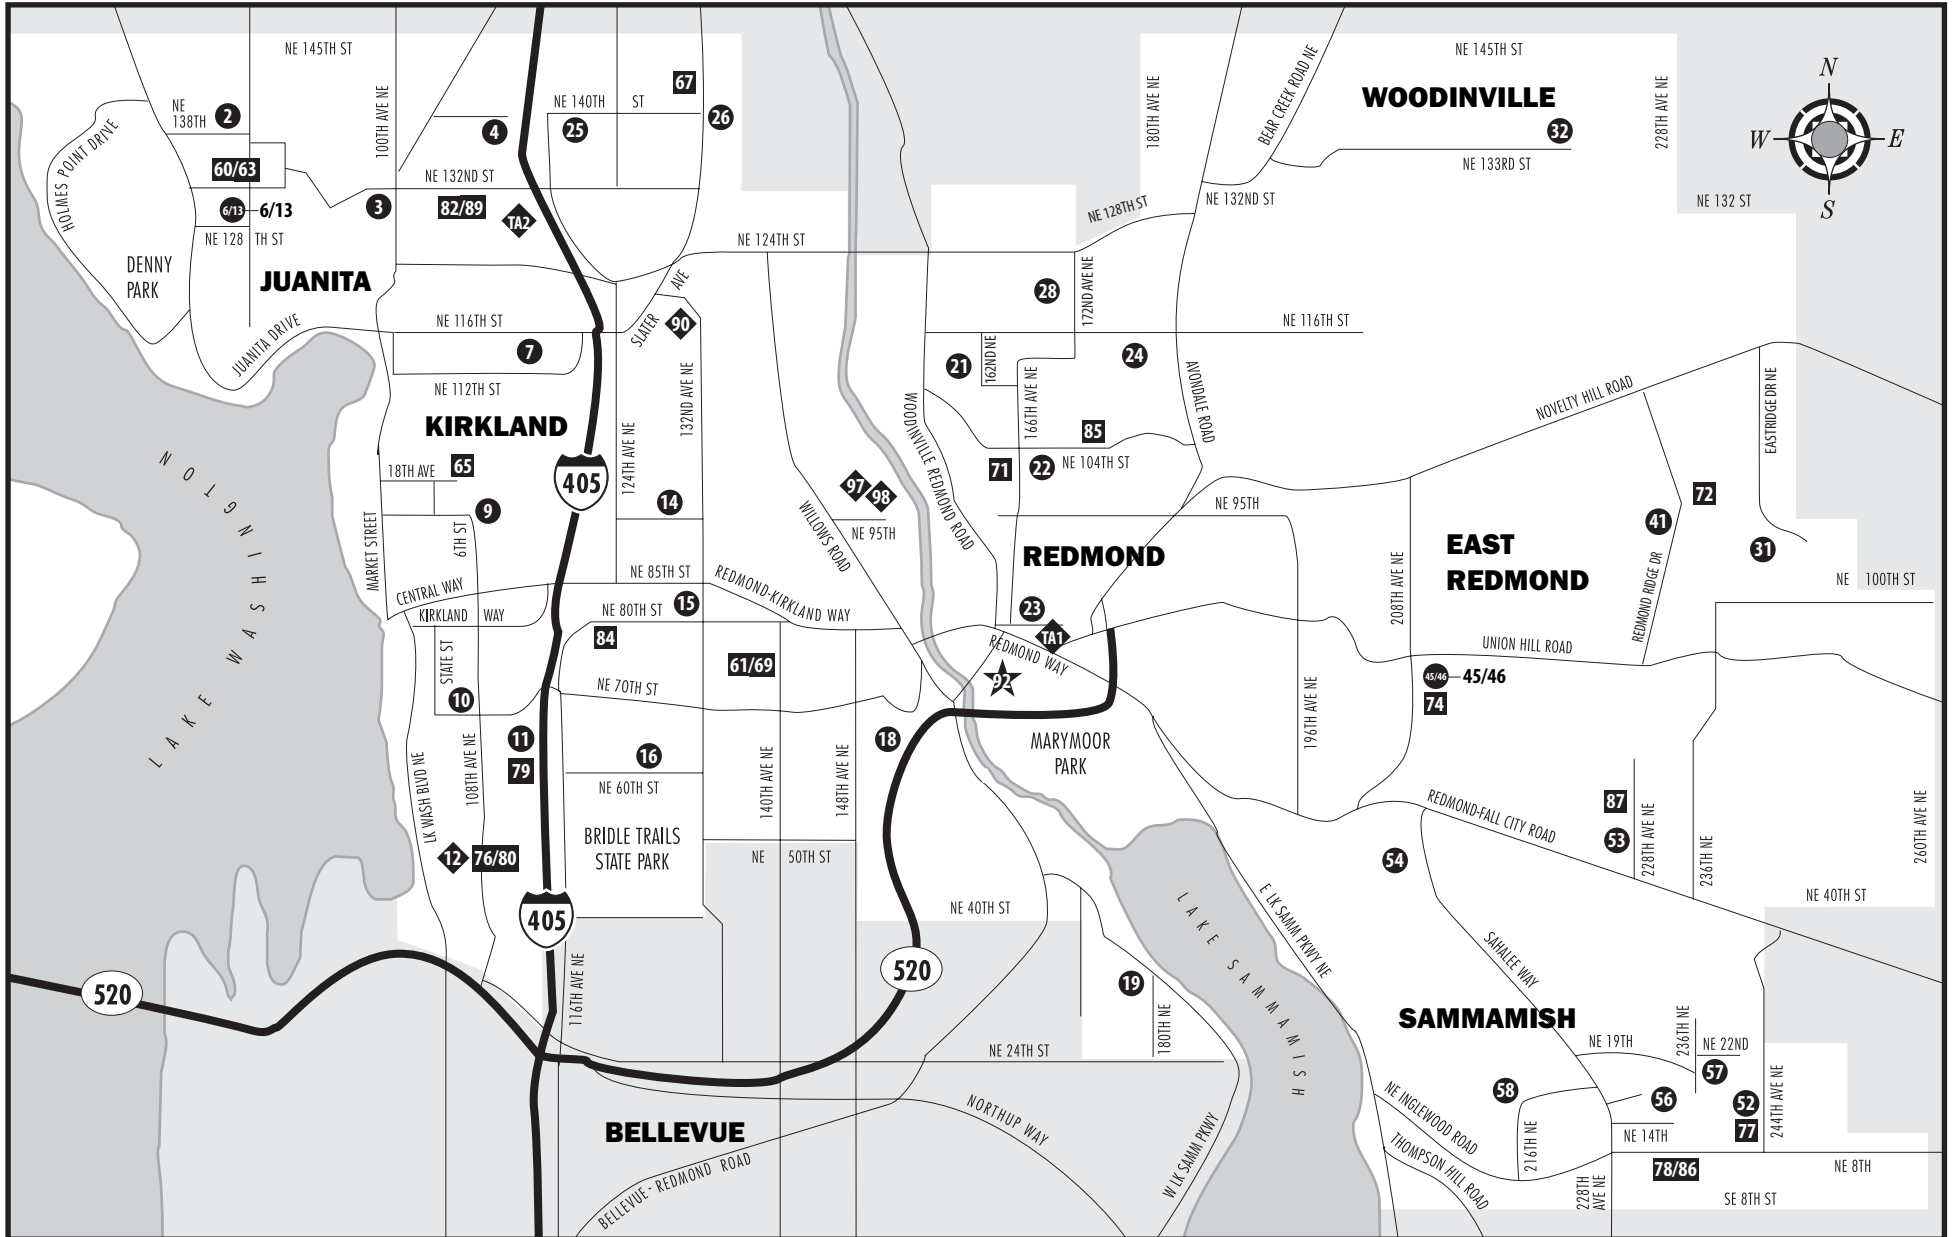

LAKE WASHINGTON SCHOOL DISTRICT

This map is intended to show general district boundaries. For more information call the **LWSD Transportation Department at 425-936-1120**.

- | | | | | | |
|---------------|------------------------------------|-----------------------|-------------------|-----------------|-------------------|
| SYMBOL CODES: | ★ | ● | ■ | ■ | ◆ |
| | RESOURCE CENTER/
ADMINISTRATION | ELEMENTARY
SCHOOLS | MIDDLE
SCHOOLS | HIGH
SCHOOLS | OTHER
PROGRAMS |