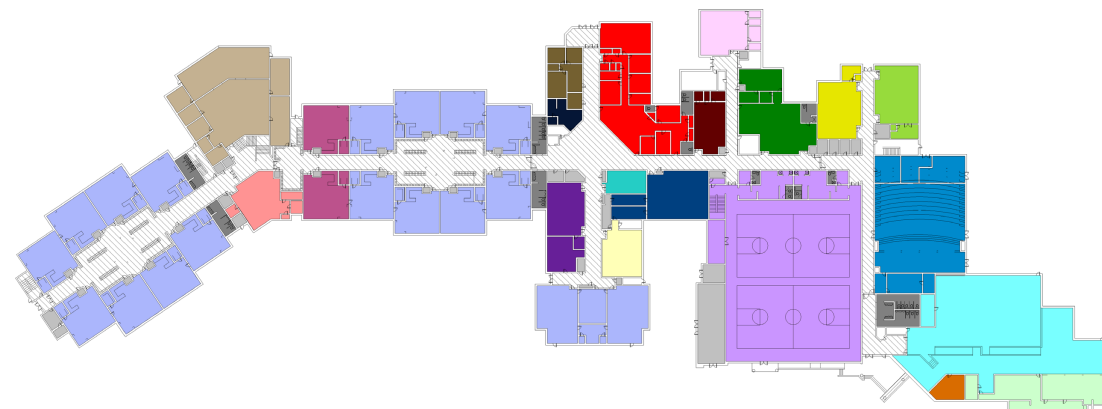

CURRENT CAPACITIES

COULTER GROVE
INTERMEDIATE SCHOOL

4-7

Coulter Grove Intermediate School

36 Classrooms @ 25 students per classroom = 900 students

36 Classrooms @ 28 students per classroom = 1,008 students

Montgomery Ridge Intermediate School

32 Classrooms @ 25 students per classroom = 800 students

32 Classrooms @ 28 students per classroom = 896 students

MONTGOMERY RIDGE
INTERMEDIATE SCHOOL

4-7

TOTAL CURRENT INTERMEDIATE SCHOOL CAPACITY (4-7)