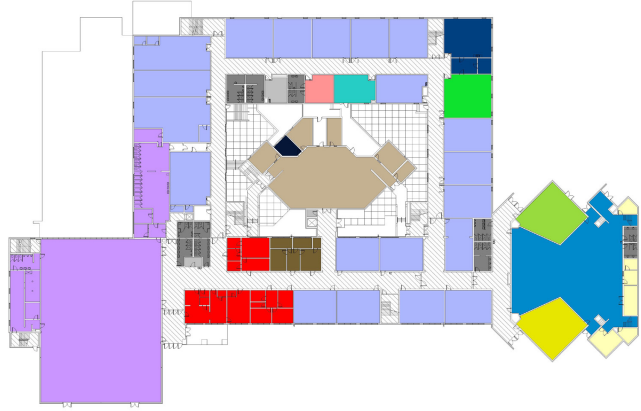

CURRENT CAPACITIES

MARYVILLE JR
HIGH SCHOOL

8-9

Maryville Junior High School (8-9)

TRADITIONAL MODEL

35 Classrooms @ 25 students per classroom = 875 students

35 Classrooms @ 28 students per classroom = 980 students

COLLEGE MODEL

38 Classrooms @ 25 students per classroom = 950 students

38 Classrooms @ 28 students per classroom = 1,064 students

MARYVILLE
HIGH SCHOOL

10-12

Maryville High School (10-12)

TRADITIONAL MODEL

52 Classrooms @ 25 students per classroom = 1,300 students