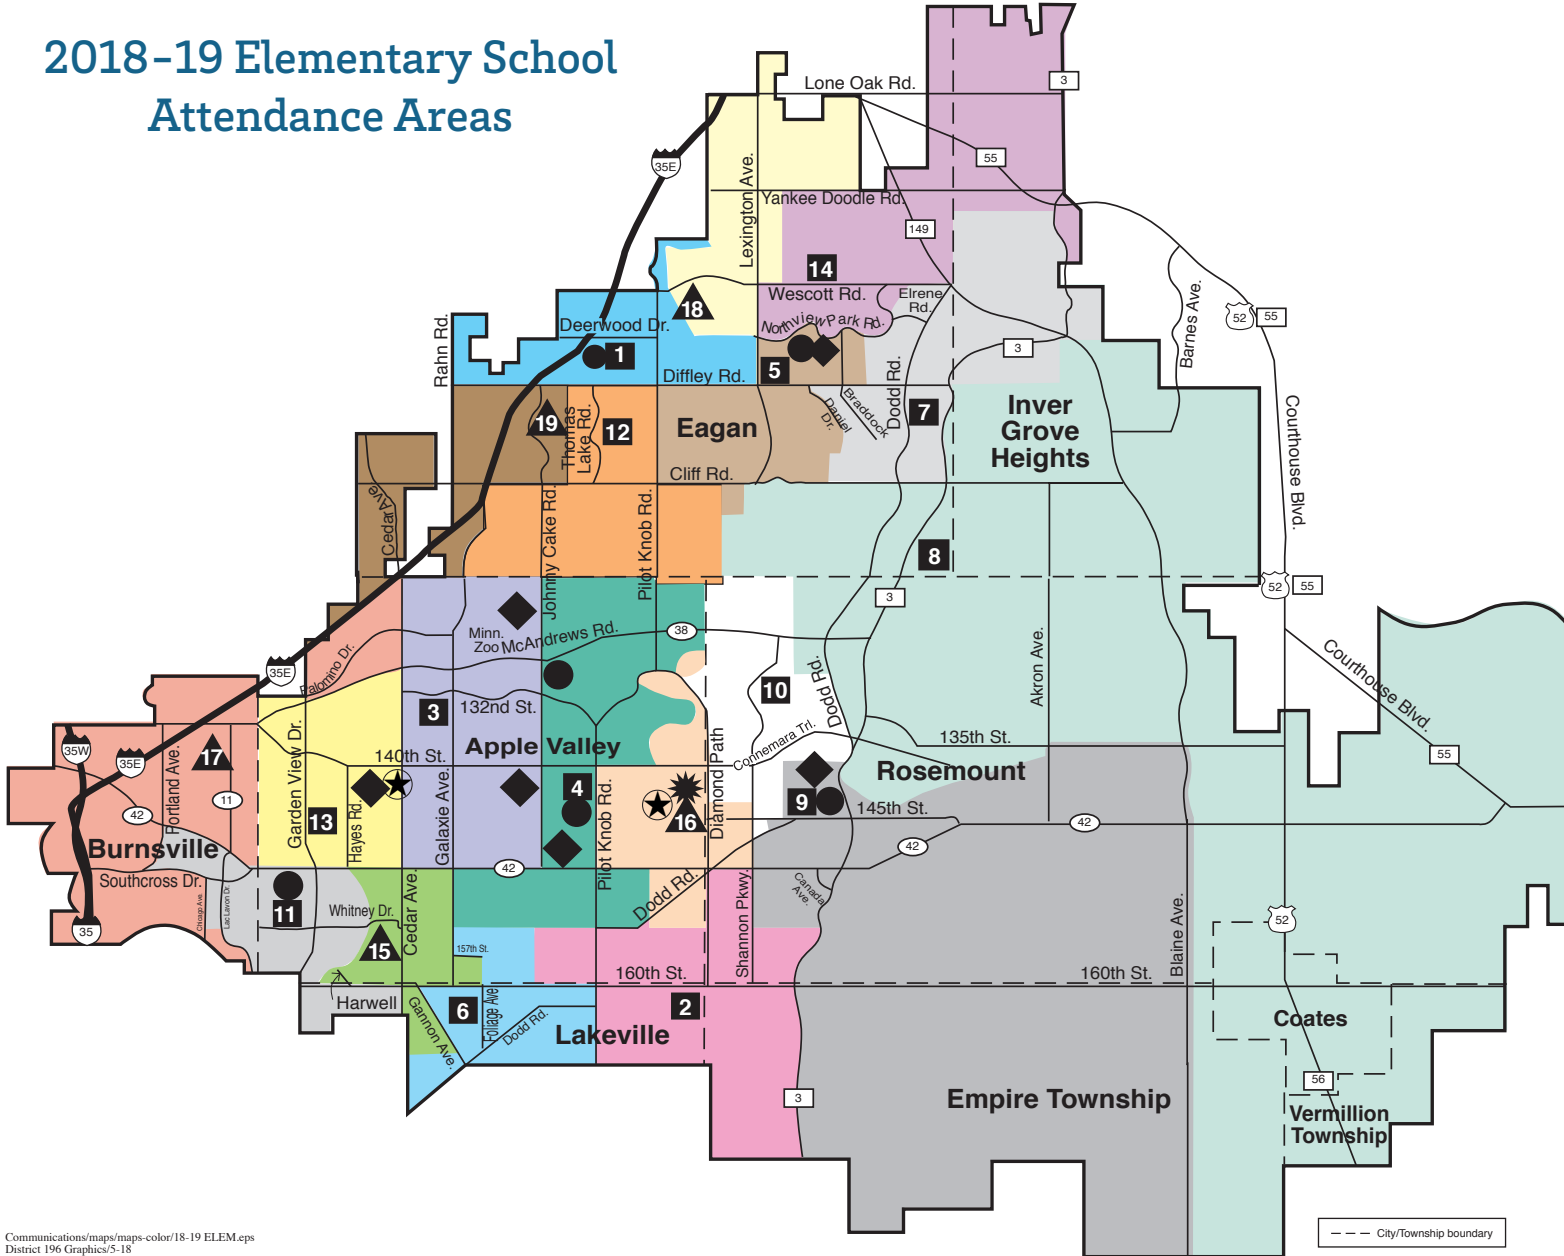

2018-19 Elementary School Attendance Areas

Elementary Schools

- 1 Deerwood
- 2 East Lake
- 3 Greenleaf
- 4 Highland
- 5 Northview
- 6 Parkview
- 7 Pinewood
- 8 Red Pine
- 9 Rosemount
- 10 Shannon Park
- 11 Southview
- 12 Thomas Lake
- 13 Westview
- 14 Woodland

Elementary Magnet Schools

- 15 Cedar Park Science, Tech., Engineering and Math (STEM) School
- 16 Diamond Path School of International Studies
- 17 Echo Park School of Leadership, Engineering and Technology
- 18 Glacier Hills School of Arts and Science
- 19 Oak Ridge School of Leadership, Environmental and Health Sciences

Any District 196 elementary student may apply to enroll at a magnet school. For more information go to <http://www.district196.org/MagnetSchools/>

- Middle schools
- ◆ High schools
- ★ Dakota Ridge School (special education school for district students)
- ★ Learning Centers

To determine the attendance area school for a specific property address, go to https://excensus-guidek12.net/rosemountmn/school_search/current/