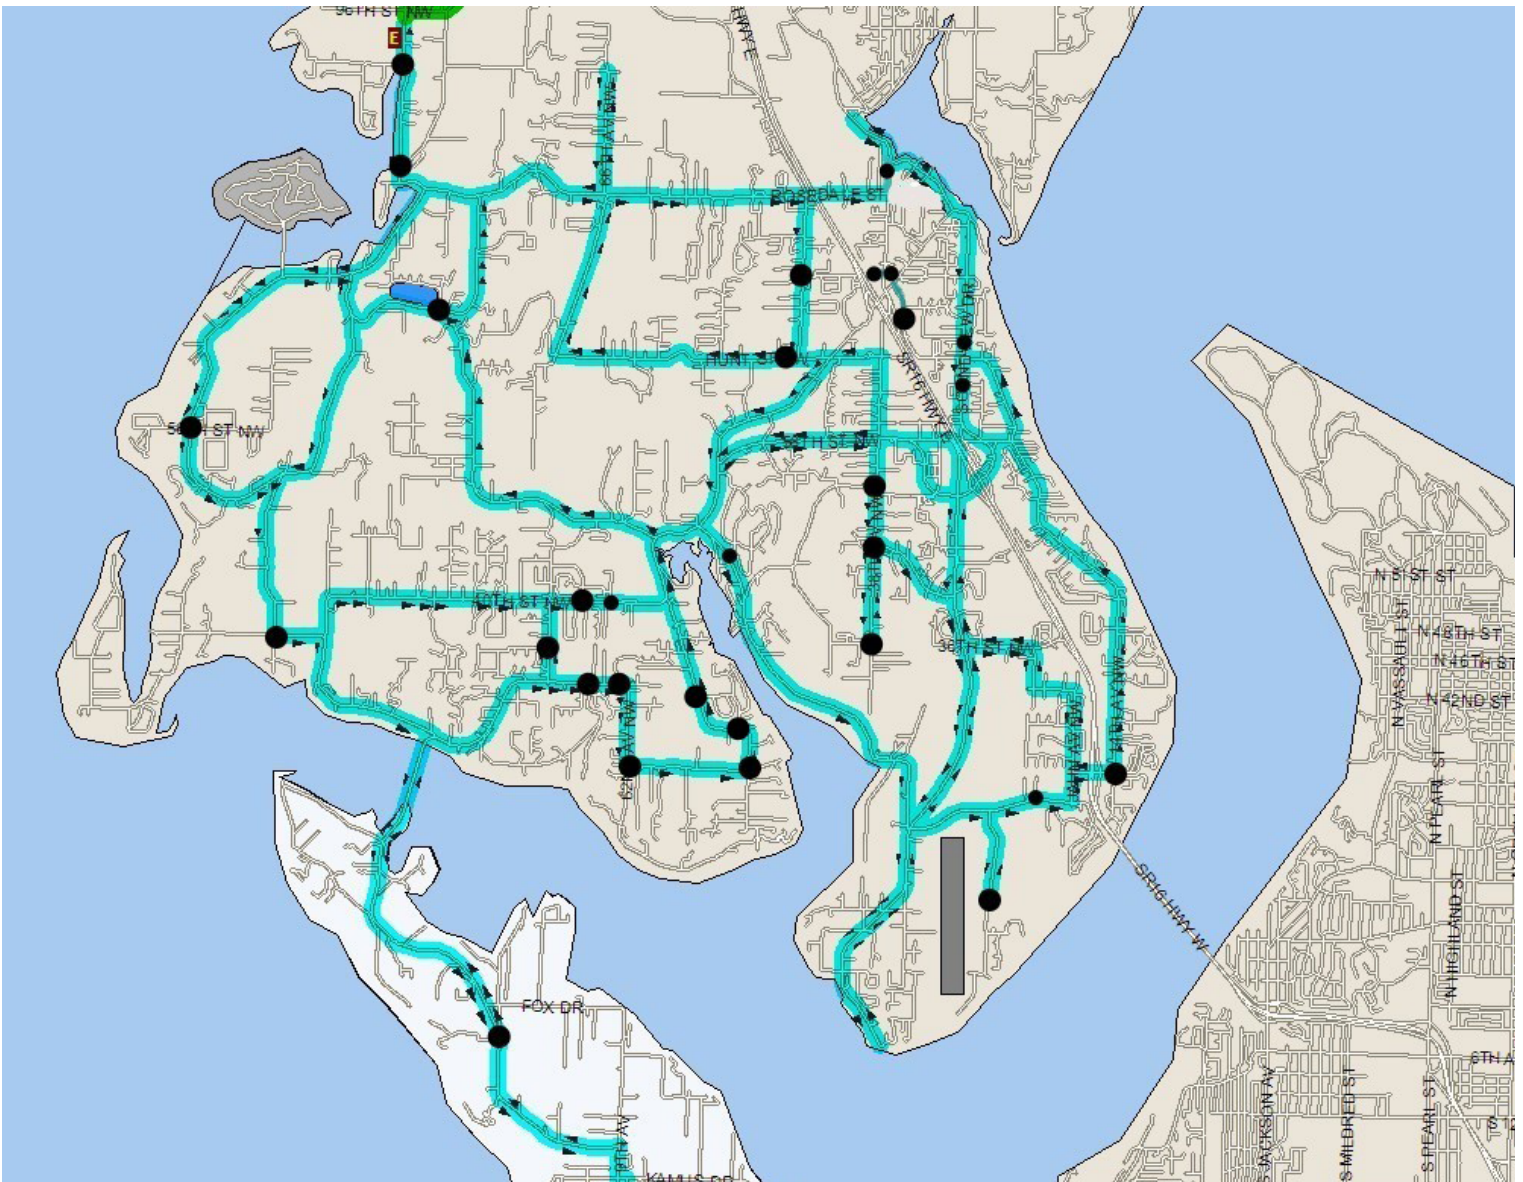

Gig Harbor High School

Emergency Bus Routes & Safe Zones

“On the line? Then you’re fine!”

If your bus stop is on the line, you’re fine and it will not change if PSD is operating on emergency routes. If your bus stop is not on the line, get to the closest safe zone to your residence (see the dots on the map and information on the additional page).

Questions? Call Transportation at 253.530.3900 or speak with your bus driver.

Gig Harbor High School

Emergency Routes & Safe Zones

Remember to arrive at least 15 minutes prior to your regular (or two hour late) bus stop pick up time in the morning. In the afternoon, please allow a 15 minute window for drop offs.

Gig Harbor High School

Emergency Routes & Safe Zones

Remember to arrive at least 15 minutes prior to your regular (or two hour late) bus stop pick up time in the morning. In the afternoon, please allow a 15 minute window for drop offs.