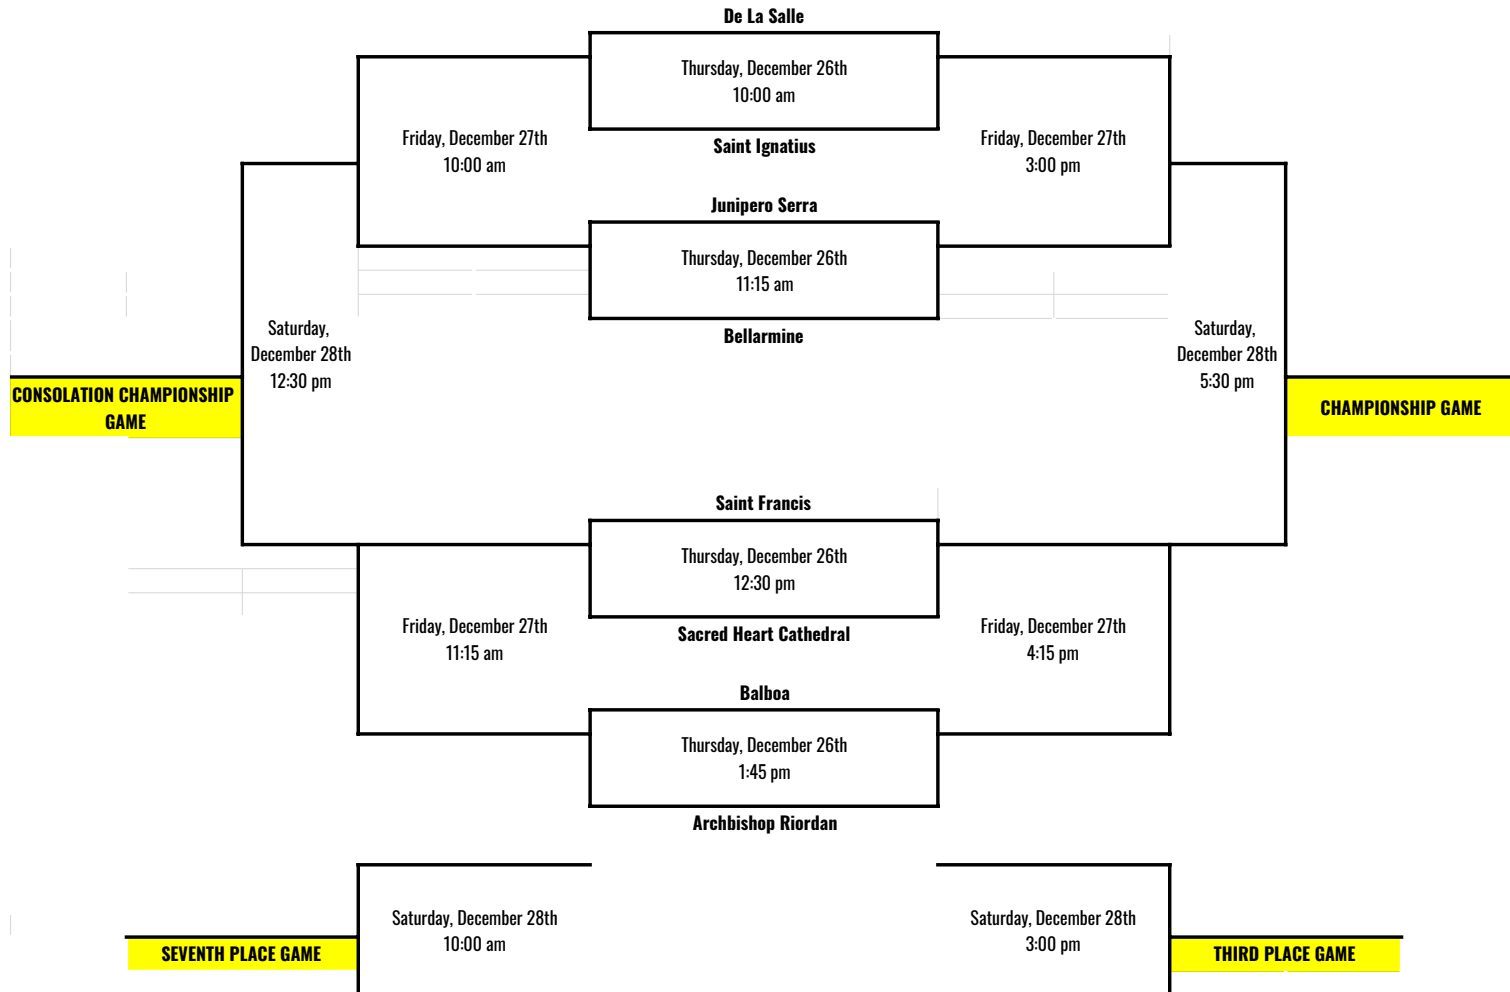

2019 Freshman B Purple and Gold Classic

Team on the bottom of the bracket is the HOME team