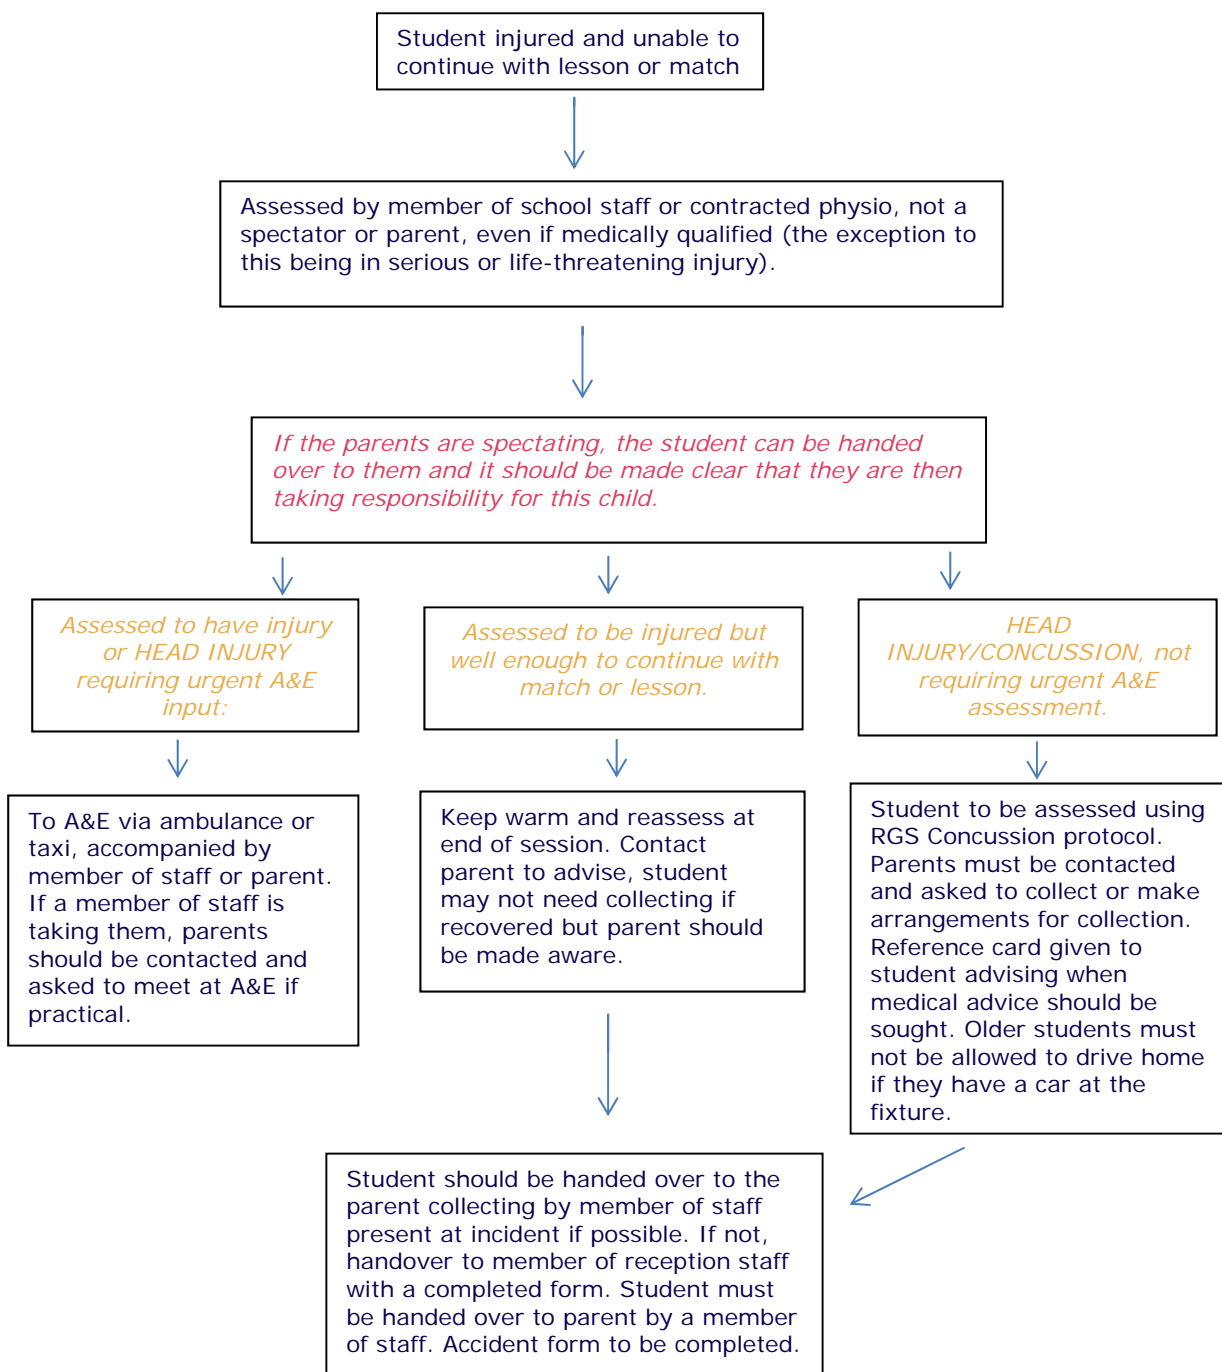

**TREATMENT OF
STUDENTS
SUSTAINING
SPORT INJURIES**

RGS

TREATMENT OF STUDENTS SUSTAINING SPORTS INJURIES

Newcastle upon Tyne Royal Grammar School

If a student is injured during a school lesson or school fixture and is unable to continue, the following procedure should be followed: