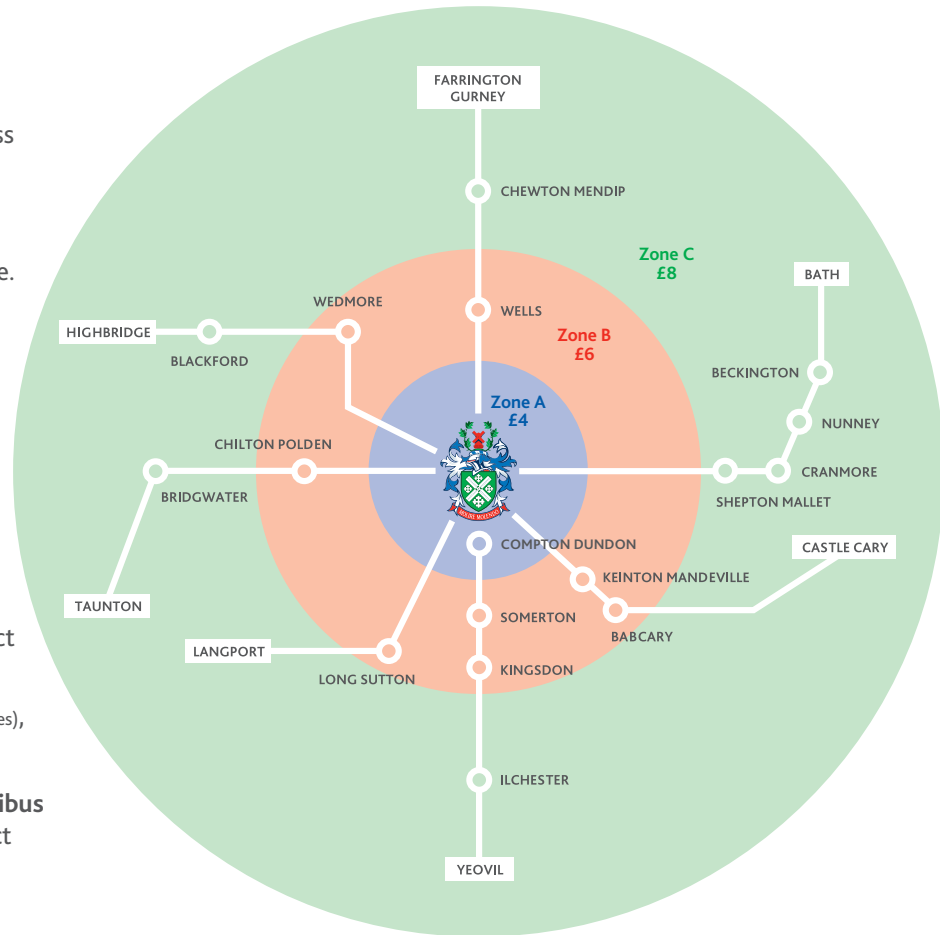

Millfield and Millfield Prep Minibus Service

Millfield has a fantastic minibus service, running across seven routes, available to get you to and from our Senior and Prep Schools.

Our current advertised routes are flexible to cater for our pupils' needs, so talk to us about using this service.

The service is for children age 5 upwards (Year 1). Each minibus has a capacity for 12 passengers so early registration of interest is advised.

- Monday, Tuesday, Thursday and Friday return service (and Wednesday and Saturday mornings) during term time
- Convenient and safe pick up points
- Flexible day choices - pick which days suit you
- DBS cleared experienced drivers, employed by Millfield, who carry a phone for easy parental contact
- Excellent value for money
- Zonal charging (daily return): Zone A - £4 (up to 3.5 miles), Zone B - £6 (up to 10 miles) and Zone 3 - £8 (over 10 miles)

Timetables are available at millfieldschool.com/minibus

For further enquiries or to book a place, please contact Jane Dykes in the Transport Office on **01458 444351** or email dykes.j@millfieldschool.com

Places are available on a first come basis. Please make bookings in advance of each term. If no spaces are available, names will be added to a waiting list. Half a term's notice is required for withdrawing a child from the service.

MILLFIELD