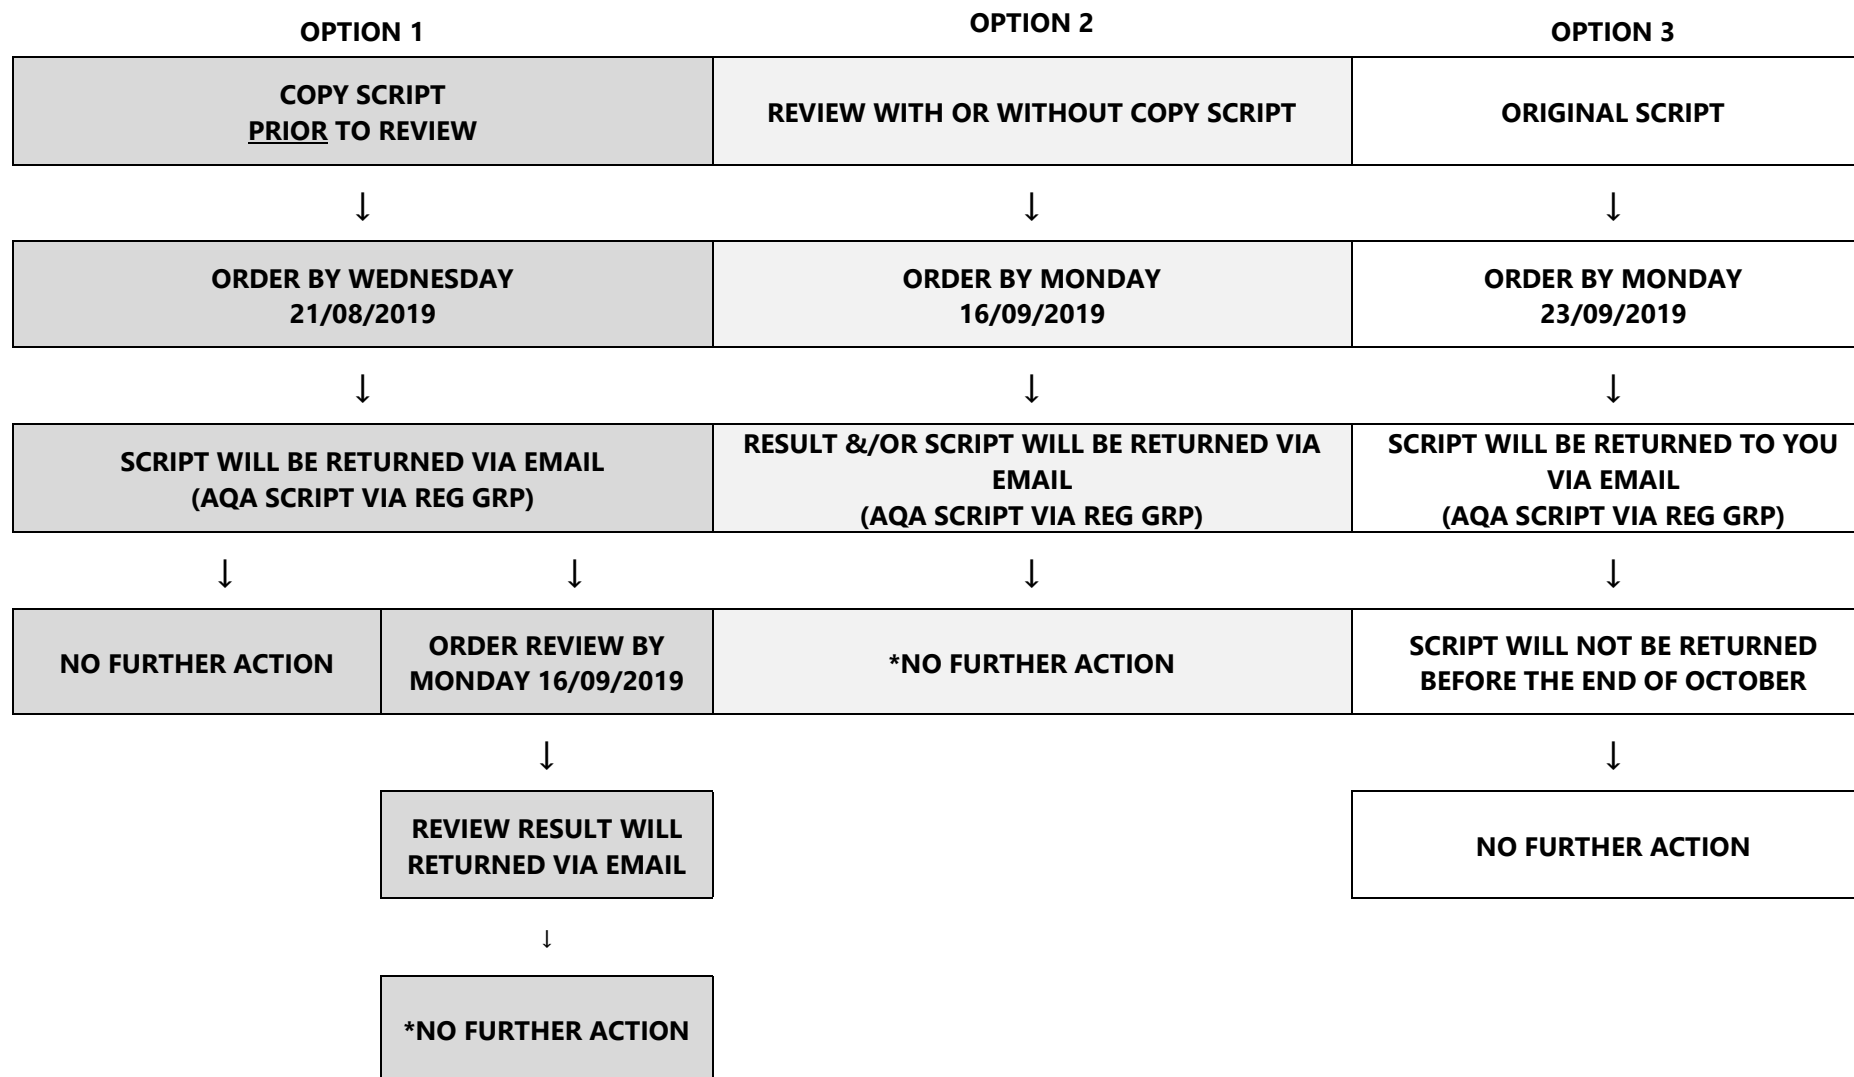

JUNE 2019 EXAM RESULTS - L6 - OPTIONS FOR REMARK/SCRIPTS

*In some circumstances it may be possible to appeal the result of a Review of Marks. Please refer to the MCB External Examinations Internal Appeals Policy available on the College website.

Forms to process any of the options above can be found in the Whitla Hall on Thursday 15/08 and in reception thereafter. Only requests for U6 will be processed on Thursday 15/08 & Friday 16/08 in K2½. L6 applications will processed from Monday 20/08. Students must bring their statement of results for referencing purposes along with the appropriate monies.