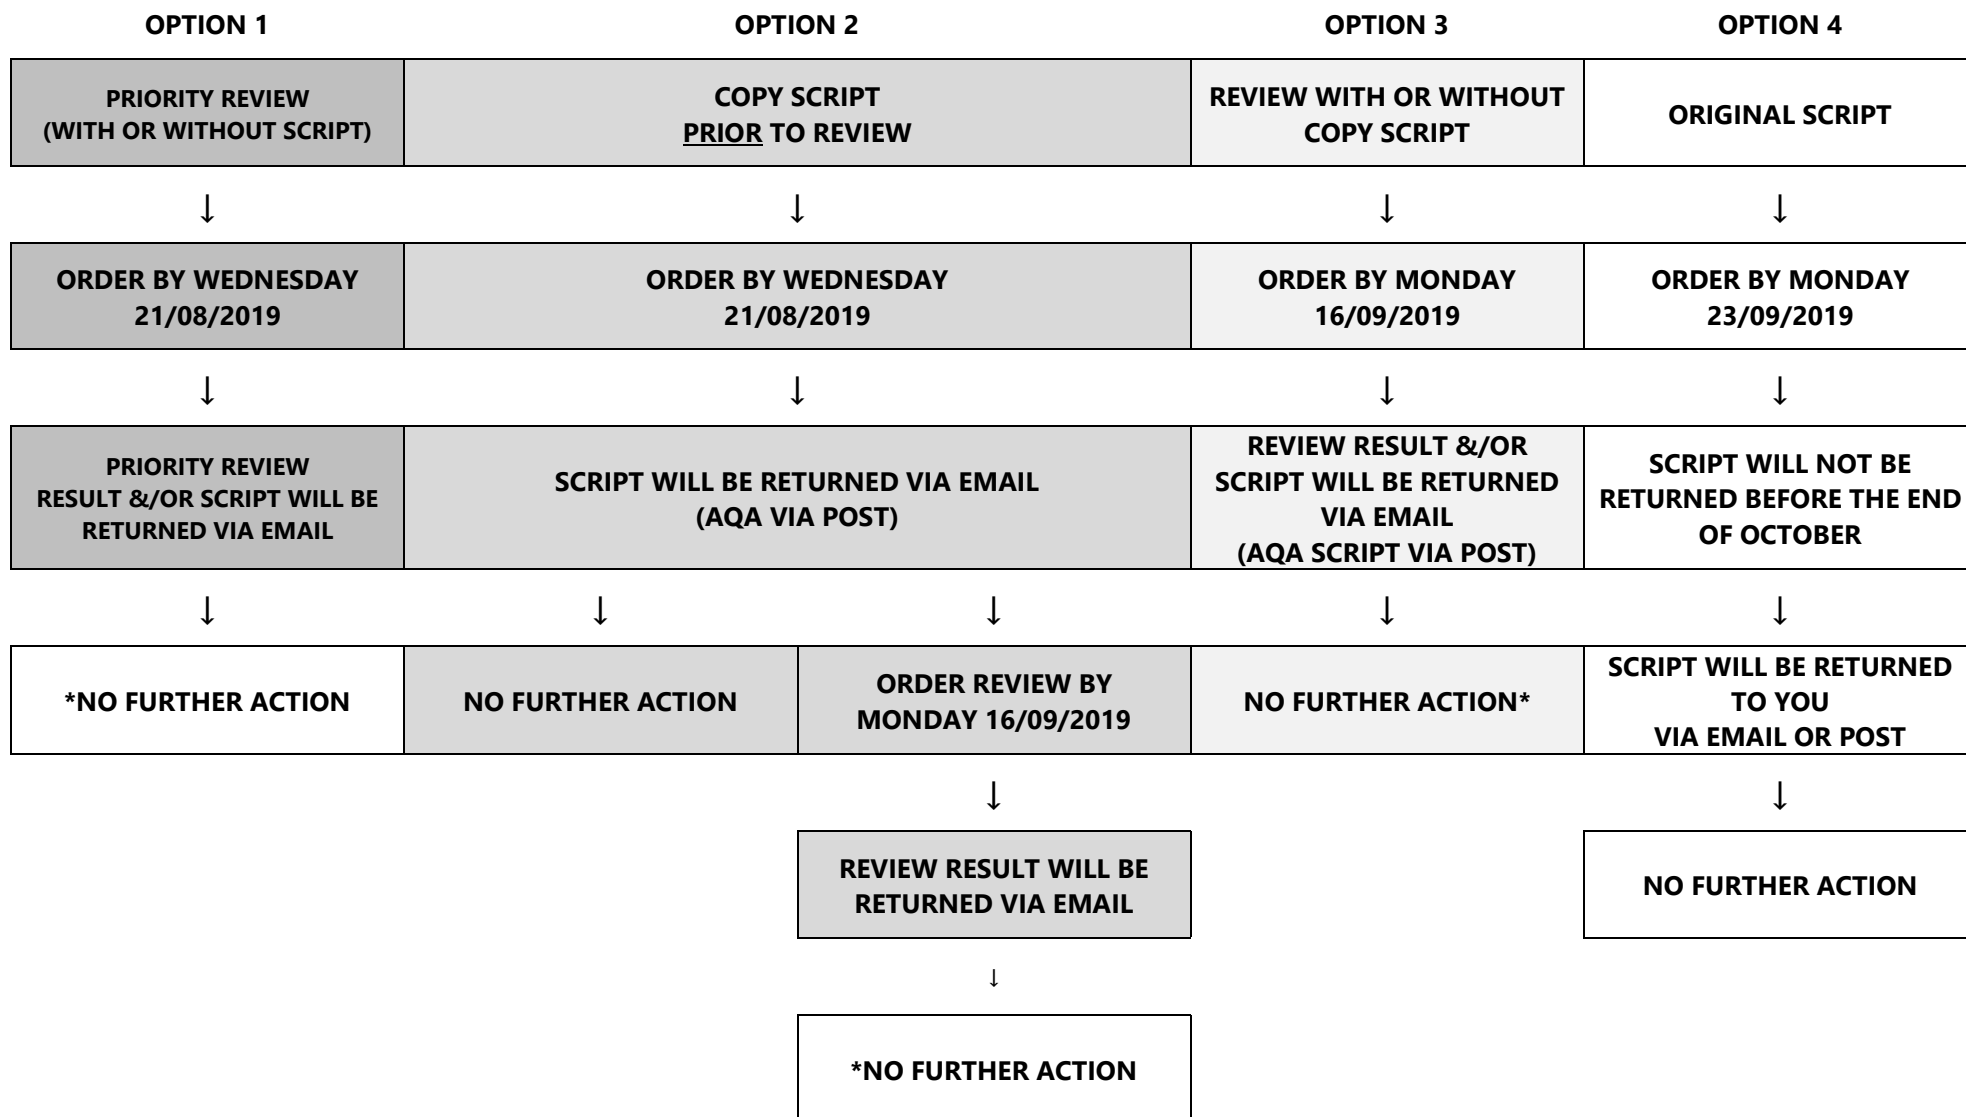

JUNE 2019 EXAM RESULTS - U6 - OPTIONS FOR REMARK/SCRIPTS

*In some circumstances it may be possible to appeal the result of a Review of Marks. Please refer to the MCB External Examinations Internal Appeals Policy available on the College website.

Forms to process any of the options above can be found in the Whitla Hall on Thursday 15/08 and in reception thereafter. Only requests for U6 will be processed on Thursday 15/08 & Friday 16/08 in K2½. L6 applications will be processed from Monday 20/08. Students must bring their statement of results for referencing purposes along with the appropriate monies.