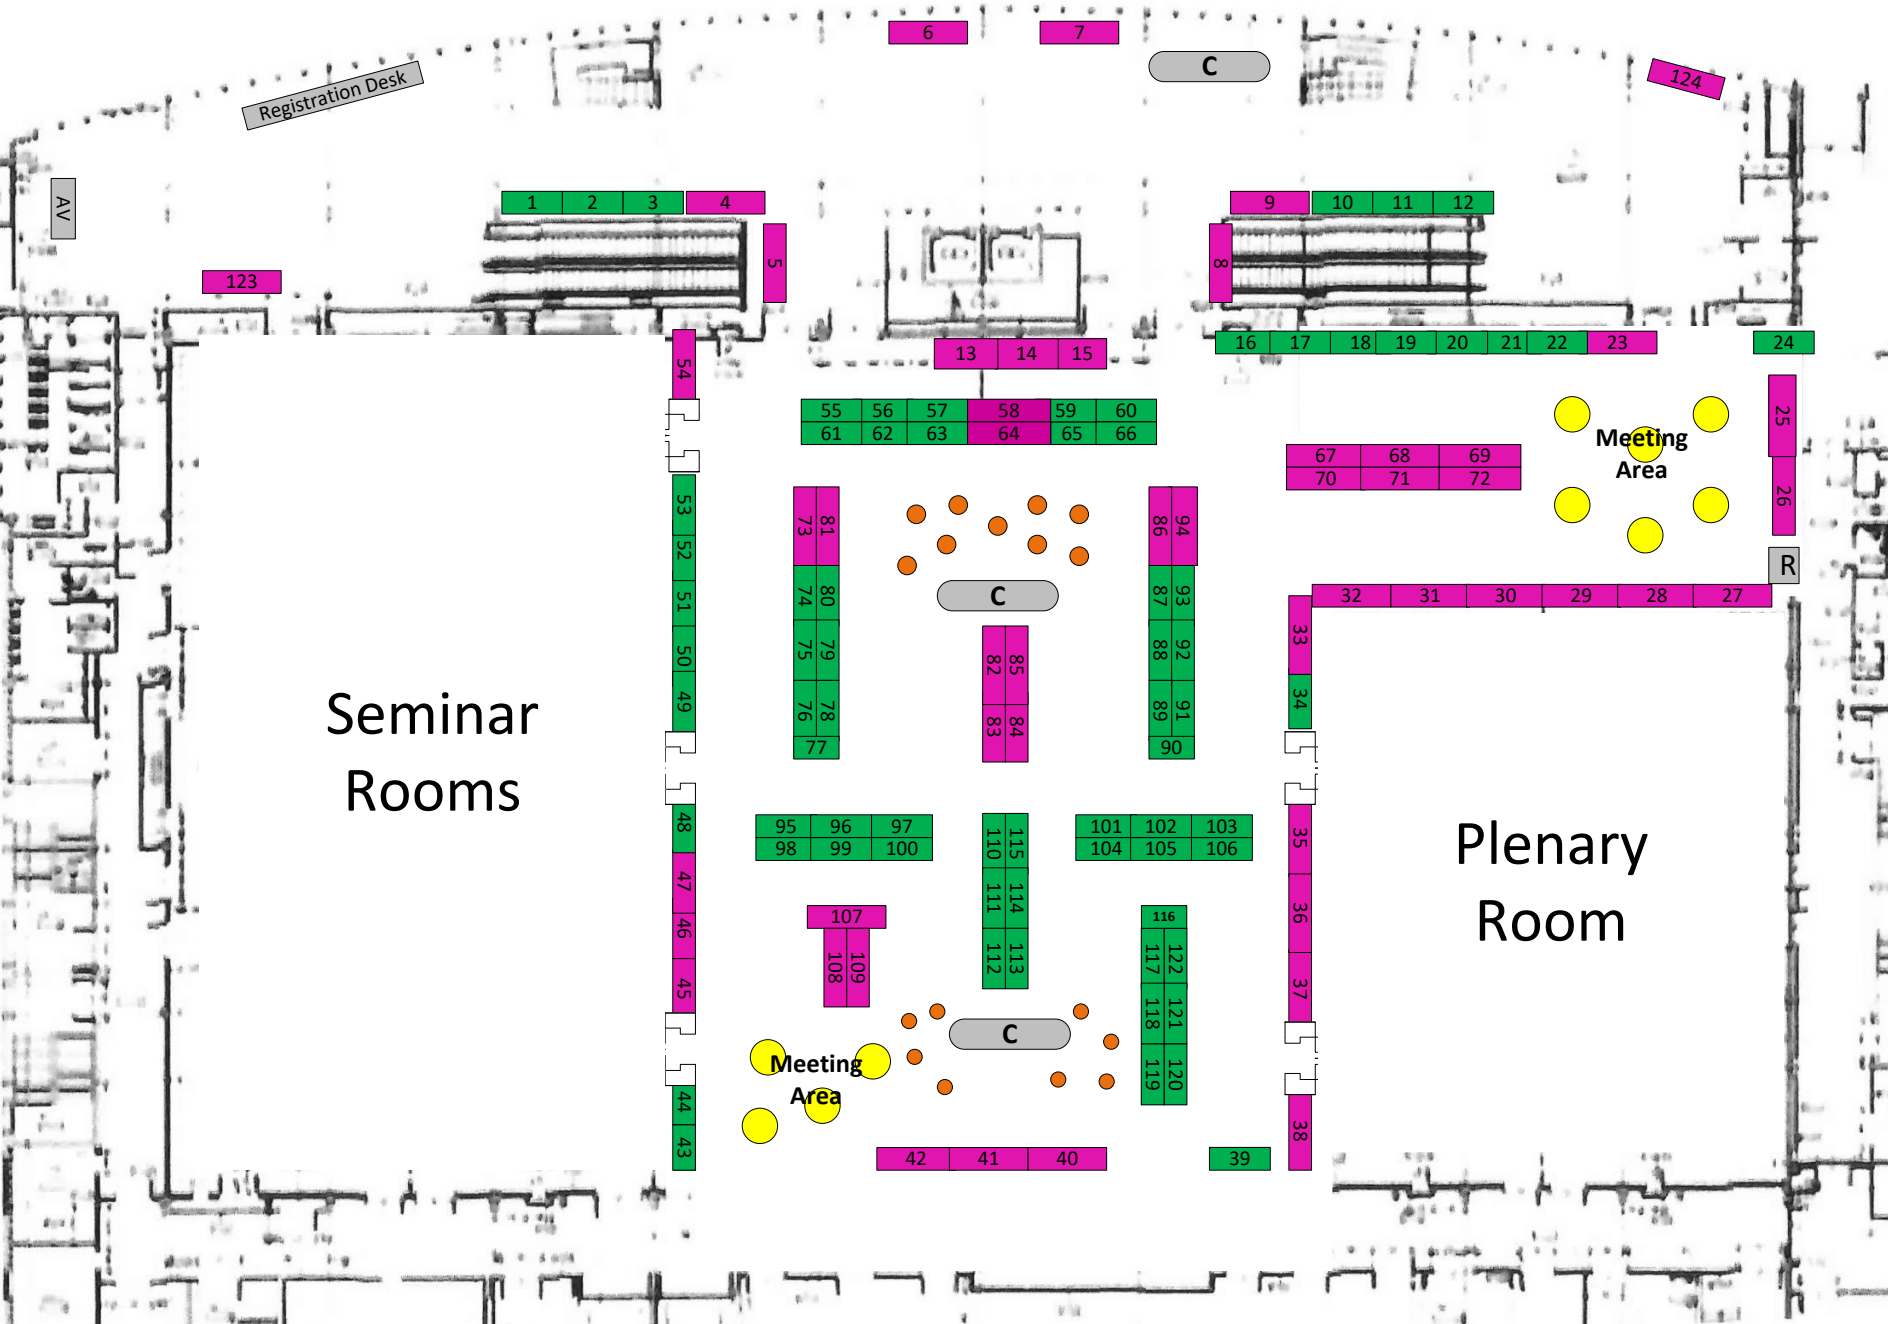

COBIS Annual Conference 2020 – Exhibition Floorplan

Key

- 3m x 1m
- 2m x 1m
- C Catering Station
- Meeting Area
- Poseur table
- R Refreshments

Seminar Rooms

Plenary Room

Not to Scale