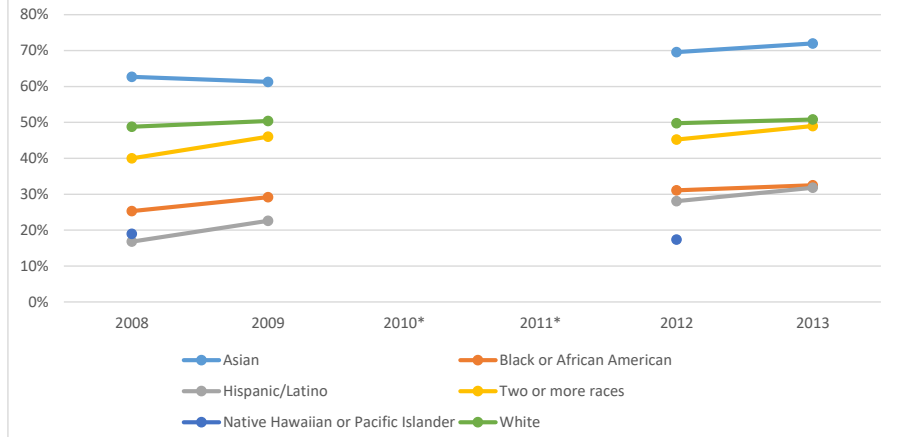

Percent of BSD High School Graduates With Associate's Degrees or Higher Within 6 Years

Percent of BSD High School Graduates with Associate's Degrees or Higher Within 6 Years

BSD Graduates With an Associate's Degree or Higher Within 6 Years

	2008	2009	2010	2011	2012	2013
Percent	44%	47%	48%	47%	48%	50%
Total In the Class	2490	2480	2410	2458	2425	2393

Race/ Ethnicity

	2008	2009	2010*	2011*	2012	2013
American Indian or Native Alaskan	27%					
Asian	63%	61%			70%	72%
Black or African American	25%	29%			31%	33%
Hispanic/Latino	17%	23%			28%	32%
Two or more races	40%	46%			45%	49%
Native Hawaiian or Pacific Islander	19%				17%	
White	49%	50%			50%	51%