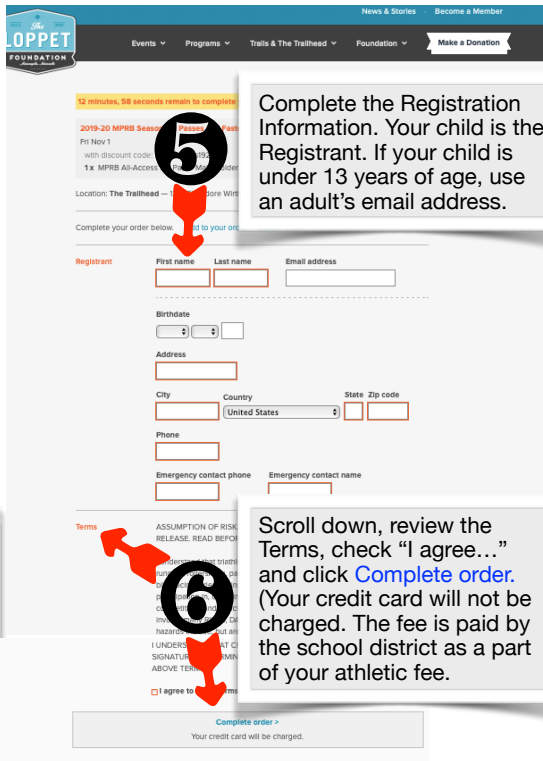

1

Go to the Wirth/Loppet website for ski passes: bit.ly/hopwirth

2

Enter our discount code: **SLPSkis1920** and click **Apply**

3

Indicate the number of SLP/StA skiers in your family for the first choice -MPRB All Access Ski Pass-Main Holder \$0.00

4

Click **Continue**

5

Complete the Registration Information. Your child is the Registrant. If your child is under 13 years of age, use an adult's email address.

6

Scroll down, review the Terms, check "I agree..." and click **Complete order**. (Your credit card will not be charged. The fee is paid by the school district as a part of your athletic fee.)