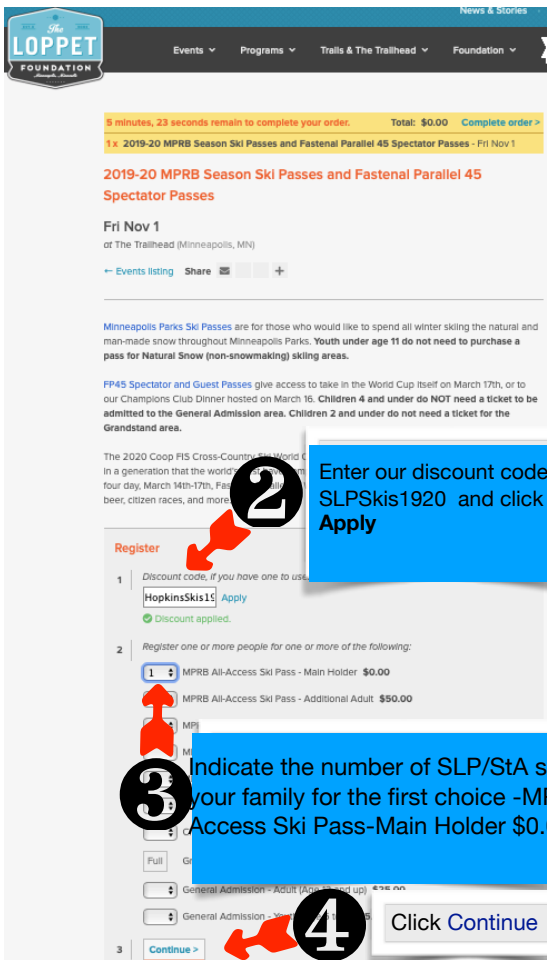

SLP/StA Nordic: Theodore Wirth Ski Pass

Your child will need a ski pass for Wirth Park. The ski pass cost is covered by the athletic fee you paid, but an adult family member needs to register for your child's pass.

1

Go to the Wirth/Loppet website for ski passes: bit.ly/hopwirth

2

Enter our discount code: **SLPSkis1920** and click **Apply**

3

Indicate the number of SLP/StA skiers in your family for the first choice -MPRB All Access Ski Pass-Main Holder \$0.00