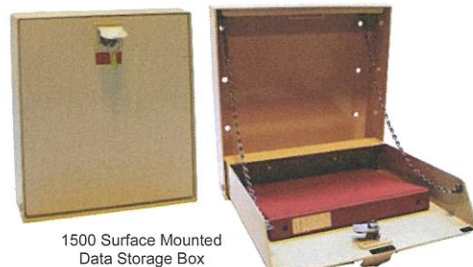

1500 Surface Mounted Data Storage Box

EAS MODEL 1500 DATA STORAGE BOX

Data Storage   15"H x 14"W x 3 1/2" D

Stock#	Color	Price
1500-1	Almond	$399.00
Shipping & Handling		$29.00 per unit

KEY TAGS

Custom made to your request
(examples shown to the left)

Stock#	Description	Price
CKT	Yellow custom key tags	$5.00
PKT	Fiber tags-pkg. of 10	$5.00
101	Fire Dept. Alert Decal	$2.00