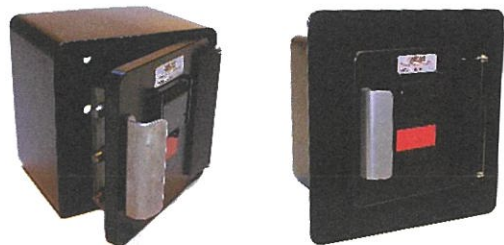

EAS MODEL 5000 SURFACE MOUNTED KEY BOX

10 Key capacity 5"H x 4"W x 3 1/4"D

Stock#	Color	Price
5000-1	Black	\$249.00
5000-2	Brown	\$259.00
5000-3	Gray	\$259.00
5000TS-4	Black w/ tamper switch	\$269.00
5000TS-5	Brown w/ tamper switch	\$289.00
5000TS-6	Gray w/ tamper switch	\$289.00
Shipping & Handling		\$19.00 per unit

EAS MODEL 5000R RECESSED MOUNTED KEY BOX

10 Key capacity 5"H x 4"W x 3 1/4"D with 7" x 7" flange

Stock#	Color	Price
5000R-1	Black	\$289.00
5000R-2	Brown	\$299.00
5000R-3	Gray	\$299.00
5000RTS-4	Black w/ tamper switch	\$309.00
5000RTS-5	Brown w/ tamper switch	\$329.00
5000RTS-6	Gray w/ tamper switch	\$329.00
5000RMK	Recessed Mounting kit (For new construction only)	\$79.00
Shipping & Handling		\$19.00 per unit

6000 Surface Mounted Hinged Door 6000R Recessed Mounted Hinged Door

EAS MODEL 6000 SURFACE MOUNTED KEY VAULT

55 Key capacity 7"H x 7"W x 5"D

Stock#	Color	Price
6000-1	Black	\$419.00
6000TS-4	Black w/ tamper switch	\$459.00
6000DL	Dual lock option (available on all 6000 series boxes)	\$99.00
Shipping & Handling		\$29.00 per unit