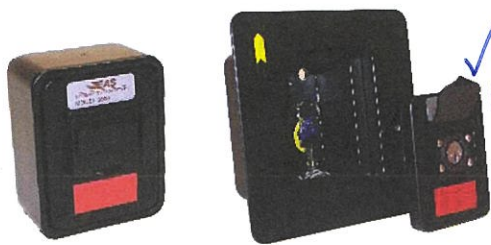

PRICE LIST Prices and availability subject to change Email: easkeybox@aol.com Tel: 401-295-7707 Fax: 401-295-7708 www.easkeybox.com

Commercial

5000 Surface Mounted Lift Off Door   5000R Recessed Mounted Lift Off Door

EAS MODEL 5000 SURFACE MOUNTED KEY BOX

10 Key capacity   5"H x 4"W x 3 1/4"D

Stock#	Color	Price
5000-1	Black	$249.00
5000-2	Brown	$259.00
5000-3	Gray	$259.00
5000TS-4	Black w/ tamper switch	$269.00
5000TS-5	Brown w/ tamper switch	$289.00
5000TS-6	Gray w/ tamper switch	$289.00
Shipping & Handling		$19.00 per unit

EAS MODEL 5000R RECESSED MOUNTED KEY BOX

10 Key capacity   5"H x 4"W x 3 1/4"D with 7" x 7" flange

Stock#	Color	Price
5000R-1	Black	$289.00
5000R-2	Brown	$299.00
5000R-3	Gray	$299.00
5000RTS-4	Black w/ tamper switch	$309.00
5000RTS-5	Brown w/ tamper switch	$329.00
5000RTS-6	Gray w/ tamper switch	$329.00
5000RMK	Recessed Mounting kit (For new construction only)	$79.00
Shipping & Handling		$19.00 per unit