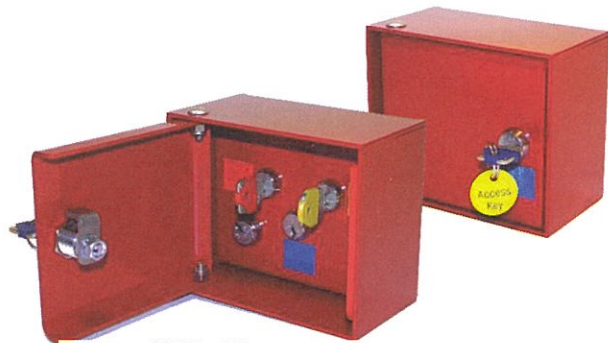

2800 Truck Box

EAS MODEL 2800 TRUCK BOX

Fire Department use only   Apparatus key capture device

Stock#	Color	Price
2800	Red	$279.00
Shipping & Handling		$19.00 per unit

Residential