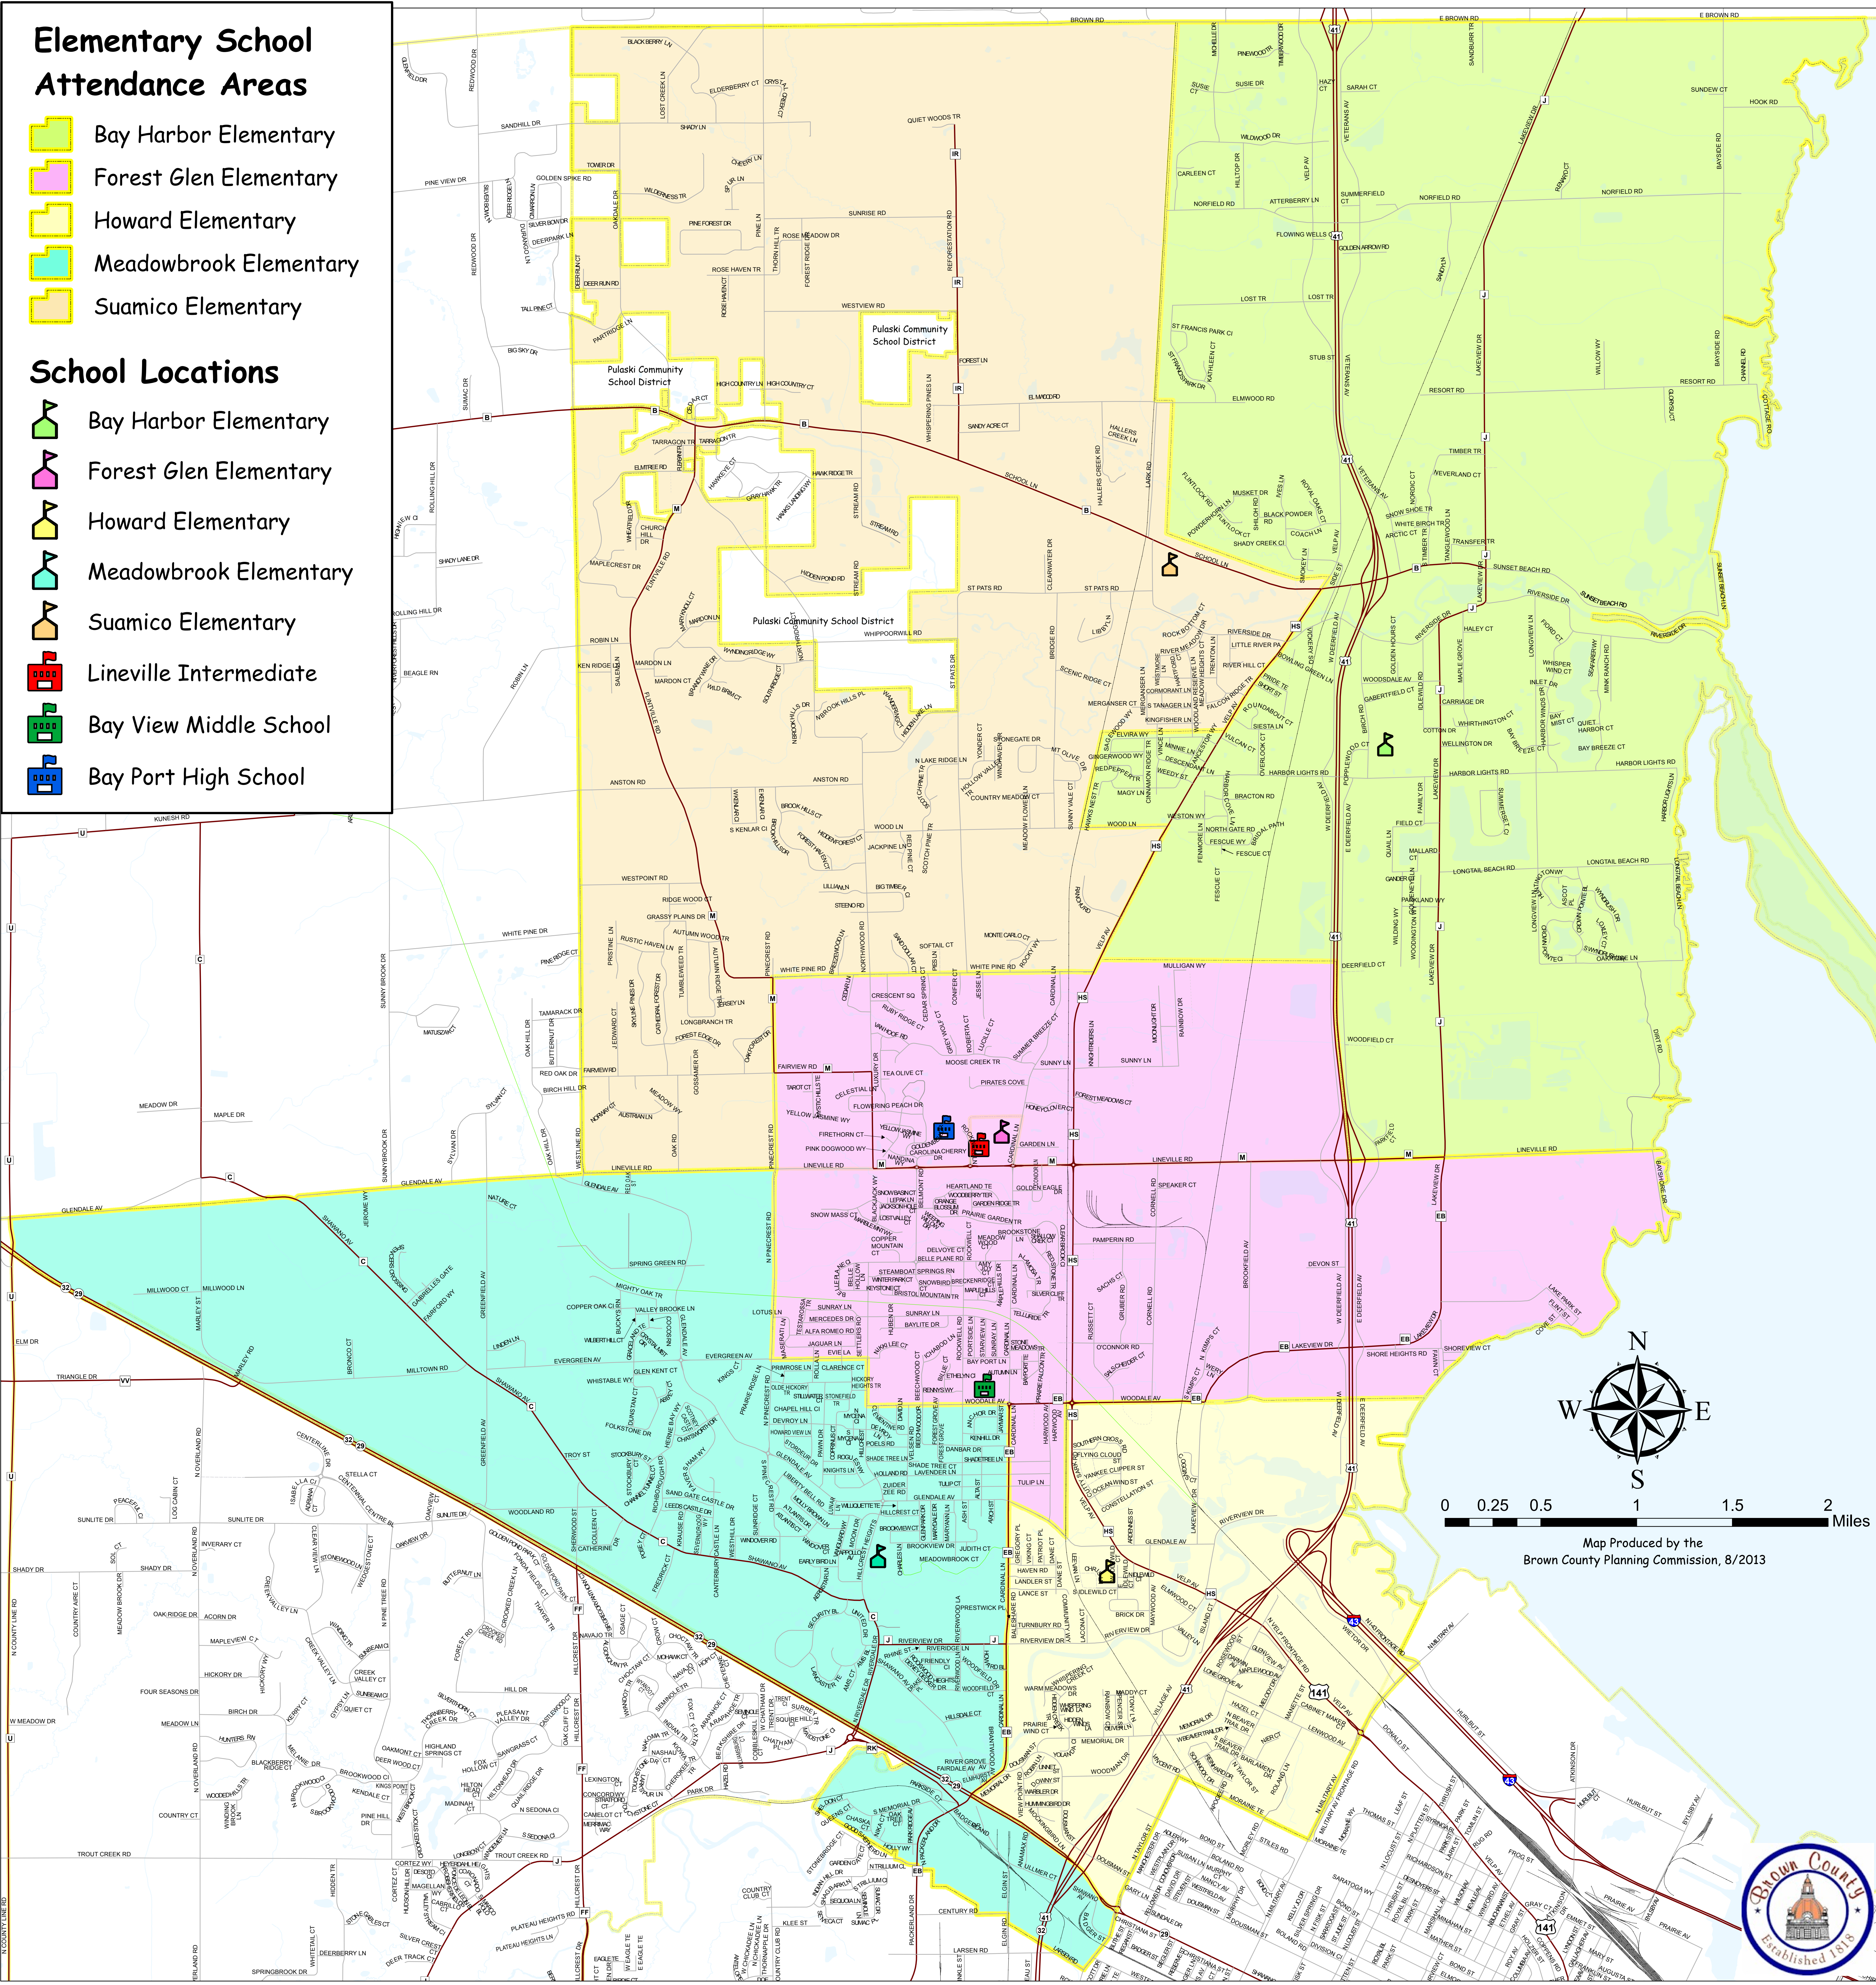

HOWARD-SUAMICO
SCHOOL DISTRICT
SERVING • LEARNING • ACHIEVING • TOGETHER

Elementary School Attendance Areas

Howard-Suamico School District

Elementary School Attendance Areas

-  Bay Harbor Elementary
-  Forest Glen Elementary
-  Howard Elementary
-  Meadowbrook Elementary
-  Suamico Elementary

School Locations

-  Bay Harbor Elementary
-  Forest Glen Elementary
-  Howard Elementary
-  Meadowbrook Elementary
-  Suamico Elementary
-  Lineville Intermediate
-  Bay View Middle School
-  Bay Port High School

0 0.25 0.5 1 1.5 2 Miles

Map Produced by the
Brown County Planning Commission, 8/2013