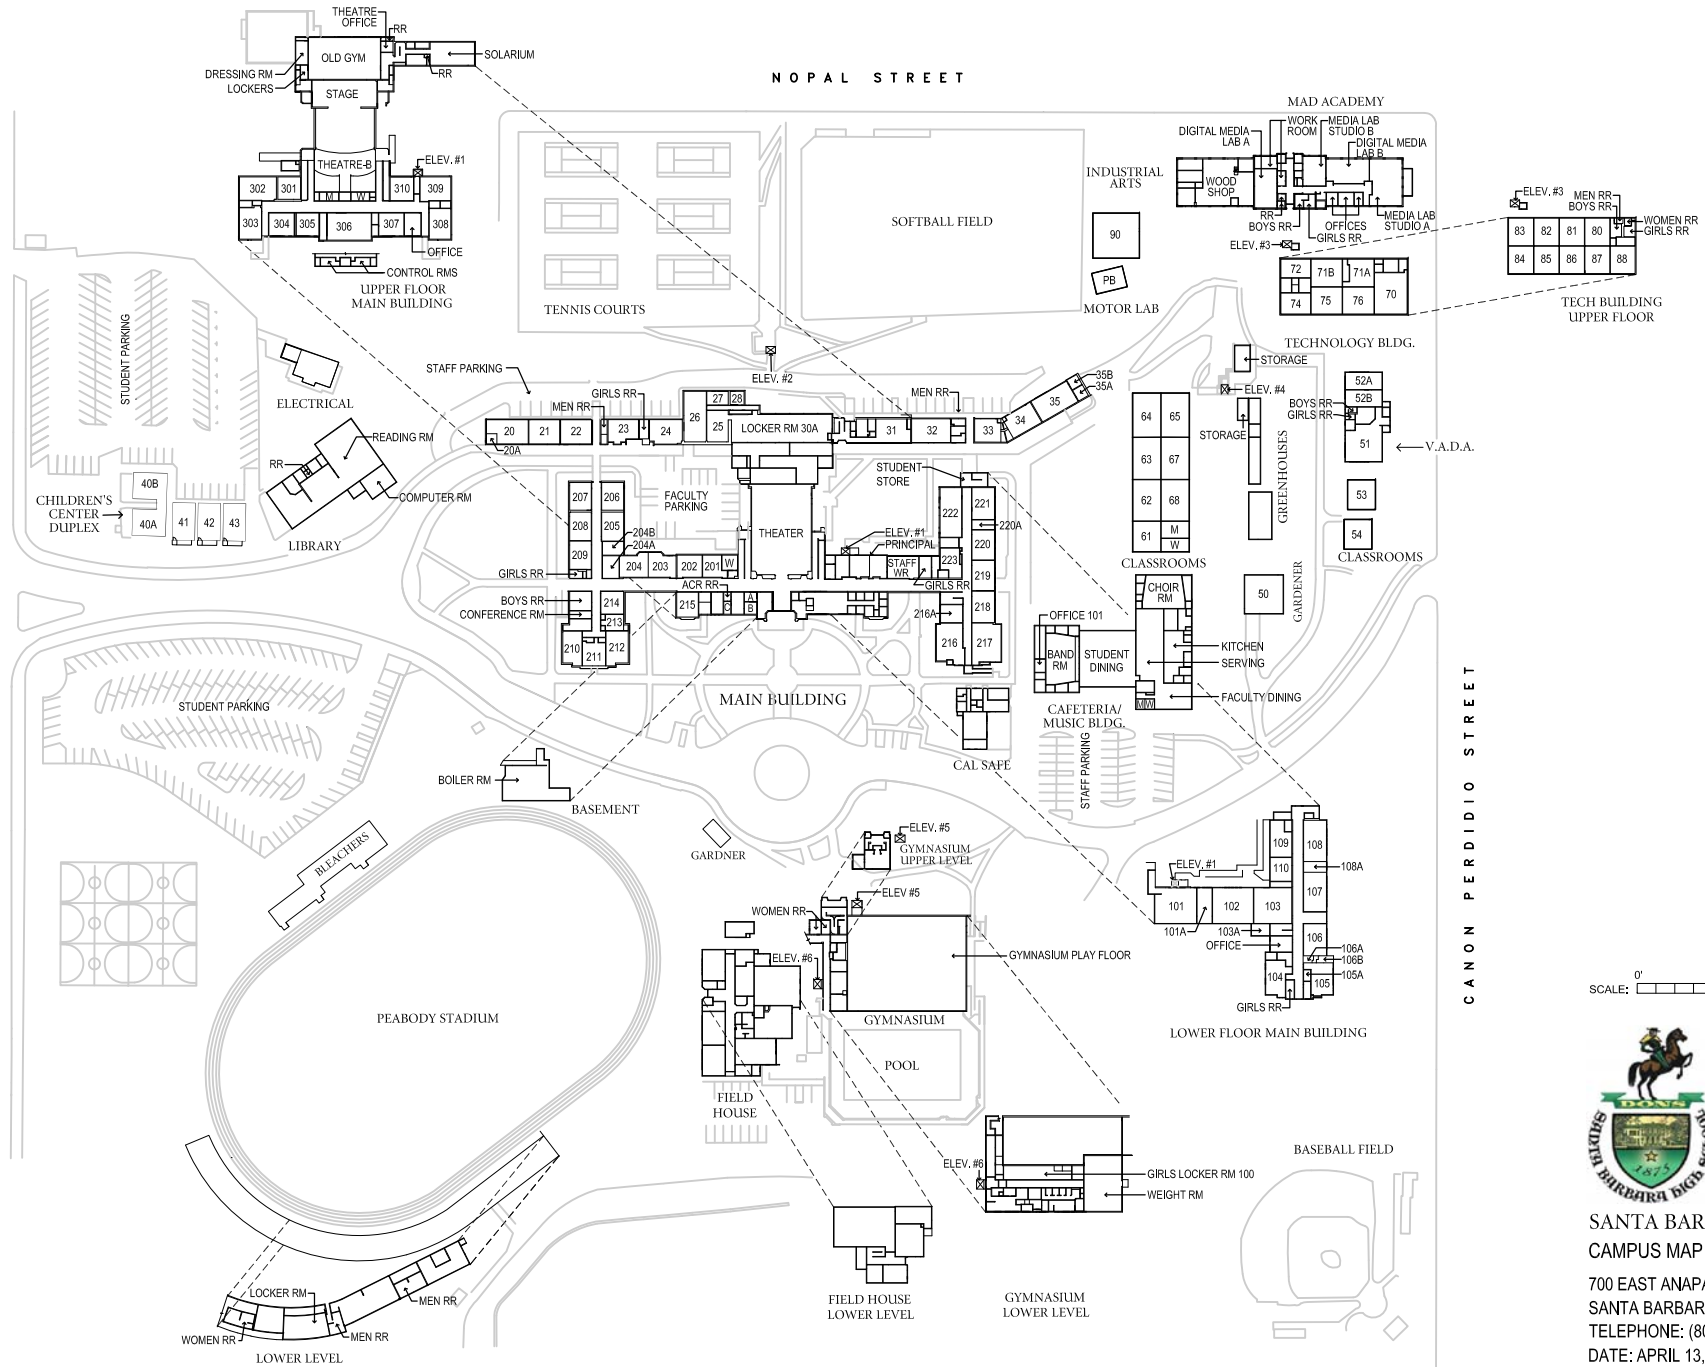

NOPAL STREET

ANAPAMU STREET

CANON PERDIDIO STREET

SCALE: 0' 80' 160'

SANTA BARBARA HIGH SCHOOL
 CAMPUS MAP
 700 EAST ANAPAMU STREET
 SANTA BARBARA, CA 93103
 TELEPHONE: (805) 966-9101
 DATE: APRIL 13, 2015