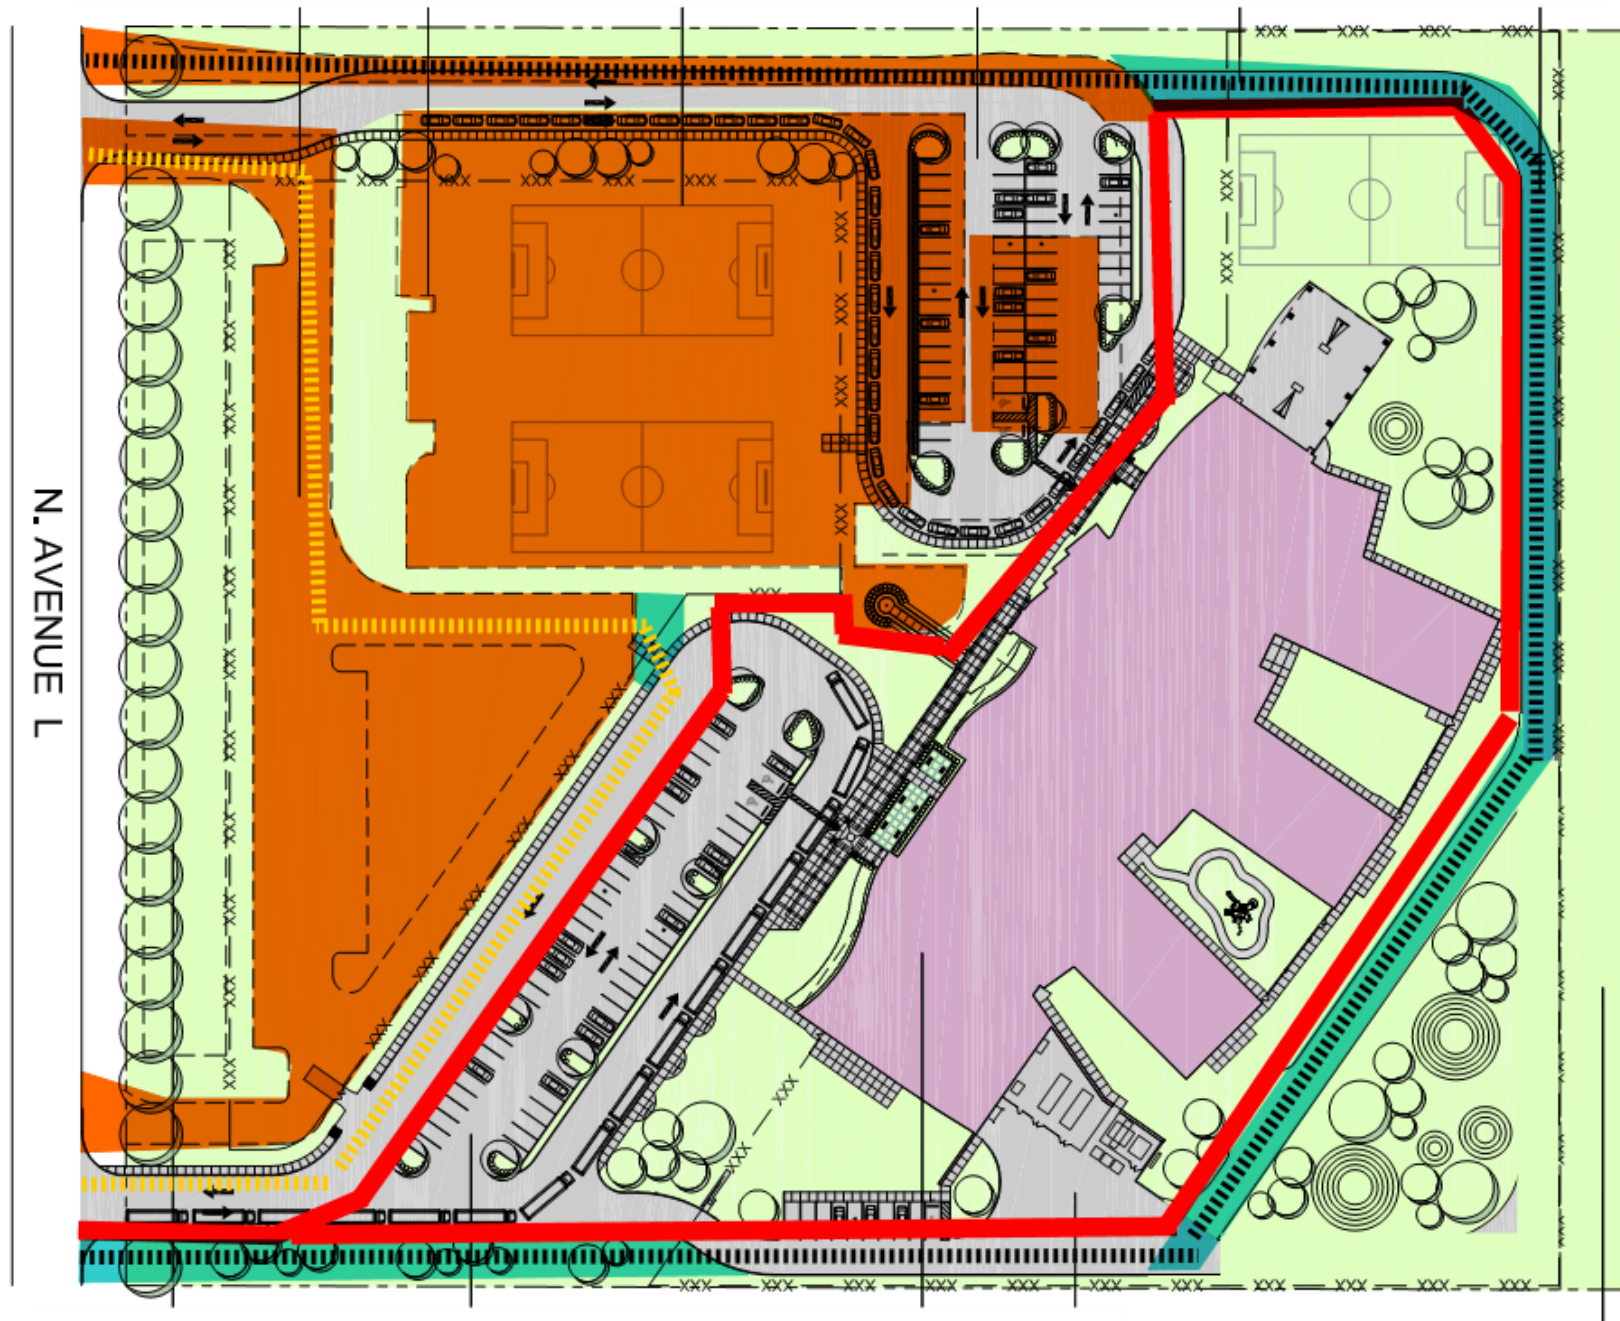

La Porte Independent School District
Facility Committee Update
March 10, 2015

College Park Elementary School Summer 2015

- NEW COVERED PLAY
-SUMMER TO DEC 2015
- RENOVATE EXISTING BUILDING
-SUMMER 2015

- NEW DRIVE AND ADMIN.
-SPRING TO OCT 2015
- NEW GYM
-MAY TO DEC 2015

Lomax Junior High School Summer 2015

Lomax Elementary School

Construction New Building
- Spring 2015 thru Summer 2016

Baker 6th Grade Campus

Construction New Building
- Spring 2015 thru Summer 2016

La Porte Junior High Renovation

General Renovation -
Summer 2015

New Gym Building – Spring
2015 to Fall 2016

Demo Existing Gym and New Courtyard –
Fall 2016 to Early Spring 2016

La Porte Elementary School

Renovations – Summer 2015

. F ST.