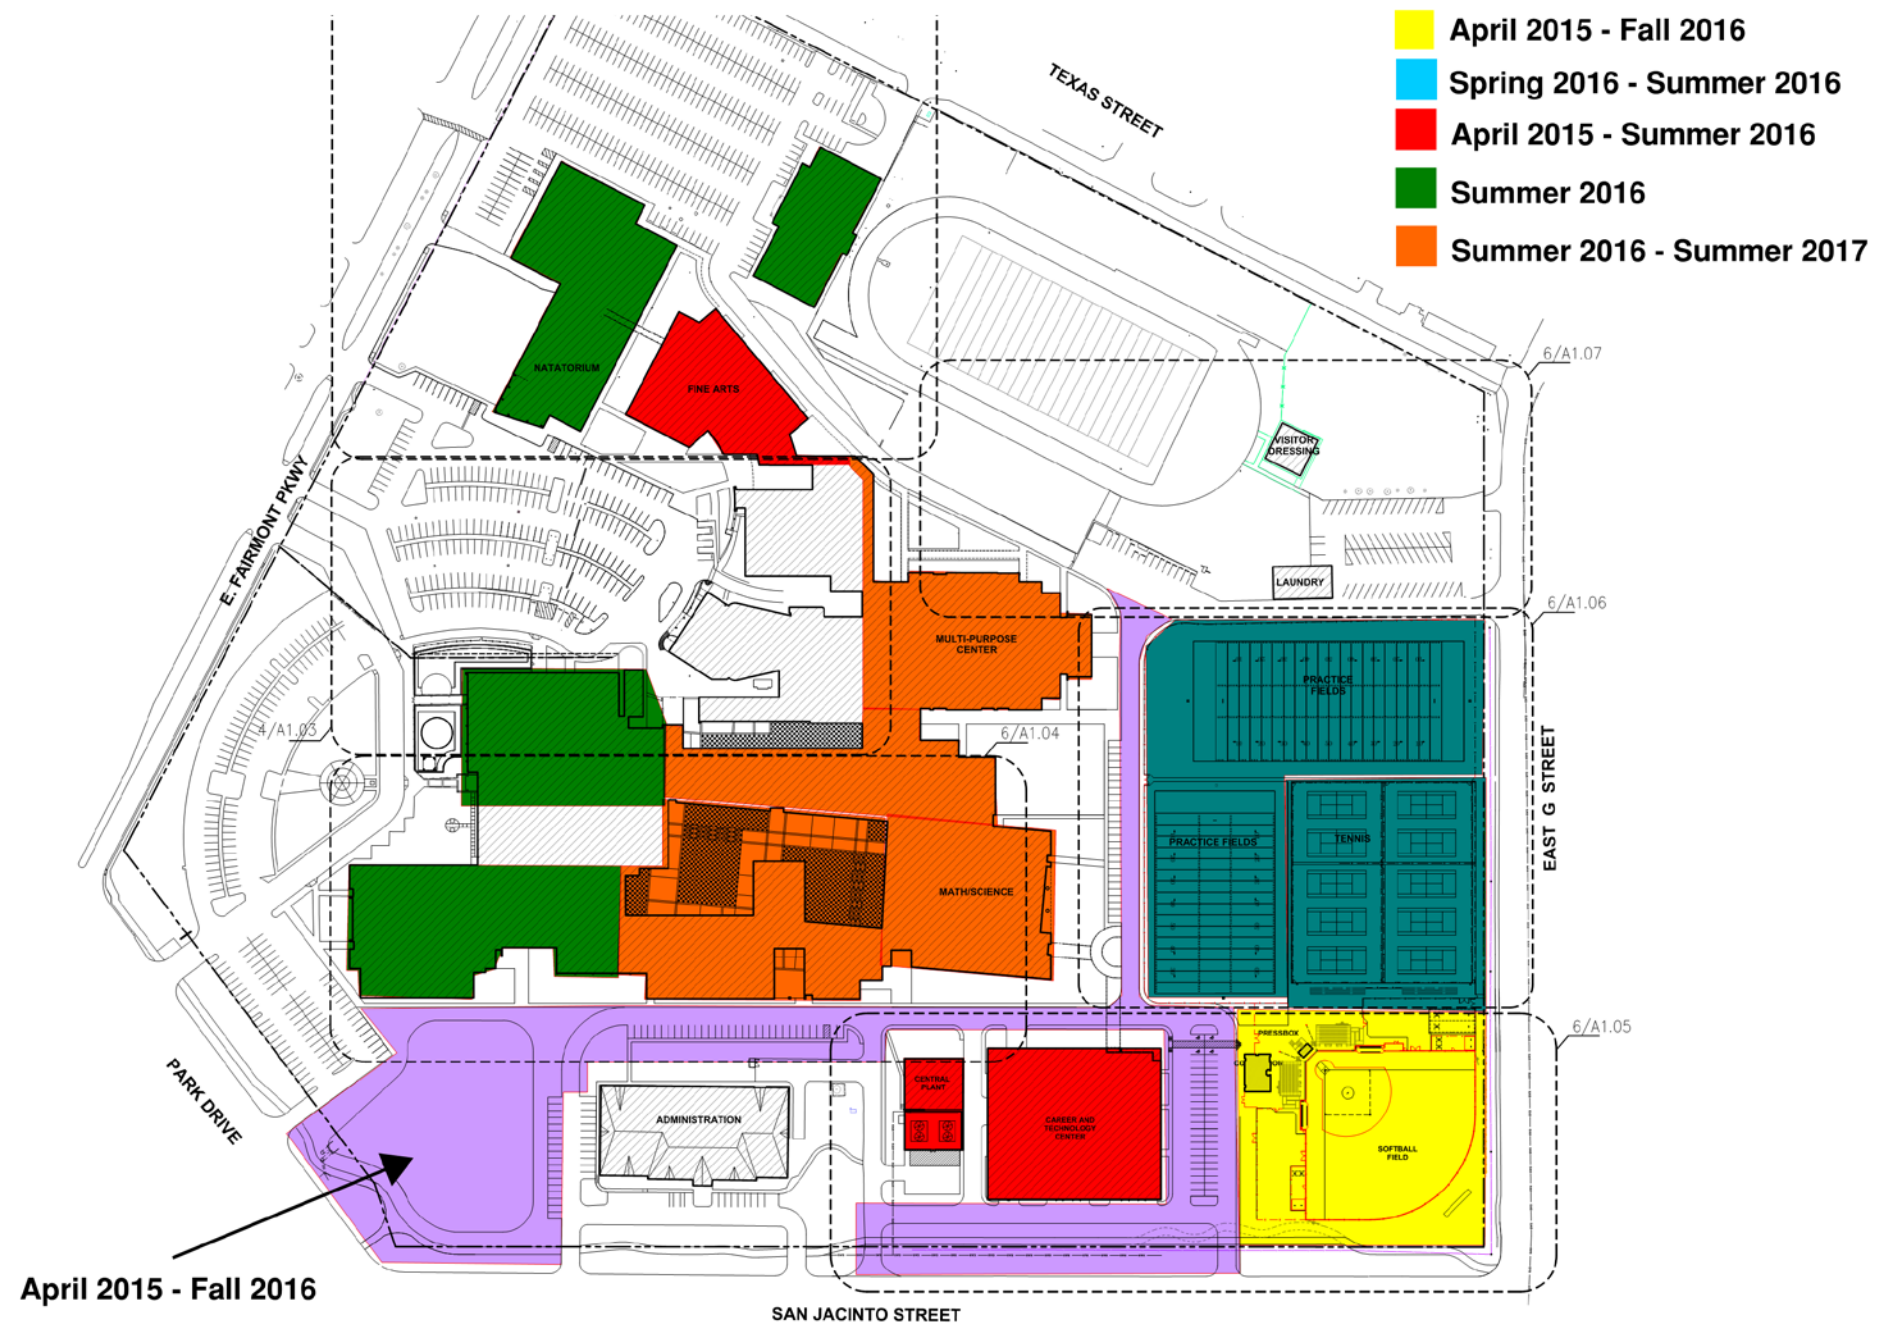

General Renovation -
Summer 2015

New Gym Building – Spring
2015 to Fall 2016

Demo Existing Gym and New Courtyard –
Fall 2016 to Early Spring 2016

La Porte Elementary School

Renovations – Summer 2015

. F ST.

La Porte High School Reconstruction

April 2015 - Fall 2016

ID	Task Mode	Task Name	Duration	2015												2016												2017											
				D	J	F	M	A	M	J	J	A	S	O	N	D	J	F	M	A	M	J	J	A	S	O	N	D	J	F	M	A	M	J	J	A			
12		Lomax Elementary School	460 days	[Blue bar spanning from Dec 2015 to Sep 2016]																																			
1		La Porte High School	645 days	[Blue bar spanning from Dec 2015 to Sep 2017]																																			
15		Baker 6th Grade Center	341 days	[Blue bar spanning from May 2016 to Sep 2017]																																			
18		La Porte Junior High School	166 days	[Blue bar spanning from May 2016 to Oct 2016]																																			
25		College Park Elementary School	166 days	[Blue bar spanning from May 2016 to Oct 2016]																																			
21		La Porte Elementary School	55 days	[Blue bar spanning from Jun 2016 to Jul 2016]																																			
23		Lomax Junior High School	55 days	[Blue bar spanning from Jun 2016 to Jul 2016]																																			
28		Bayshore Elementary School	55 days	[Blue bar spanning from Aug 2016 to Sep 2016]																																			
30		Heritage Elementary School	55 days	[Blue bar spanning from Aug 2016 to Sep 2016]																																			
32		Jennie Reid Elementary School	55 days	[Blue bar spanning from Aug 2016 to Sep 2016]																																			
34		Rizzuto Elementary School	55 days	[Blue bar spanning from Aug 2016 to Sep 2016]																																			
36		De Walt Alternative Campus	55 days	[Blue bar spanning from Aug 2016 to Sep 2016]																																			