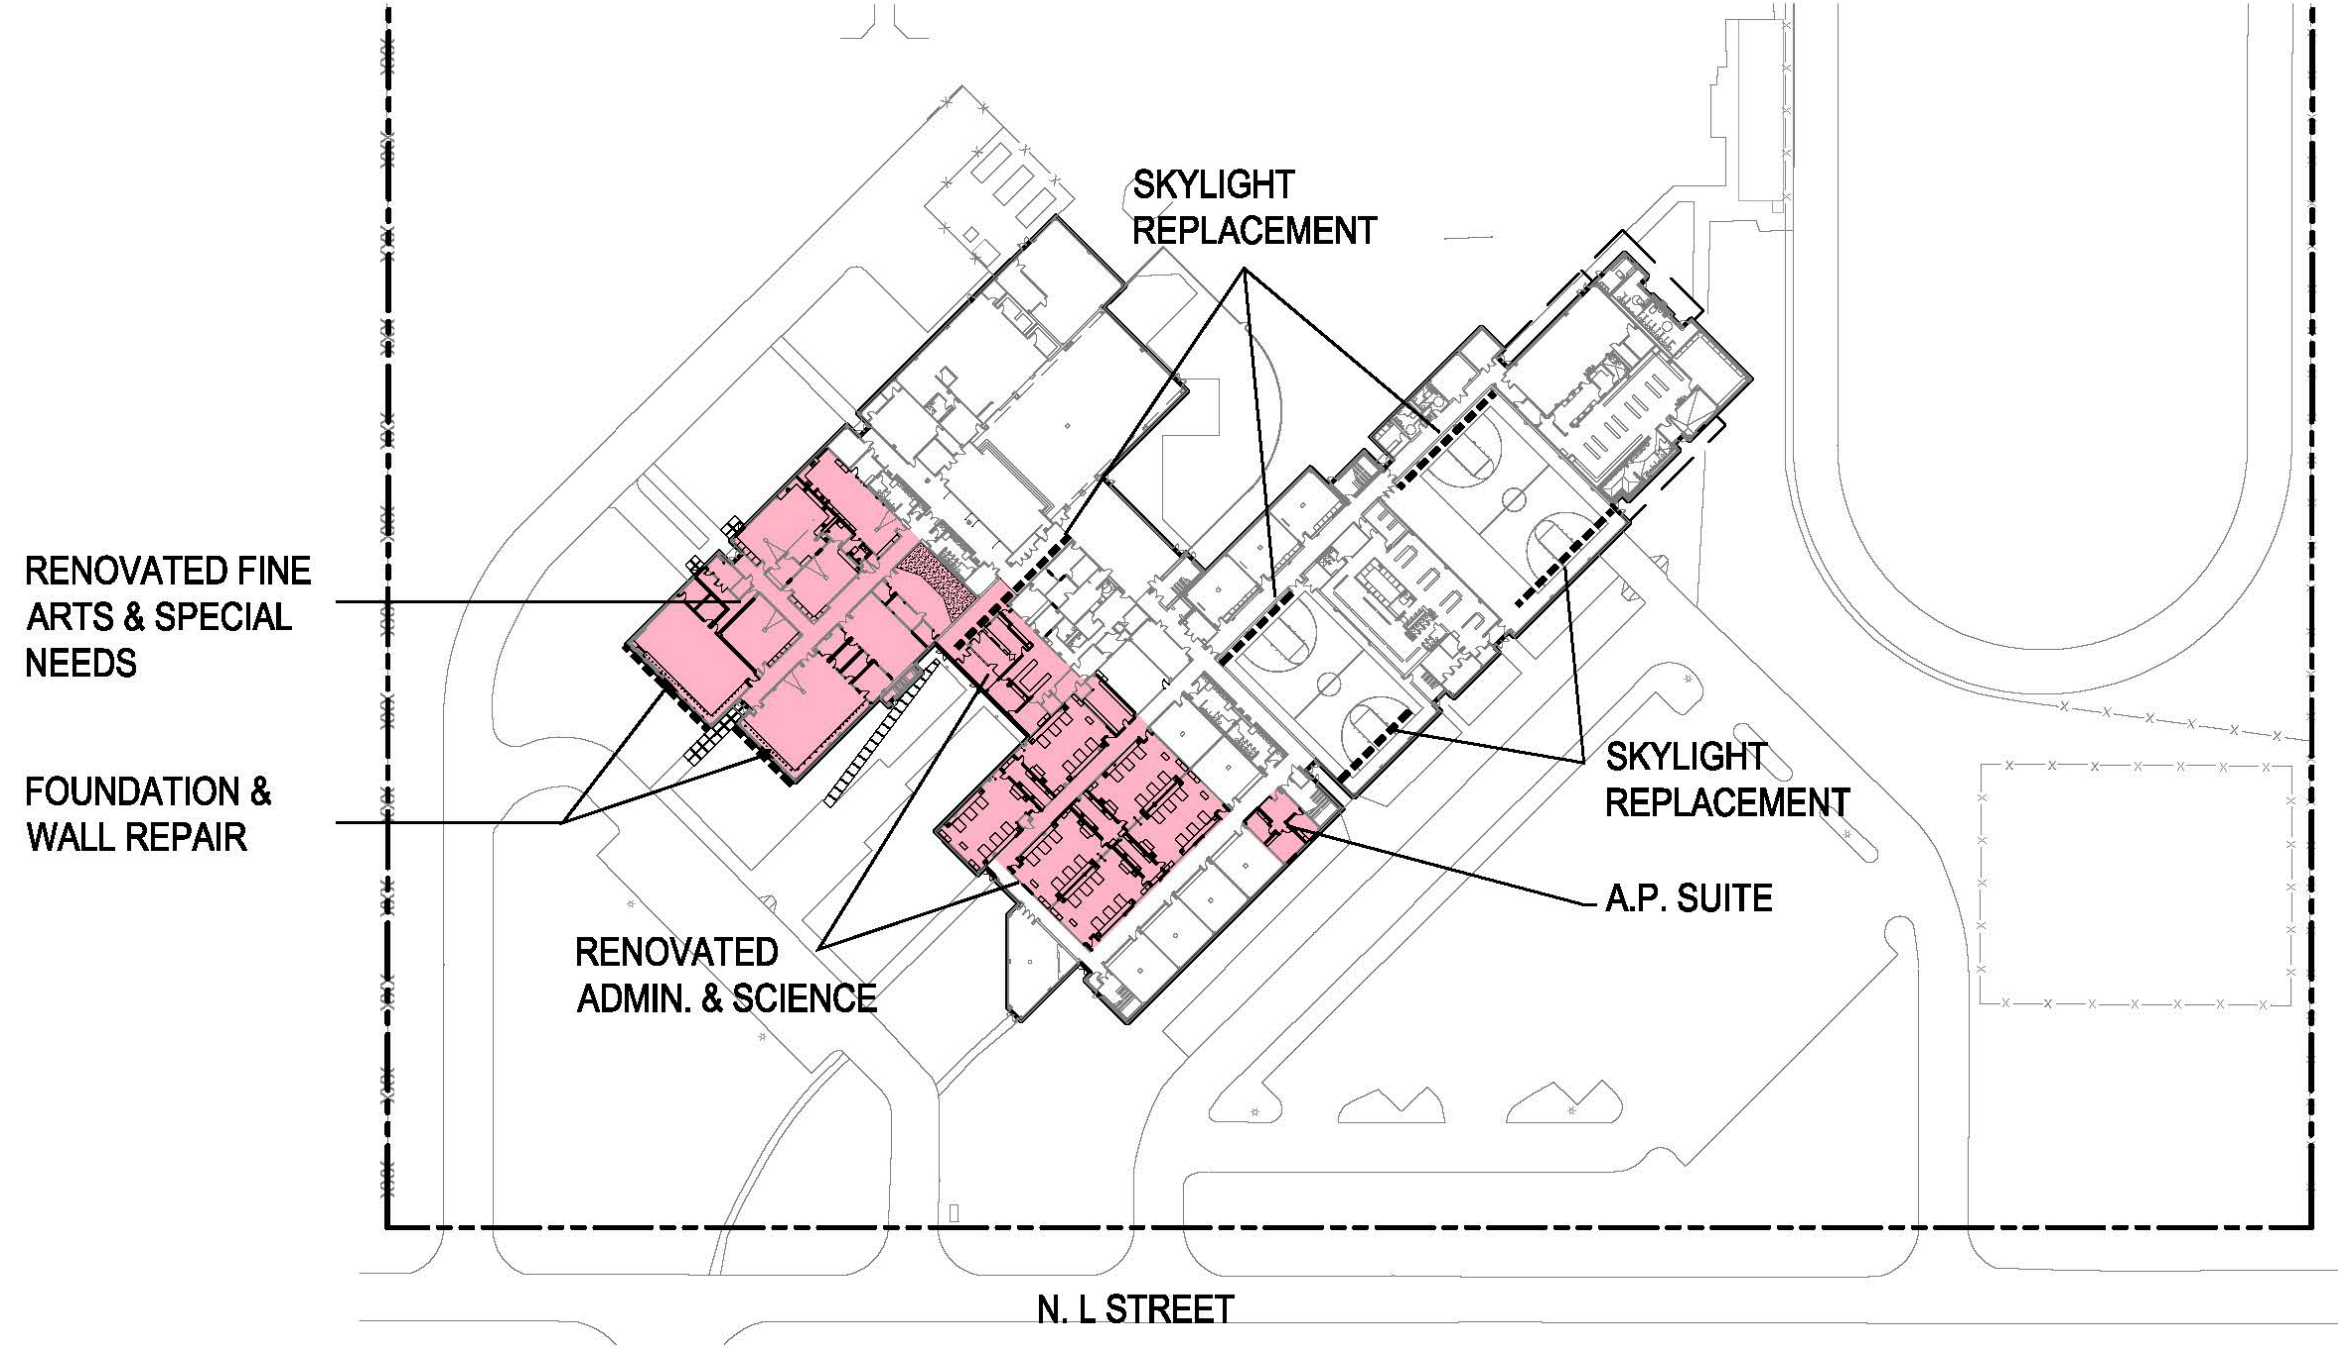

La Porte Independent School District
Facility Committee Update
March 10, 2015

College Park Elementary School Summer 2015

- NEW COVERED PLAY
-SUMMER TO DEC 2015
- RENOVATE EXISTING BUILDING
-SUMMER 2015

- NEW DRIVE AND ADMIN.
-SPRING TO OCT 2015
- NEW GYM
-MAY TO DEC 2015

Lomax Junior High School Summer 2015

Lomax Elementary School

Construction New Building
- Spring 2015 thru Summer 2016

Baker 6th Grade Campus

Construction New Building
- Spring 2015 thru Summer 2016

La Porte Junior High Renovation

General Renovation -
Summer 2015

New Gym Building – Spring
2015 to Fall 2016

Demo Existing Gym and New Courtyard –
Fall 2016 to Early Spring 2016

La Porte Elementary School

Renovations – Summer 2015

. F ST.