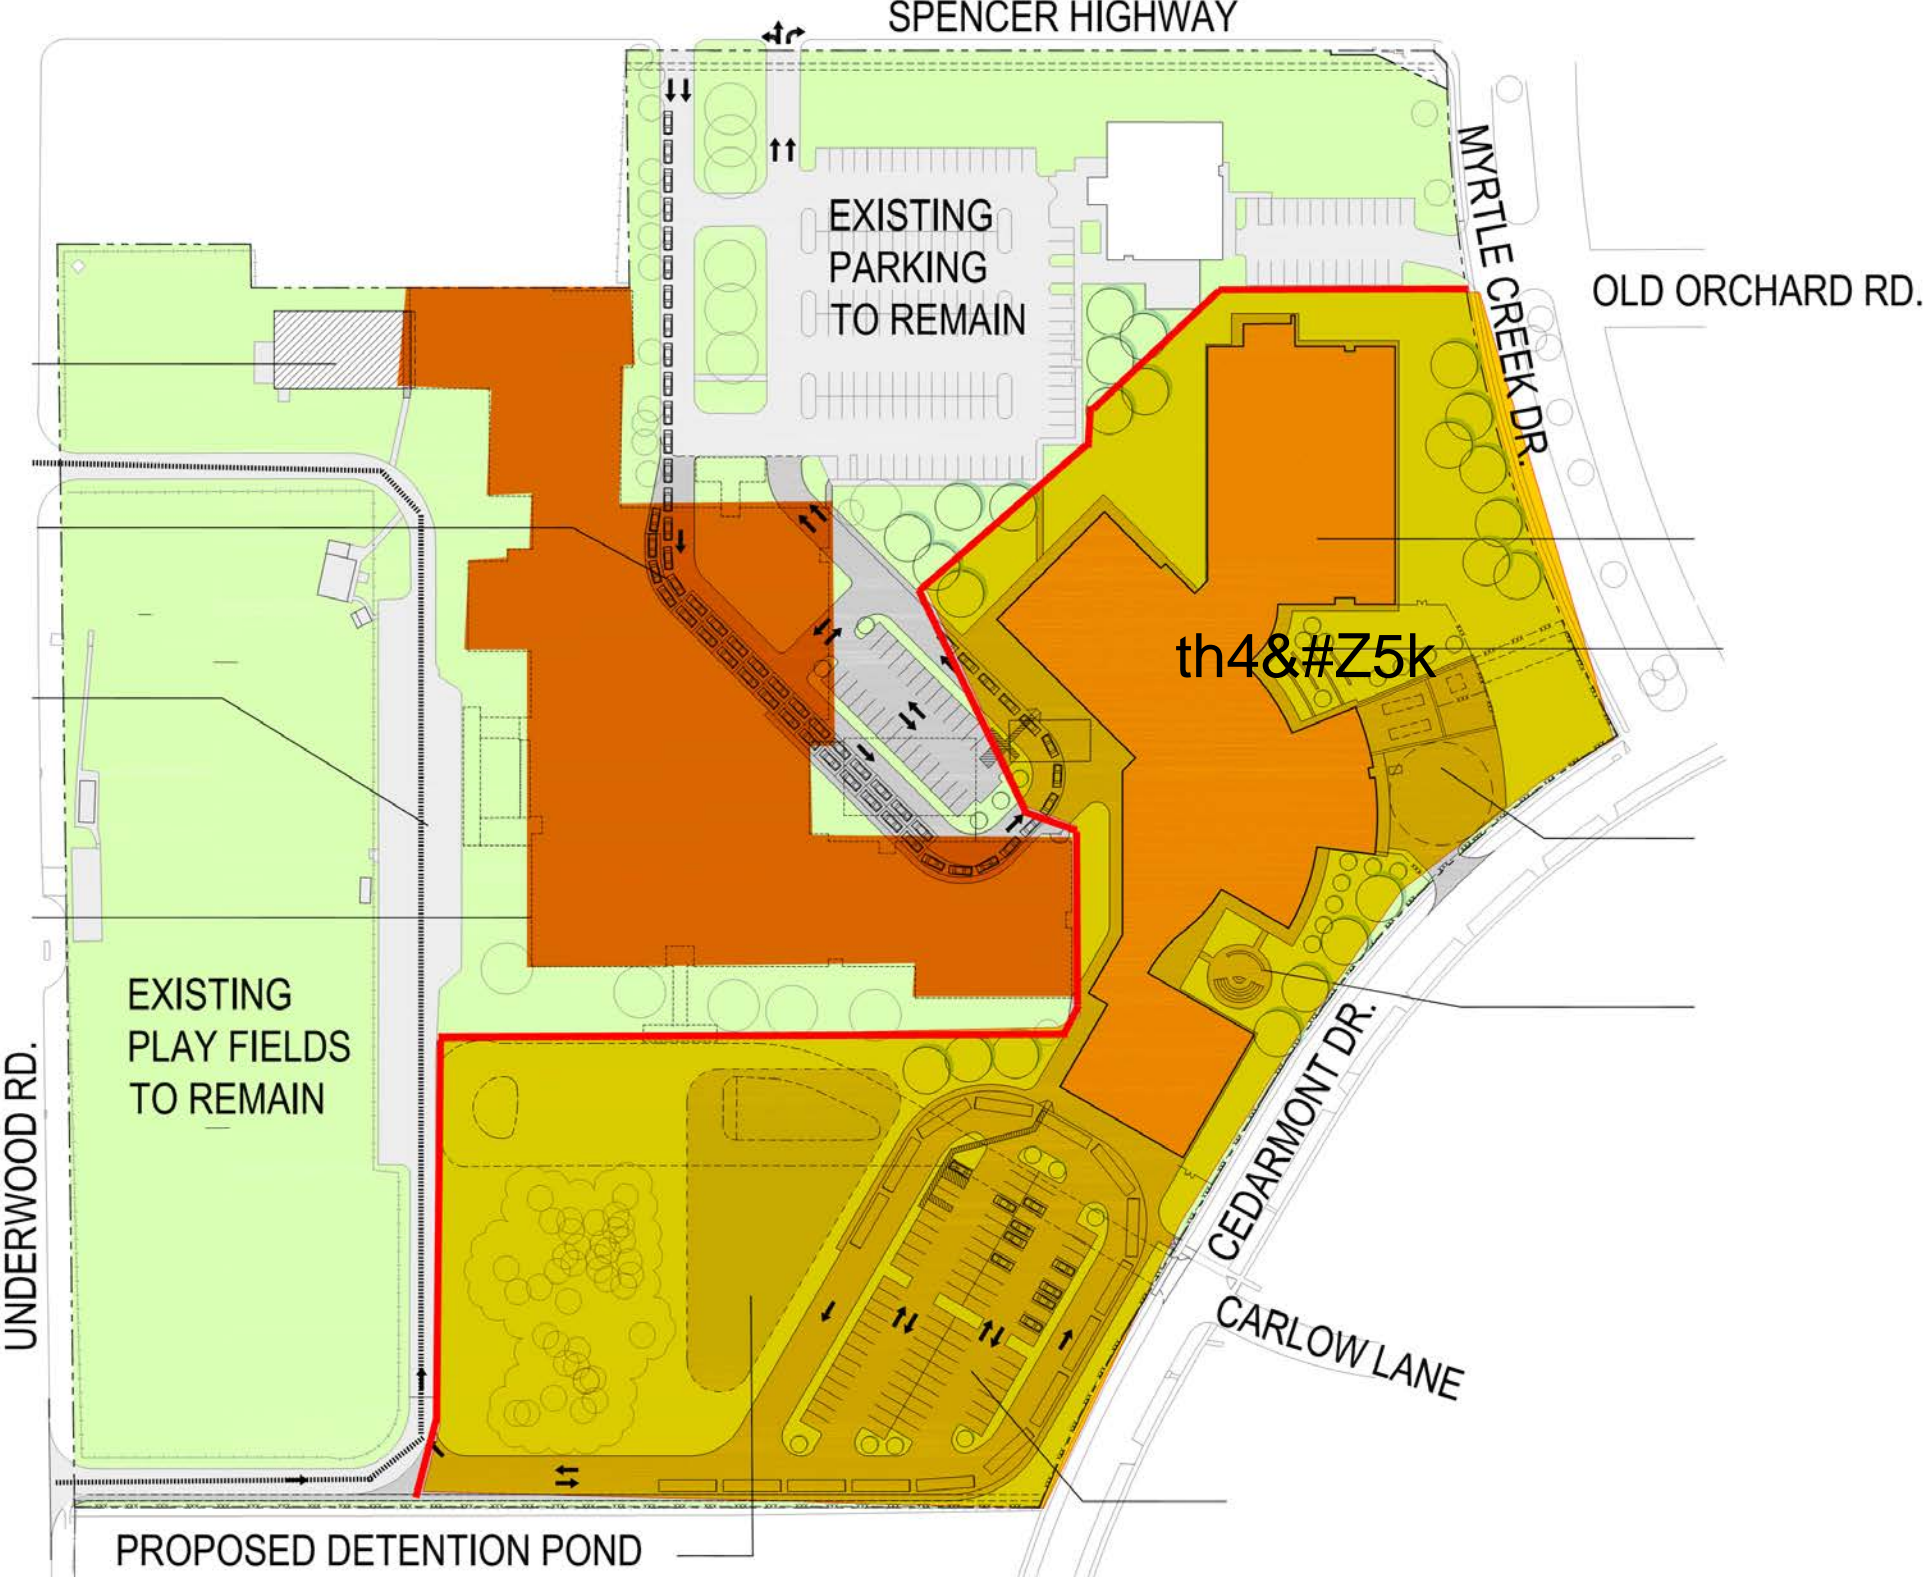

Lomax Junior High School Summer 2015

Lomax Elementary School

Construction New Building
- Spring 2015 thru Summer 2016

Baker 6th Grade Campus

Construction New Building
- Spring 2015 thru Summer 2016

La Porte Junior High Renovation

General Renovation -
Summer 2015

New Gym Building – Spring
2015 to Fall 2016

Demo Existing Gym and New Courtyard –
Fall 2016 to Early Spring 2016

La Porte Elementary School

Renovations – Summer 2015

. F ST.