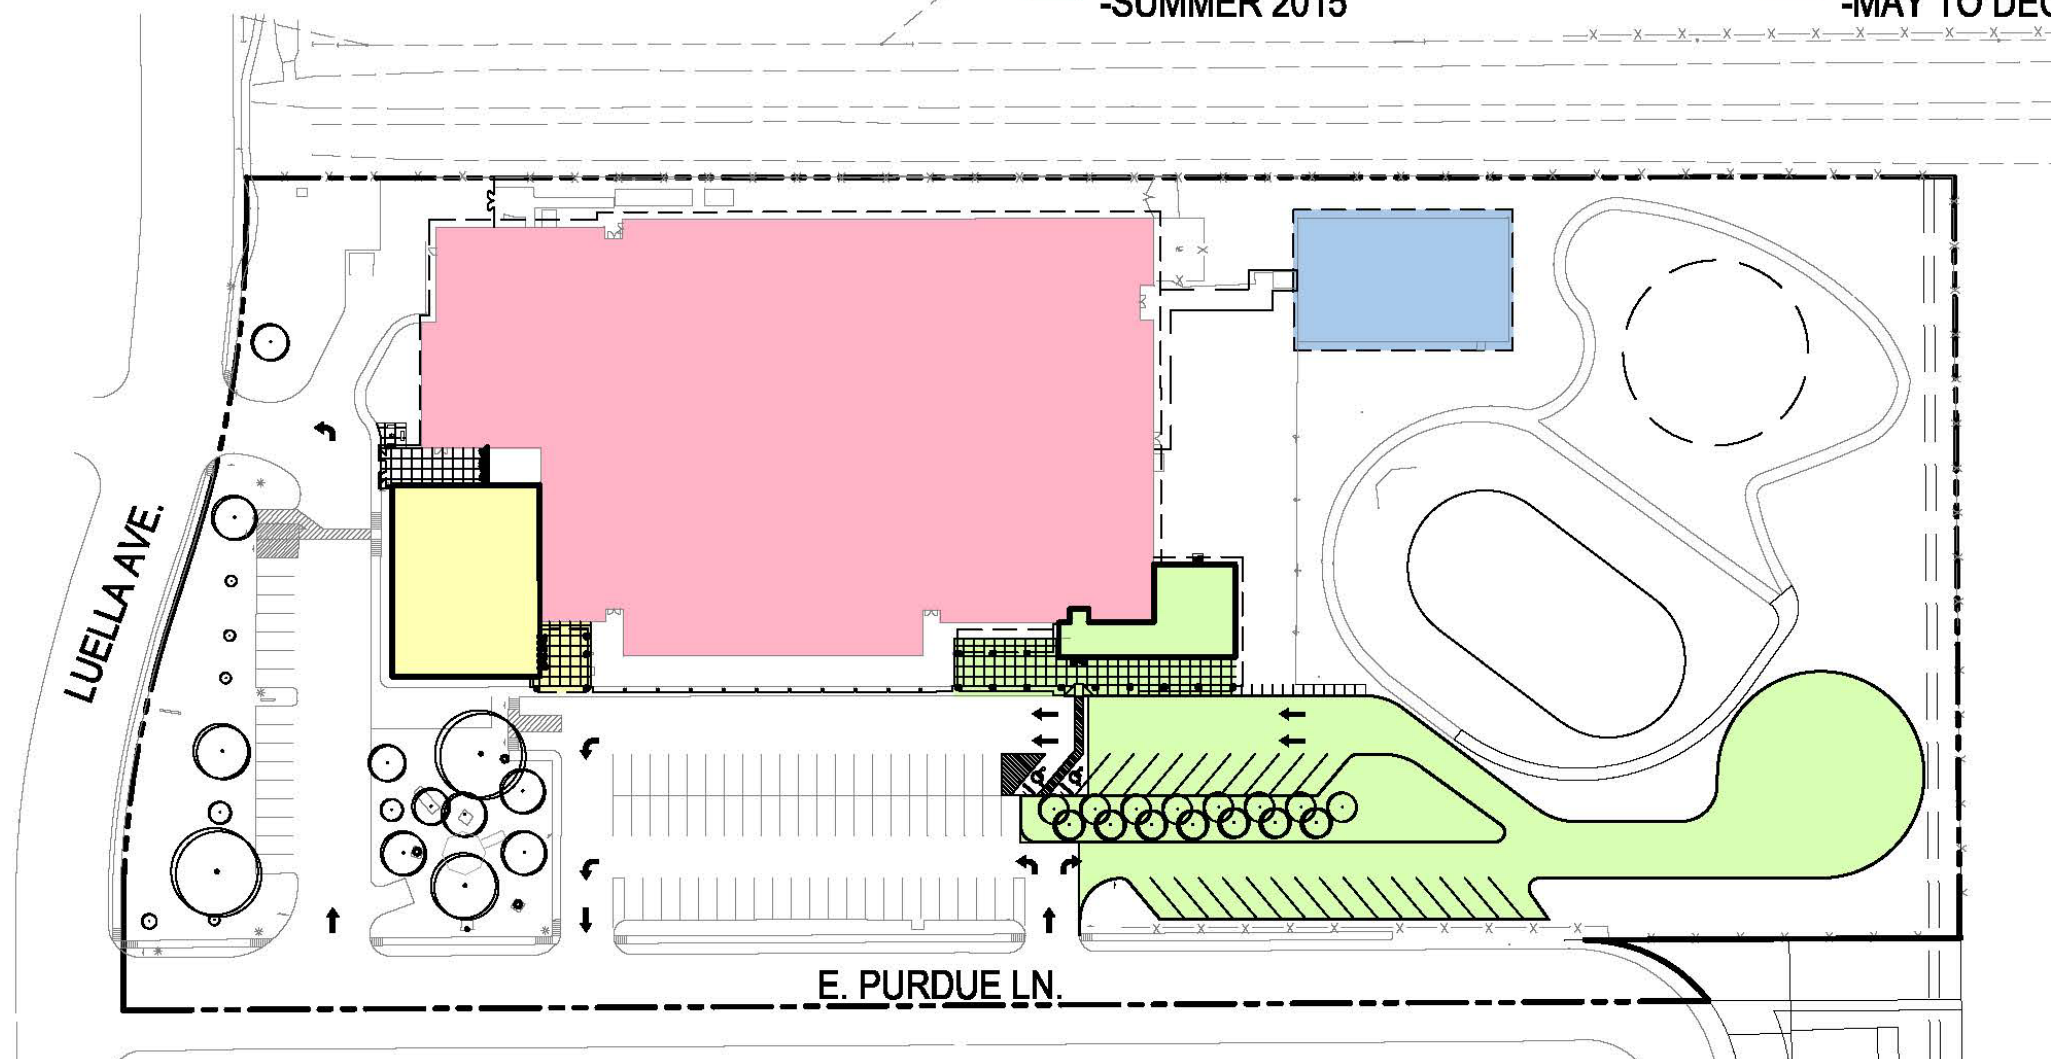

La Porte Independent School District
Facility Committee Update
March 10, 2015

College Park Elementary School Summer 2015

- NEW COVERED PLAY
-SUMMER TO DEC 2015
- RENOVATE EXISTING BUILDING
-SUMMER 2015

- NEW DRIVE AND ADMIN.
-SPRING TO OCT 2015
- NEW GYM
-MAY TO DEC 2015

Lomax Junior High School Summer 2015

Lomax Elementary School

Construction New Building
- Spring 2015 thru Summer 2016

Baker 6th Grade Campus

Construction New Building
- Spring 2015 thru Summer 2016

La Porte Junior High Renovation

General Renovation -
Summer 2015

New Gym Building – Spring
2015 to Fall 2016

Demo Existing Gym and New Courtyard –
Fall 2016 to Early Spring 2016

La Porte Elementary School

Renovations – Summer 2015

. F ST.