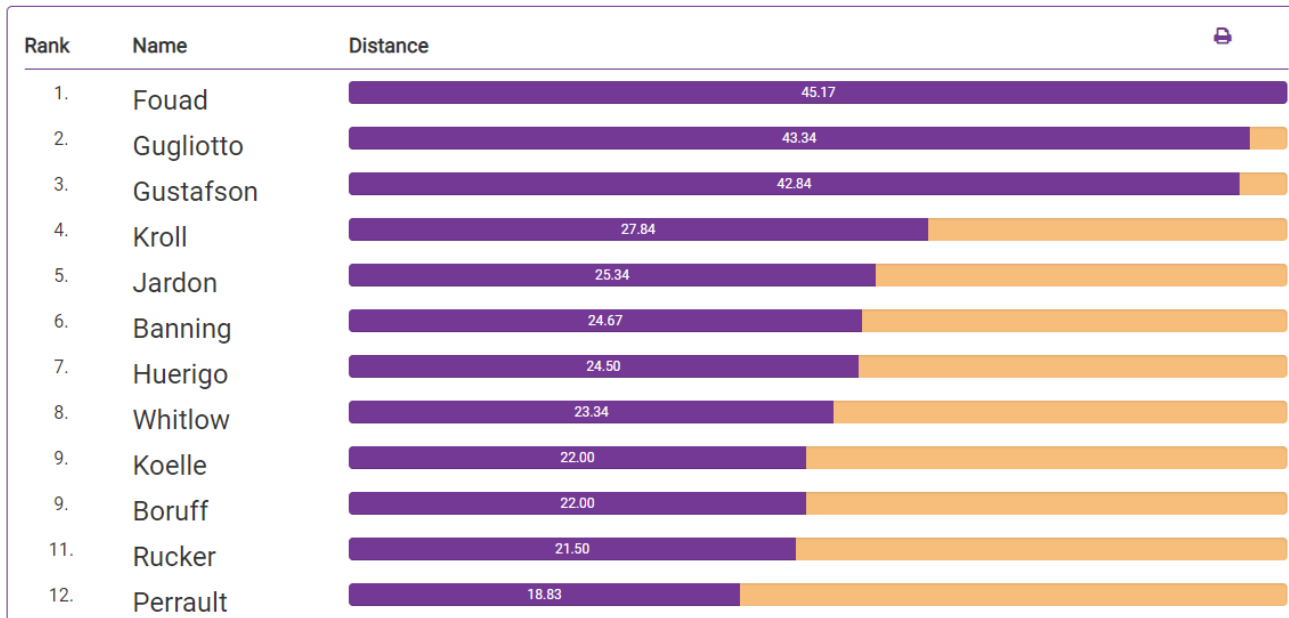

Updated 10/14/19

Lewis and Clark Elementary Top 10

Lewis and Clark Elementary Top Class

Distances by Grade

of Grades: 7

● First ● Second ● Fourth ● Third ● Fifth ● Other

Distances by Class

of Classes : 27