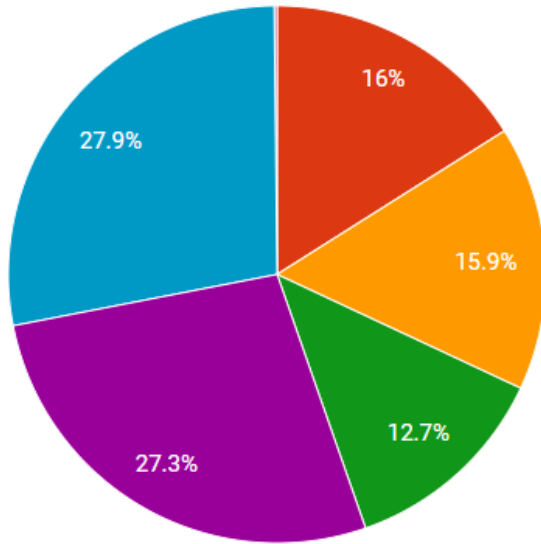

Updated 10/14/19

Lewis and Clark Elementary Top 10

Lewis and Clark Elementary Top Class

Distances by Grade

of Grades: 7

● First ● Second ● Fourth ● Third ● Fifth ● Other

Distances by Class

of Classes : 27