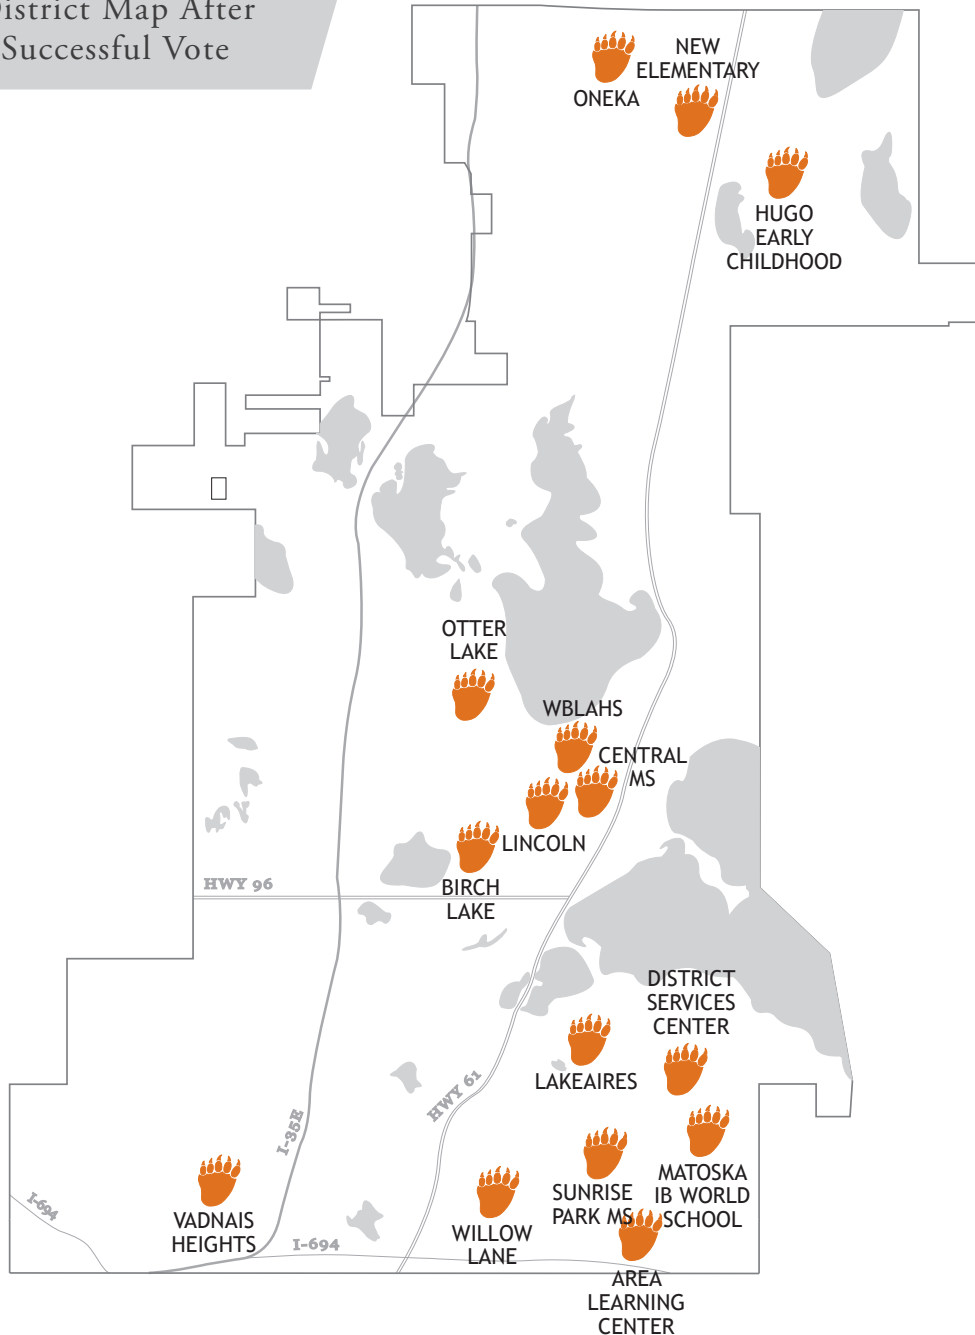

# WHITE BEAR LAKE AREA SCHOOLS

District Map After Successful Vote

## BIRCH LAKE ELEMENTARY

- Add extended day office, conference room, one new classroom
- Updated classrooms and media center, safety/security upgrades