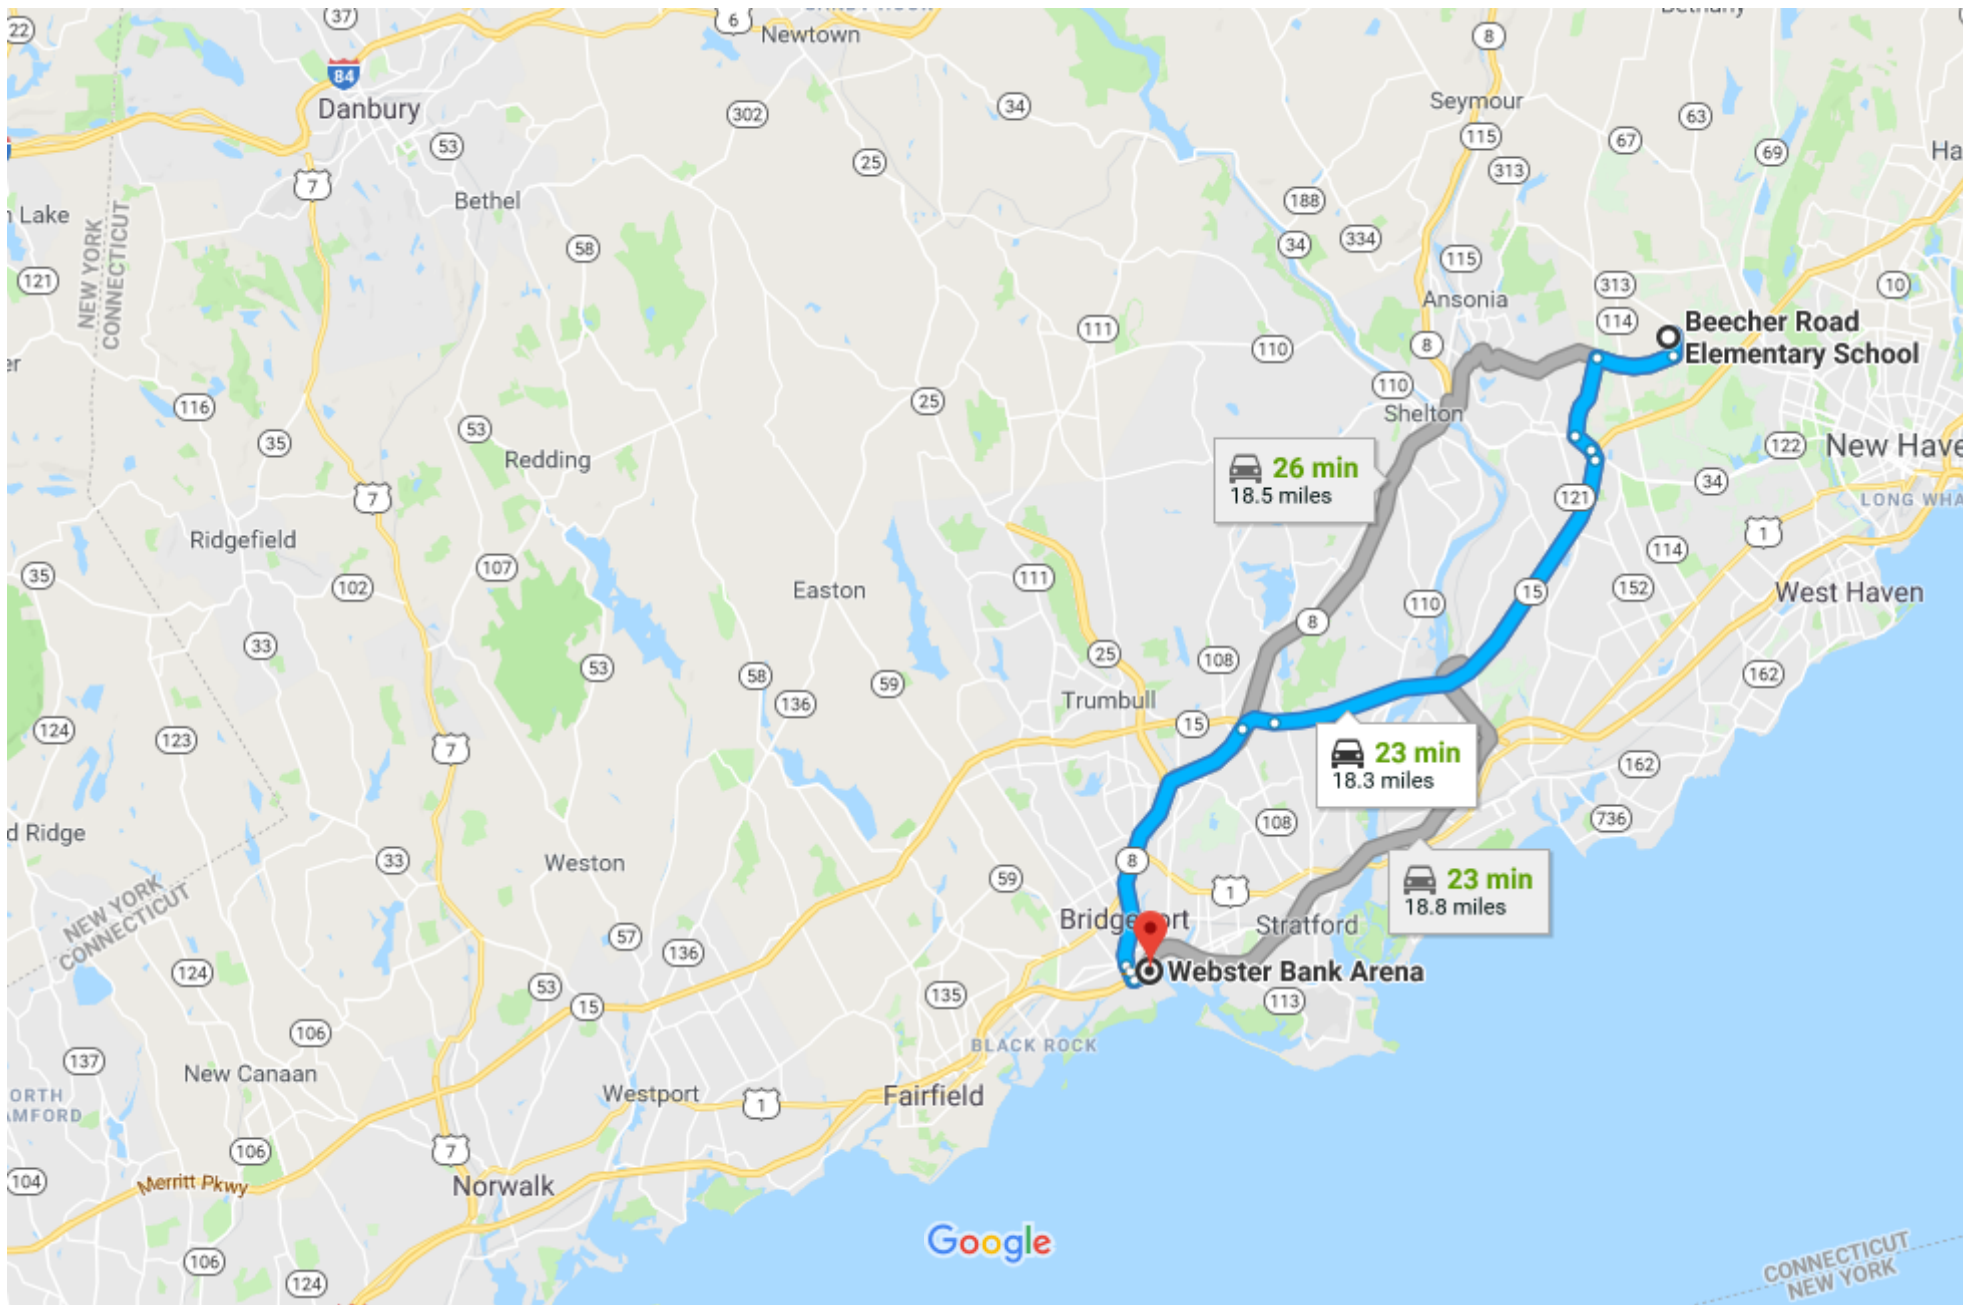

Google Maps Beecher Road Elementary School to Webster Bank Arena

Drive 18.3 miles, 23 min

Map data ©2018 Google 2 mi

# Beecher Road Elementary School

40 Beecher Rd, Woodbridge, CT 06525

## Get on CT-15 S in Orange from CT-243 W and Baldwin Rd

- ↑ 1. Head southeast on Beecher Rd toward Manville Rd 7 min (3.8 mi)
- ↗ 2. Turn right onto CT-243 W 0.4 mi
- ↶ 3. Turn left onto Baldwin Rd 1.4 mi
- ↶ 4. Turn left onto Derby Ave/Derby Turnpike 1.5 mi
- ↑ 5. Use the right lane to merge onto CT-15 S via the ramp to N.Y.City 0.4 mi
- ↑ 0.2 mi

## Continue on CT-15 S. Take CT-8 S to Myrtle Ave in Bridgeport. Take exit 1 from CT-8 S

- ↑ 6. Merge onto CT-15 S 14 min (14.0 mi)
- ↘ 7. Take exit 52 for State Route 108 S/State Route 8 S toward Bridgeport 8.1 mi
- ↶ 8. Keep left, follow signs for CT-8 S/Bridgeport and merge onto CT-8 S 0.6 mi
- ↘ 9. Take exit 1 for Prospect Street/Myrtle Avenue 5.1 mi
- ↘ 0.1 mi