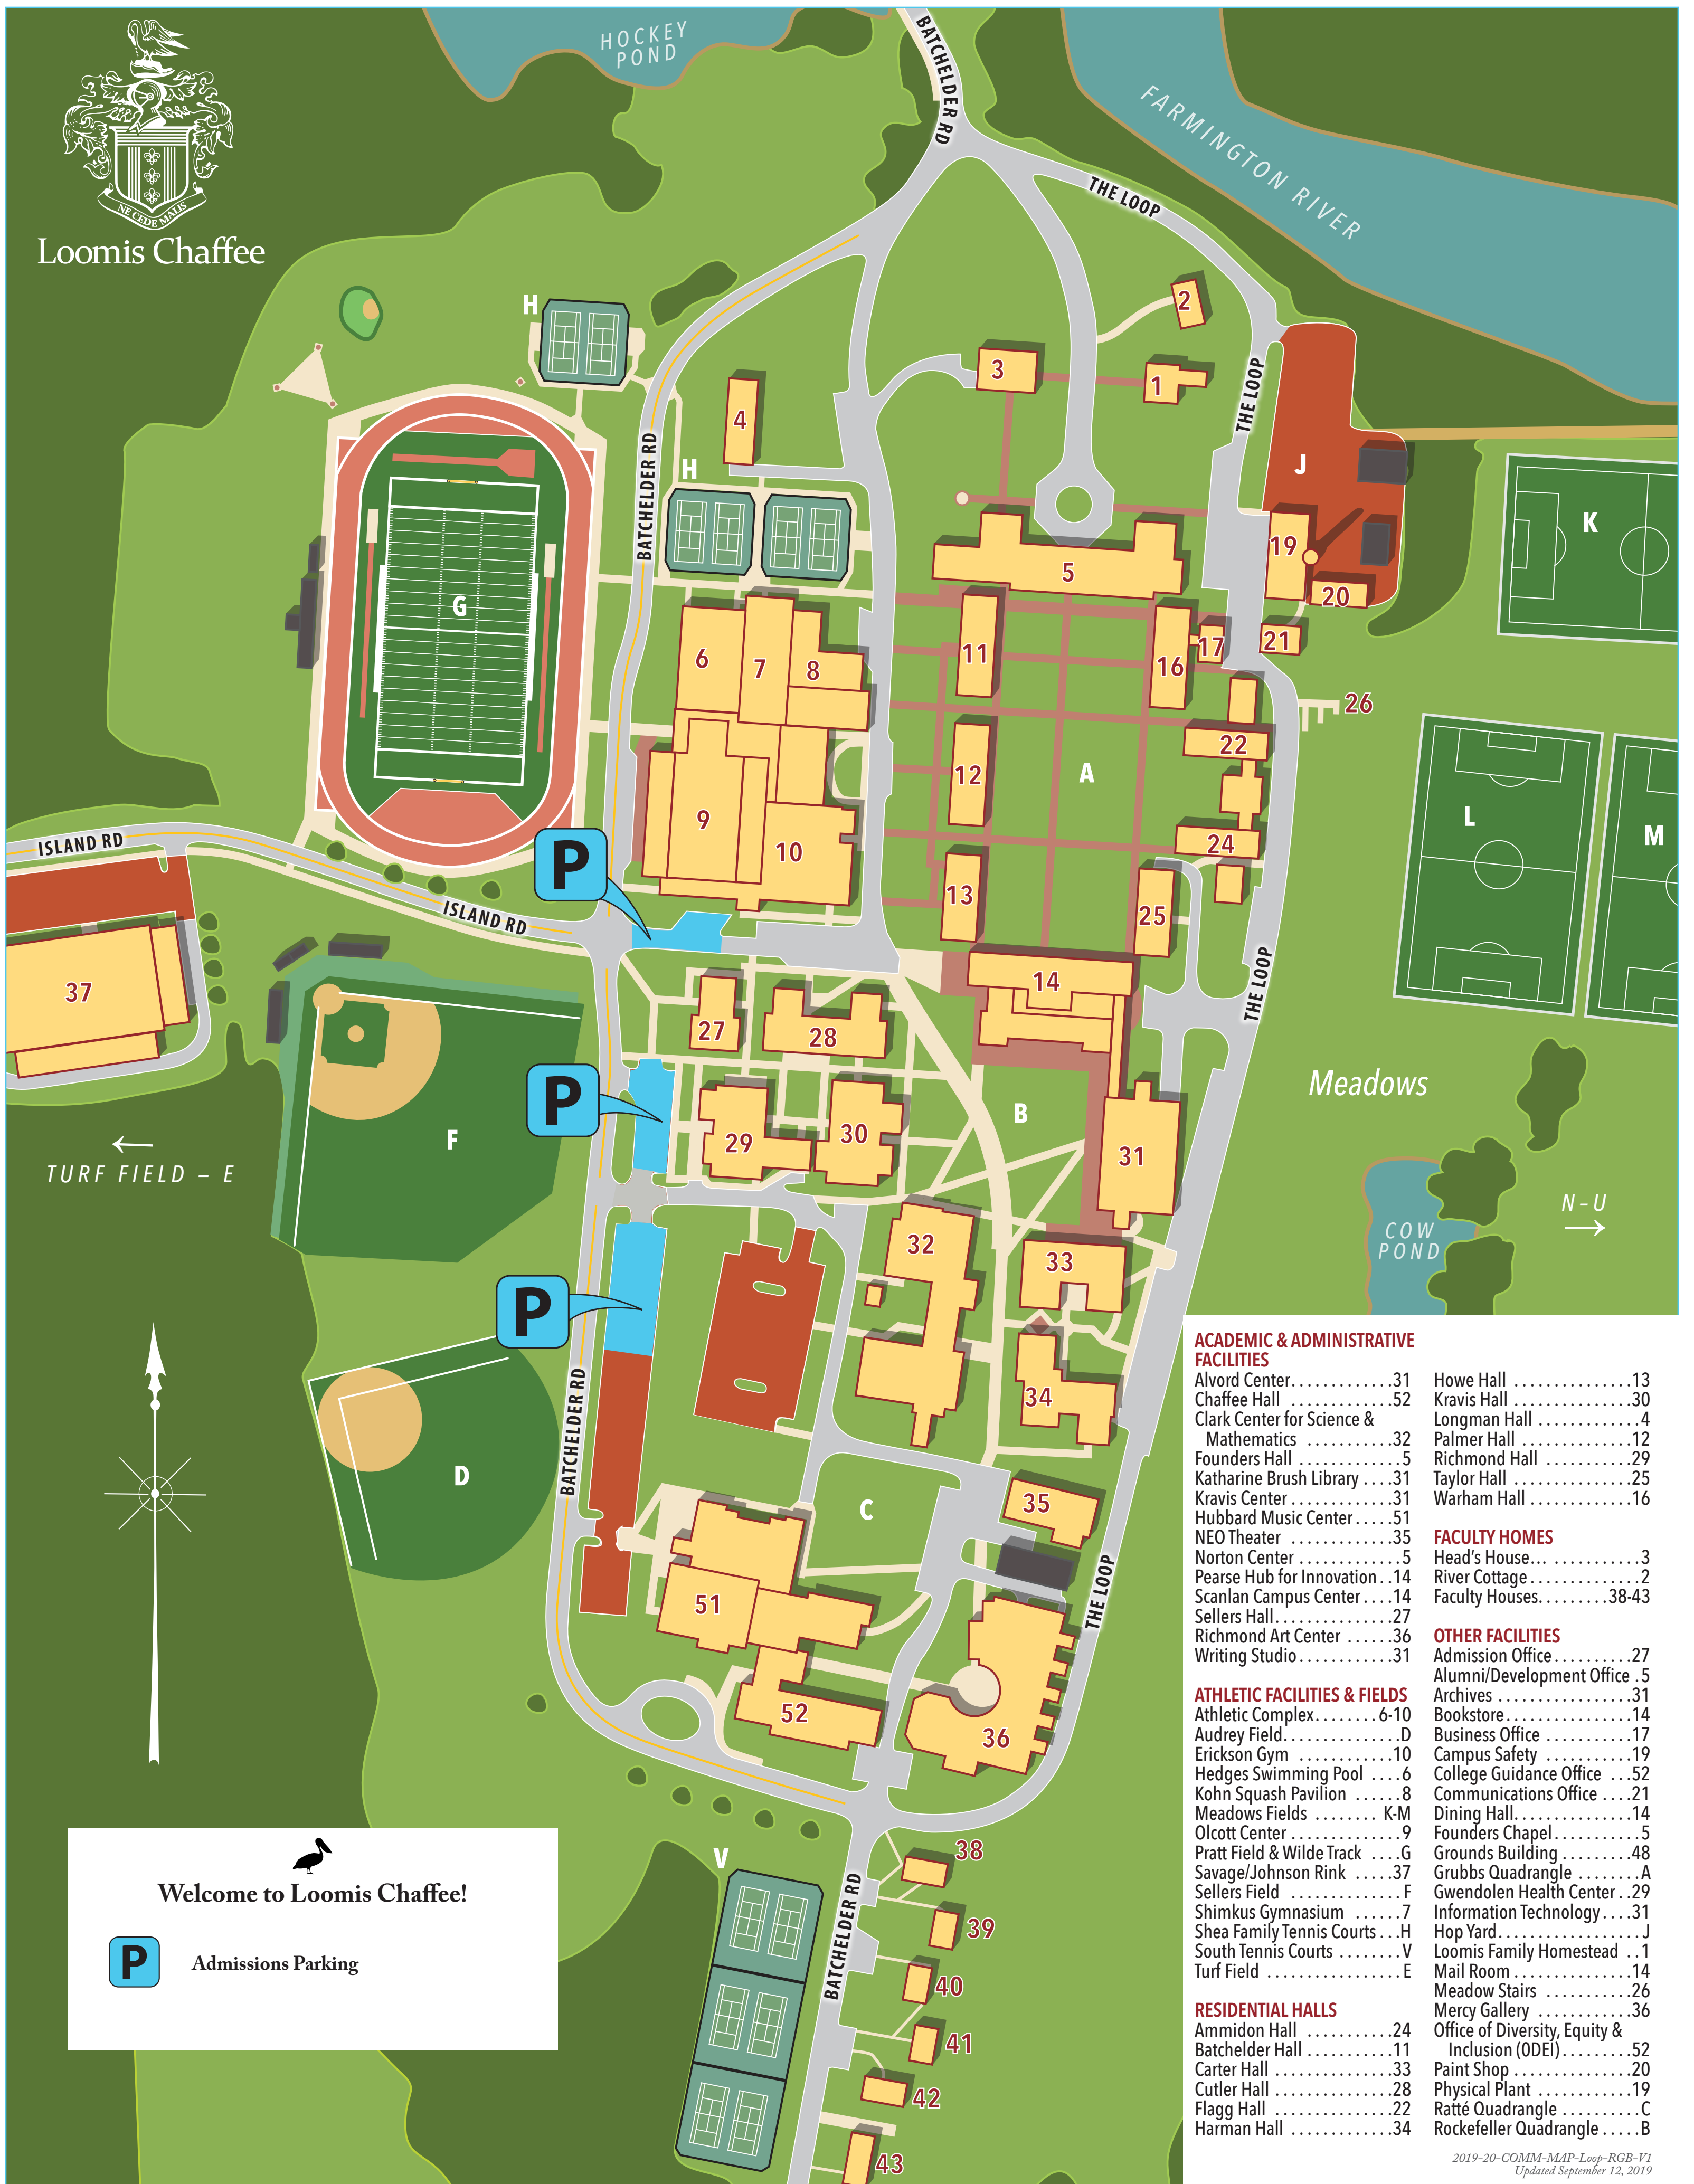

Loomis Chaffee

ACADEMIC & ADMINISTRATIVE FACILITIES

Alvord Center.....	31	Howe Hall	13
Chaffee Hall	52	Kravis Hall	30
Clark Center for Science & Mathematics	32	Longman Hall	4
Founders Hall	5	Palmer Hall	12
Katharine Brush Library	31	Richmond Hall	29
Kravis Center	31	Taylor Hall	25
Hubbard Music Center	51	Warham Hall	16
NEO Theater	35		
Norton Center	5		
Pearse Hub for Innovation ..	14		
Scanlan Campus Center	14		
Sellers Hall	27		
Richmond Art Center	36		
Writing Studio	31		

FACULTY HOMES

Head's House.....	3
River Cottage.....	2
Faculty Houses.....	38-43

ATHLETIC FACILITIES & FIELDS

Athletic Complex.....	6-10
Audrey Field.....	D
Erickson Gym	10
Hedges Swimming Pool	6
Kohn Squash Pavilion	8
Meadows Fields	K-M
Olcott Center	9
Pratt Field & Wilde Track	G
Savage/Johnson Rink	37
Sellers Field	F
Shimkus Gymnasium	7
Shea Family Tennis Courts ..	H
South Tennis Courts	V
Turf Field	E

RESIDENTIAL HALLS

Ammidon Hall	24
Batchelder Hall	11
Carter Hall	33
Cutler Hall	28
Flagg Hall	22
Harman Hall	34
Office of Diversity, Equity & Inclusion (ODEI).....	52
Paint Shop	20
Physical Plant	19
Ratté Quadrangle	C
Rockefeller Quadrangle	B

Welcome to Loomis Chaffee!

P Admissions Parking