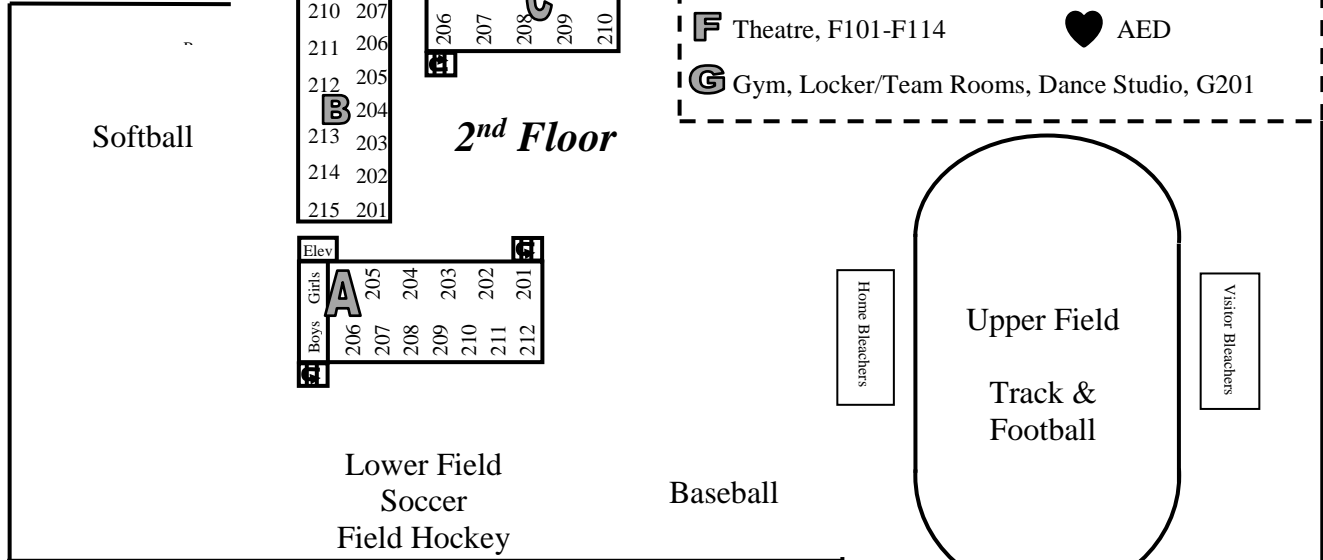

MONTA VISTA HIGH SCHOOL

Classroom Locations:

A 1 st floor: A101-A112	2 nd : A201-A212
B 1 st : B101-B111	2 nd : B201-B215
C 1 st : C101-C110	2 nd : C201-C210
D 1 st : D101-D109, Field House	2 nd : D201-D208
E 1 st : E101-E102, Student Union	2 nd : E201-E204
F Theatre, F101-F114	♥ AED
G Gym, Locker/Team Rooms, Dance Studio, G201	