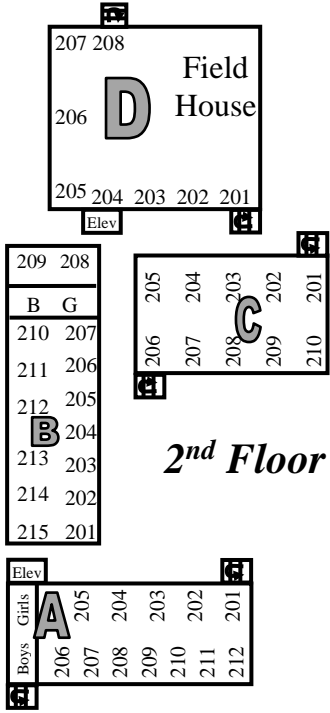

MONTA VISTA HIGH SCHOOL

Classroom Locations:

A 1 st floor: A101-A112	2 nd : A201-A212
B 1 st : B101-B111	2 nd : B201-B215
C 1 st : C101-C110	2 nd : C201-C210
D 1 st : D101-D109, Field House	2 nd : D201-D208
E 1 st : E101-E102, Student Union	2 nd : E201-E204
F Theatre, F101-F114	♥ AED
G Gym, Locker/Team Rooms, Dance Studio, G201	