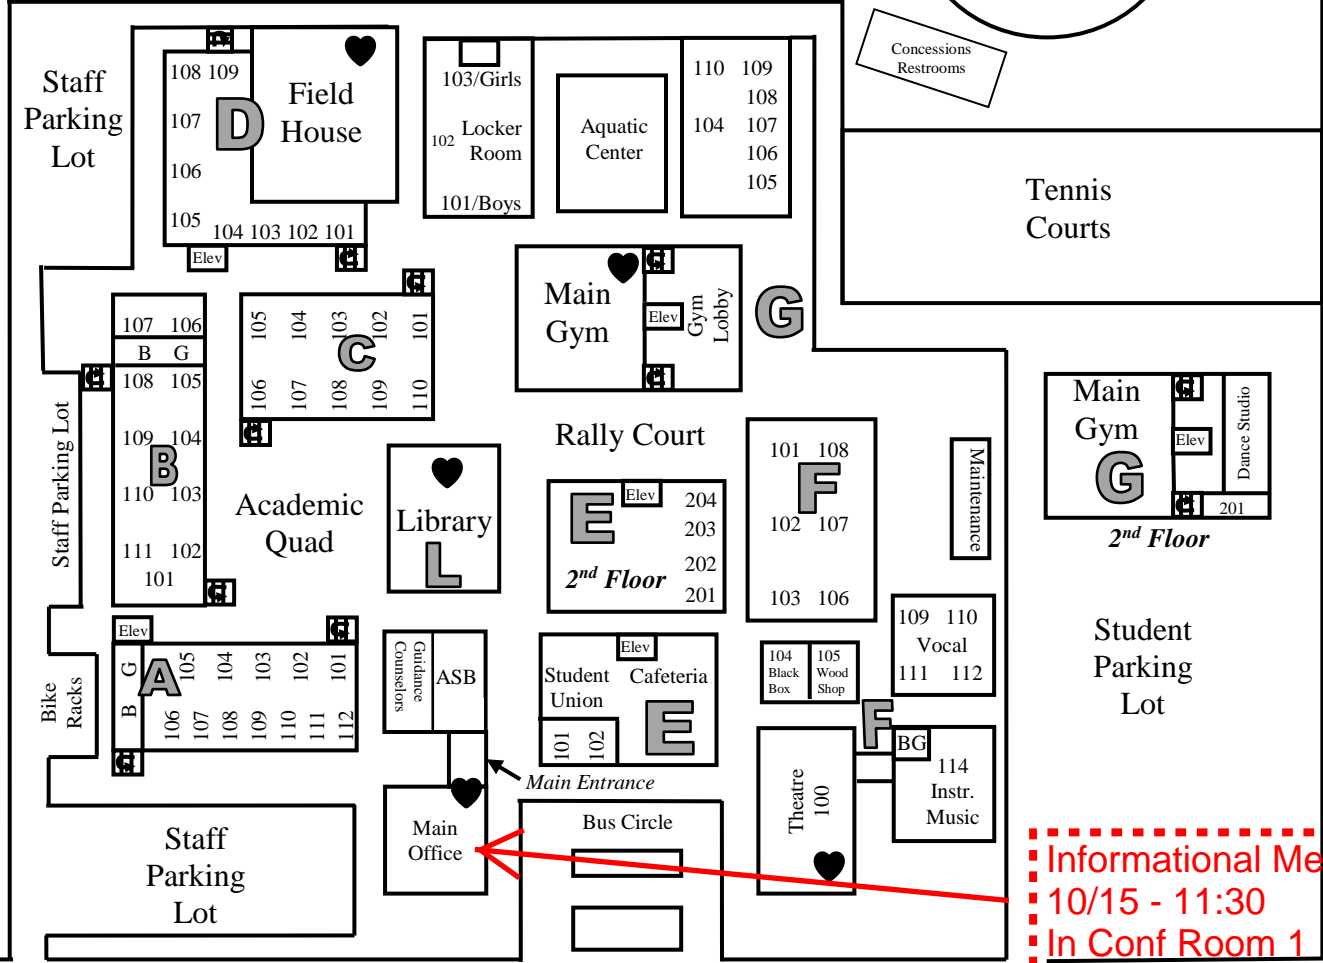

MONTA VISTA HIGH SCHOOL

Classroom Locations:

A 1 st floor: A101-A112	2 nd : A201-A212
B 1 st : B101-B111	2 nd : B201-B215
C 1 st : C101-C110	2 nd : C201-C210
D 1 st : D101-D109, Field House	2 nd : D201-D208
E 1 st : E101-E102, Student Union	2 nd : E201-E204
F Theatre, F101-F114	♥ AED
G Gym, Locker/Team Rooms, Dance Studio, G201	

Informational Meeting
10/15 - 11:30
In Conf Room 1

21840 McClellan Rd, Cupertino, CA 95014 (408) 366-7600

YOU MUST CHECK IN WITH RECEPTIONIST BEFORE THE MEETING