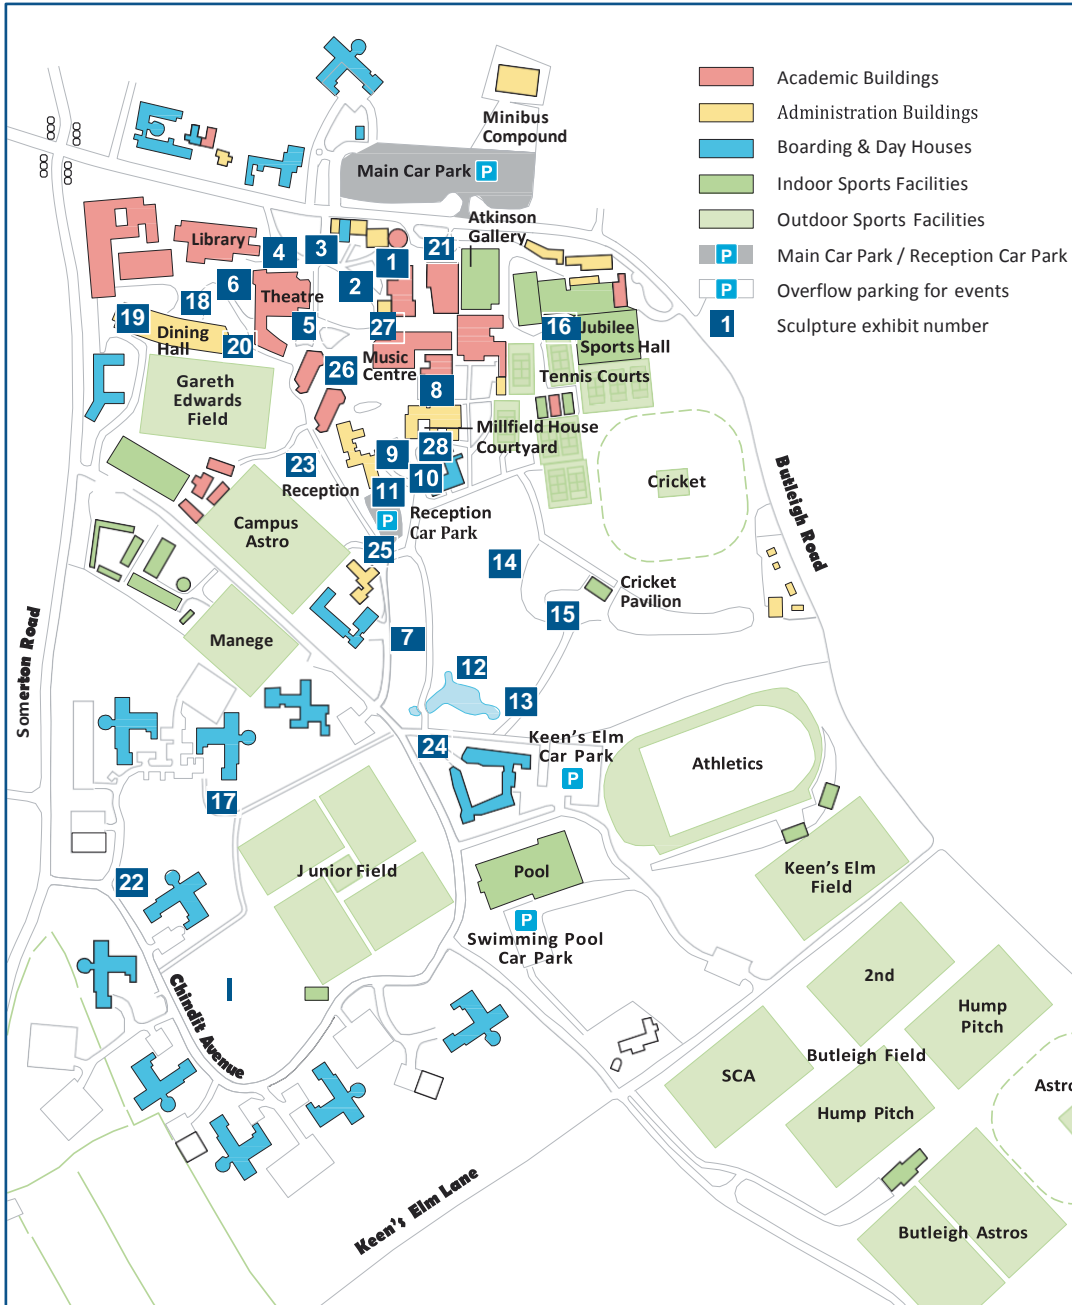

MILLFIELD

Sculpture Tour Map

1. **1 Richard Rome** Steel Sculpture (purchased 1992)
2. **2 Tim Harrison** Portal (commission 1989; wood)
3. **3 Glynn Williams** Acrobats (purchased 1992, bronze)
4. **4 Miles Davies** Threshold (commission 1991, coreten steel)
5. **5 Seyed Edalatpour** Head (commission 1999, Portland stone)
6. **6 Charles Hadcock** Shift (commission 1997, cast iron)
7. **7 Kevin Jordan** Spirata (commission 1992, steel)
8. **8 Peter Randall-Page** Sequoia or Millfield Cone (commission 1990, Kilkenny stone)
9. **9 Fabian Madmombe** Rock Form (commission 1993, Zimbabwian stone)
10. **10 Tom Grimsey** Poseidon's Dish (purchased 1992, steel)
11. **11 Dennis Mitchell** Delabole (purchased 1992, slate)
12. **12 Neville Gabie** Deep Dark River IX (commission 1995, cast iron)
13. **13 Maria Marshall** Pod (commission 1994, fibreglass)
14. **14 Millfield Students** Homage to Henry Moore (1994, fibreglass)
15. **15 Chris Booth** Spinney Cairn (commission 1998, Portland stone)
16. **16 Dominic Welch** On the Wind (purchased 1994, Kilkenny stone)
17. **17 Jane Gledhill** Hollow (commission 2000, jesmonite)
18. **18 Michael Konu** Moonsong (on loan 1995, Portland stone)
19. **19 William Pye** Cornucopia (purchased 2001, chrome steel)
20. **20 Sarah Moore & Jan Roe** Stepping Out (purchased 2008, stainless steel)
21. **21 Edward Golden** Fractus (commission 2002, steel)
22. **22 Simon Hitchens** A Moment of Stillness (commission 2003, joint winner, black granite)
23. **23 Ian Newbery** Open Monolith (commission 2004, Spanish white marble)
24. **24 Julian Wild** System No.11 (commission 2005, industrial steel tubes)
25. **25 Richard Jack** Family Patterns (Commission 2006, Mild Steel)
26. **26 Stephen Hitchin** Symphony (2006 commission for new music centre, Ancaster stone)
27. **27 Joanne Berry** Interactivity (commission 2007, laser cut aluminium)
28. **28 Chris Peterson** War Memorial (2007, blue pearl Labrador granite, Norway)