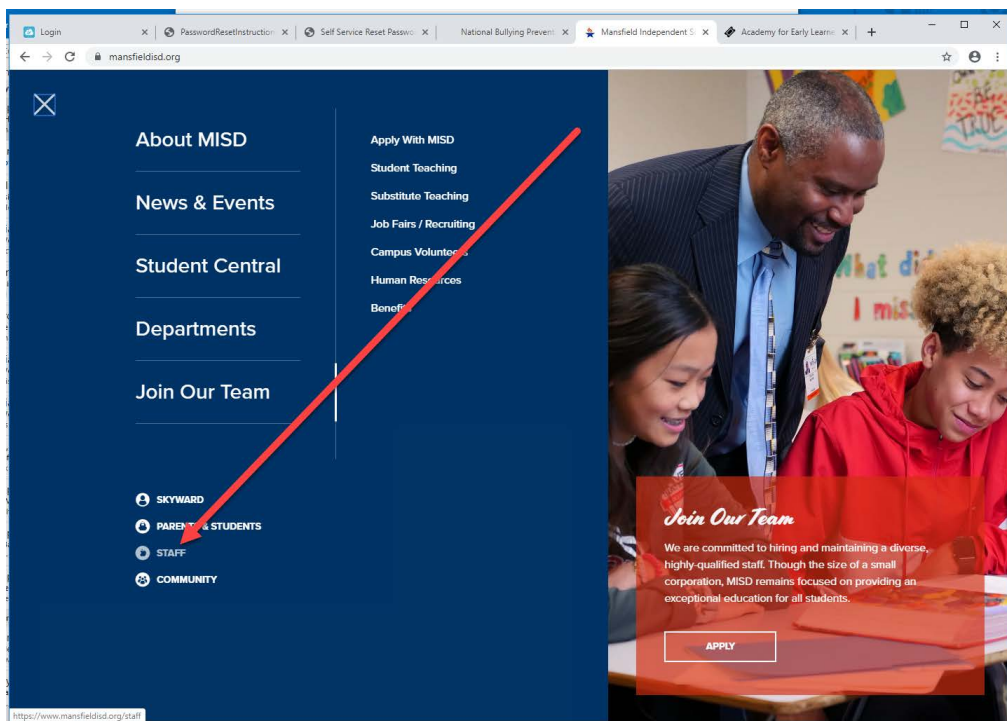

## Password Reset

Go to the Mansfield home page: <http://www.mansfieldisd.org/>

Click on **Staff**

Click **Reset Your Password / Unlock Your Account**

A screenshot of the Mansfield Independent School District website's main navigation and a category list. The top navigation bar is dark blue with the district logo and links for 'SKYWARD', 'OUR SCHOOLS', 'FIND IT FAST', and 'TRANSLATE'. Below this is a secondary navigation bar with 'STAFF' and various program links. The main content area features a list of links categorized by letter. The 'R - Z' category is highlighted with a red arrow pointing to the 'Reset Your Password / Unlock Your Account' link.