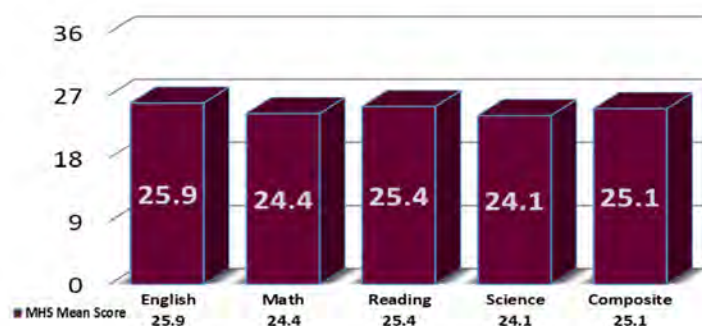

Grading System

Morristown High School rates student performance relative to the following scale. Honors courses are weighed into the scale by factoring a multiplier of 1.25 to the value of the letter grade and AP courses are weighed into the scale by factoring a multiplier of 1.5 to the value of the letter grade.

		Value	AP Value			Value	AP Value
A+	97-100	4.3	6.450	C+	77-79	2.3	3.450
A	93-96	4.0	6.000	C	73-76	2.0	3.000
A-	90-92	3.7	5.550	C-	70-72	1.7	2.550
B+	87-89	3.3	4.950	D+	67-69	1.3	1.950
B	83-86	3.0	4.500	D	63-66	1.0	1.500
B-	80-82	2.7	4.050	D-	60-62	0.7	1.050
				F	59 or below	0.0	0.000

Decile Distribution

Morristown High School provides decile ranking, not specific rank in class.

Class of 2020

Number of Students: 395

	Range of Student GPAs		Range of Student GPAs
1st Decile	5.431 - 4.822	6th Decile	3.739 - 3.464
2nd Decile	4.809 - 4.556	7th Decile	3.445 - 3.166
3rd Decile	4.555 - 4.212	8th Decile	3.163 - 2.864
4th Decile	4.196 - 3.983	9th Decile	2.860 - 2.373
5th Decile	3.977 - 3.744	10th Decile	2.363 - 0.400

Decile distribution is based on six semesters of academic work at MHS. A student's final cumulative GPA (inclusive of all senior year course programming) is reported on the final transcript.

College Admissions Test Scores - Mean Comparisons

2018 ACT Score Distribution