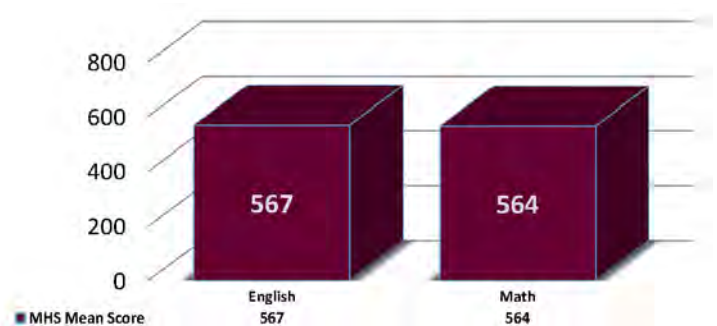

2019 SAT Score Distribution

Note: 2019 Score Summary not available at time of publishing